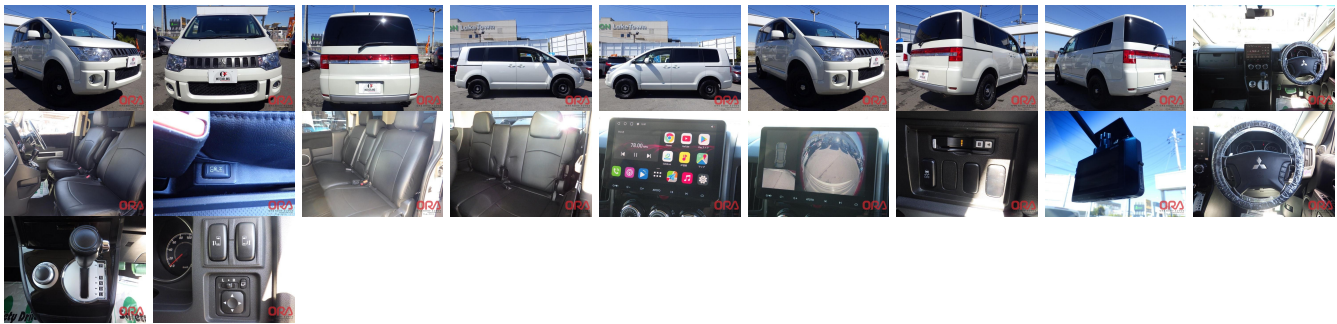

Vehicle Information

ORA 1797

MITSUBISHI

First Registration Year: 2018-11
 Manufacture Year: 2018-11

Model: DELICA D:5 **Chassis No:** CV1W-132**** **Transmission:** Automatic **Exterior:**
Grade: 4 **Engine:** **Mileage:** 91,580 **Interior:**
Fuel: Diesel **Seats:** 8 **Engine Capacity:** 2,200
Drive Train: 4WD **Color:** PEARL WHITE

Vehicle Options:

Pwr Steering	Pwr Wind	Pwr Mirrors	Center Lock
Air Cond	Reverse Camera	Pwr Slide Door	Easy Closer
Cruise Control	ABS	Air Bag	Fog Lamps
HID Head Lamps	LED Head Lamps	Spare Key	Remote Key
Push Start	Seat Heater	Pwr Seat	Leather Seat
Floor Mat	Sun Roof	Alloy Wheels	Grill Guard
Rear Wiper	Rear Spoiler	Stereo	Navi/TV
Car CD	Car MD	AUX	Spare Tire
Spare Tire Case	Puncture Repairing Kit	Tool	Jack
Operators Manual	Maint. Record		