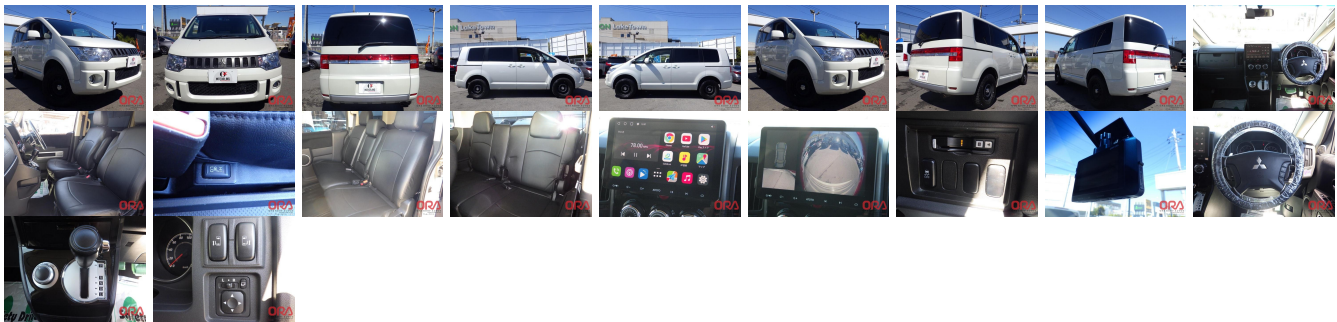

Vehicle Information

ORA 1797

MITSUBISHI

First Registration Year: 2018-11
 Manufacture Year: 2018-11

Model: DELICA D:5 **Chassis No:** CV1W-132**** **Transmission:** Automatic **Exterior:**
Grade: 4 **Engine:** **Mileage:** 91,580 **Interior:**
Fuel: Diesel **Seats:** 8 **Engine Capacity:** 2,200
Drive Train: 4WD **Color:** PEARL WHITE

Vehicle Options:

Pwr Steering	Pwr Wind	Pwr Mirrors	Center Lock
Air Cond	Reverse Camera	Pwr Slide Door	Easy Closer
Cruise Control	ABS	Air Bag	Fog Lamps
HID Head Lamps	LED Head Lamps	Spare Key	Remote Key
Push Start	Seat Heater	Pwr Seat	Leather Seat
Floor Mat	Sun Roof	Alloy Wheels	Grill Guard
Rear Wiper	Rear Spoiler	Stereo	Navi/TV
Car CD	Car MD	AUX	Spare Tire
Spare Tire Case	Puncture Repairing Kit	Tool	Jack
Operators Manual	Maint. Record		