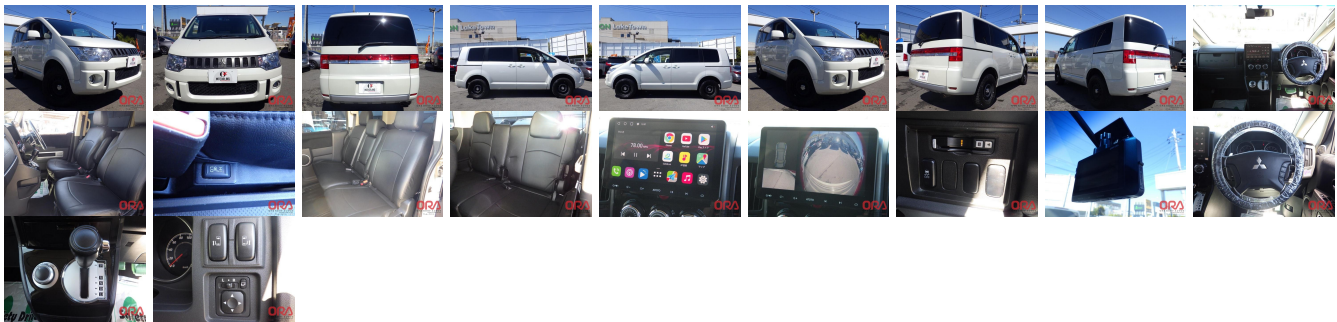

Vehicle Information

ORA 1797

MITSUBISHI

First Registration Year: 2018-11
Manufacture Year: 2018-11

Model: DELICA D:5 **Chassis No:** CV1W-132**** **Transmission:** Automatic **Exterior:**
Grade: 4 **Engine:** **Mileage:** 91,580 **Interior:**
Fuel: Diesel **Seats:** 8 **Engine Capacity:** 2,200
Drive Train: 4WD **Color:** PEARL WHITE

Vehicle Options:

Pwr Steering	Pwr Wind	Pwr Mirrors	Center Lock
Air Cond	Reverse Camera	Pwr Slide Door	Easy Closer
Cruise Control	ABS	Air Bag	Fog Lamps
HID Head Lamps	LED Head Lamps	Spare Key	Remote Key
Push Start	Seat Heater	Pwr Seat	Leather Seat
Floor Mat	Sun Roof	Alloy Wheels	Grill Guard
Rear Wiper	Rear Spoiler	Stereo	Navi/TV
Car CD	Car MD	AUX	Spare Tire
Spare Tire Case	Puncture Repairing Kit	Tool	Jack
Operators Manual	Maint. Record		