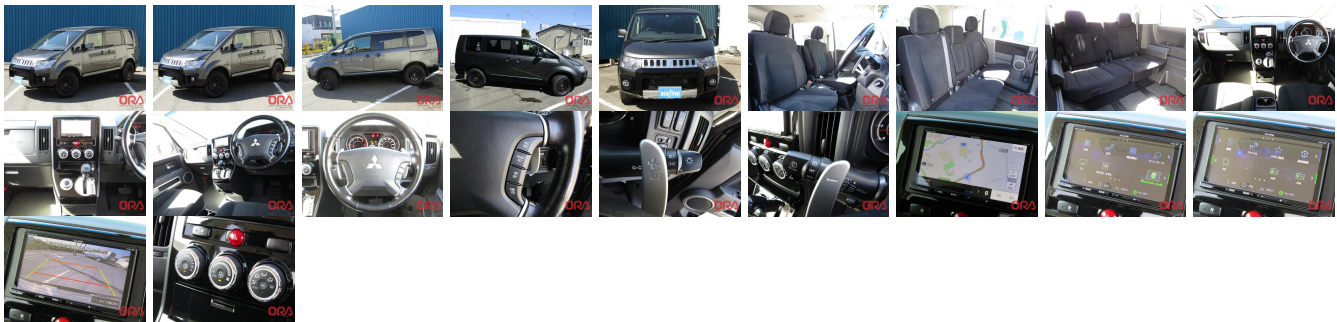

## Vehicle Information

ORA 1795

MITSUBISHI

First Registration Year: 2018-07  
 Manufacture Year: 2018-07

**Model:** DELICA D:5      **Chassis No:** CV1W-132\*\*\*\*      **Transmission:** Automatic      **Exterior:**  
**Grade:** 4      **Engine:**      **Mileage:** 82,535      **Interior:**  
**Fuel:** Diesel      **Seats:** 8      **Engine Capacity:** 2,200  
**Drive Train:** 4WD      **Color:** DOLPHINE

## Vehicle Options:

Pwr Steering	Pwr Wind	Pwr Mirrors	Center Lock
Air Cond	Reverse Camera	Pwr Slide Door	Easy Closer
Cruise Control	ABS	Air Bag	Fog Lamps
HID Head Lamps	LED Head Lamps	Spare Key	Remote Key
Push Start	Seat Heater	Pwr Seat	Leather Seat
Floor Mat	Sun Roof	Alloy Wheels	Grill Guard
Rear Wiper	Rear Spoiler	Stereo	Navi/TV
Car CD	Car MD	AUX	Spare Tire
Spare Tire Case	Puncture Repairing Kit	Tool	Jack
Operators Manual	Maint. Record		