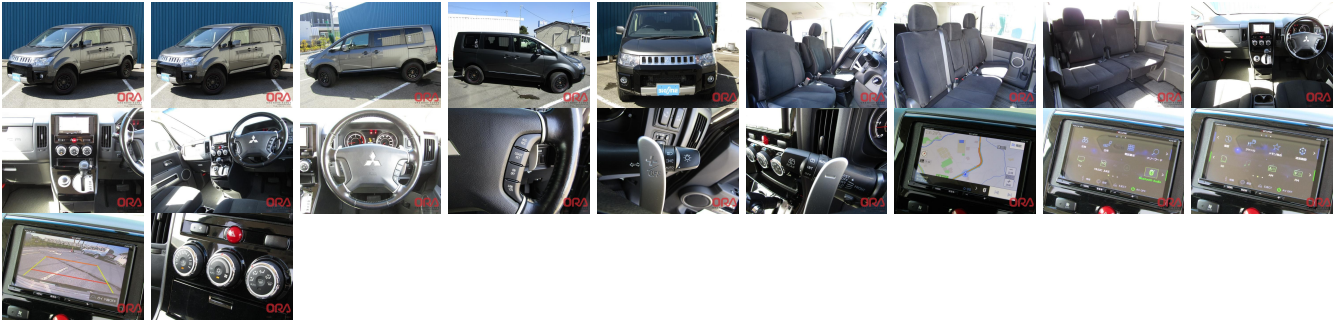

Vehicle Information

ORA 1795

MITSUBISHI

First Registration Year: 2018-07
Manufacture Year: 2018-07

Model: DELICA D:5 **Chassis No:** CV1W-132**** **Transmission:** Automatic **Exterior:**
Grade: 4 **Engine:** **Mileage:** 82,535 **Interior:**
Fuel: Diesel **Seats:** 8 **Engine Capacity:** 2,200
Drive Train: 4WD **Color:** DOLPHINE

Vehicle Options:

Pwr Steering	Pwr Wind	Pwr Mirrors	Center Lock
Air Cond	Reverse Camera	Pwr Slide Door	Easy Closer
Cruise Control	ABS	Air Bag	Fog Lamps
HID Head Lamps	LED Head Lamps	Spare Key	Remote Key
Push Start	Seat Heater	Pwr Seat	Leather Seat
Floor Mat	Sun Roof	Alloy Wheels	Grill Guard
Rear Wiper	Rear Spoiler	Stereo	Navi/TV
Car CD	Car MD	AUX	Spare Tire
Spare Tire Case	Puncture Repairing Kit	Tool	Jack
Operators Manual	Maint. Record		