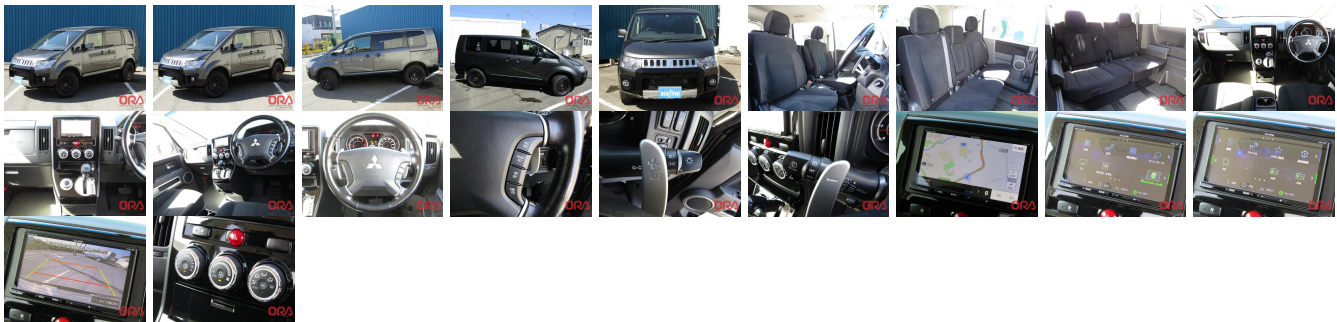

Vehicle Information

ORA 1795

MITSUBISHI

First Registration Year: 2018-07
 Manufacture Year: 2018-07

Model: DELICA D:5 **Chassis No:** CV1W-132**** **Transmission:** Automatic **Exterior:**
Grade: 4 **Engine:** **Mileage:** 82,535 **Interior:**
Fuel: Diesel **Seats:** 8 **Engine Capacity:** 2,200
Drive Train: 4WD **Color:** DOLPHINE

Vehicle Options:

Pwr Steering	Pwr Wind	Pwr Mirrors	Center Lock
Air Cond	Reverse Camera	Pwr Slide Door	Easy Closer
Cruise Control	ABS	Air Bag	Fog Lamps
HID Head Lamps	LED Head Lamps	Spare Key	Remote Key
Push Start	Seat Heater	Pwr Seat	Leather Seat
Floor Mat	Sun Roof	Alloy Wheels	Grill Guard
Rear Wiper	Rear Spoiler	Stereo	Navi/TV
Car CD	Car MD	AUX	Spare Tire
Spare Tire Case	Puncture Repairing Kit	Tool	Jack
Operators Manual	Maint. Record		