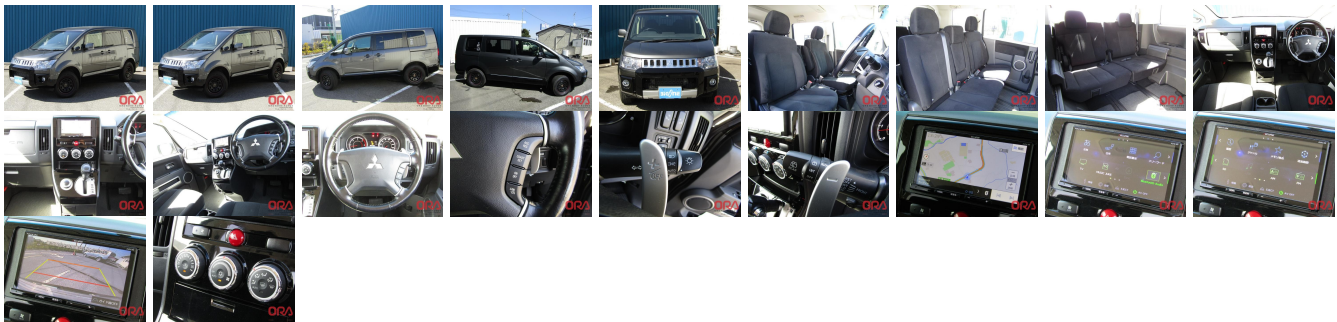

Vehicle Information

ORA 1795

MITSUBISHI

First Registration Year: 2018-07
Manufacture Year: 2018-07

Model: DELICA D:5 **Chassis No:** CV1W-132**** **Transmission:** Automatic **Exterior:**
Grade: 4 **Engine:** **Mileage:** 82,535 **Interior:**
Fuel: Diesel **Seats:** 8 **Engine Capacity:** 2,200
Drive Train: 4WD **Color:** DOLPHINE

Vehicle Options:

Pwr Steering	Pwr Wind	Pwr Mirrors	Center Lock
Air Cond	Reverse Camera	Pwr Slide Door	Easy Closer
Cruise Control	ABS	Air Bag	Fog Lamps
HID Head Lamps	LED Head Lamps	Spare Key	Remote Key
Push Start	Seat Heater	Pwr Seat	Leather Seat
Floor Mat	Sun Roof	Alloy Wheels	Grill Guard
Rear Wiper	Rear Spoiler	Stereo	Navi/TV
Car CD	Car MD	AUX	Spare Tire
Spare Tire Case	Puncture Repairing Kit	Tool	Jack
Operators Manual	Maint. Record		