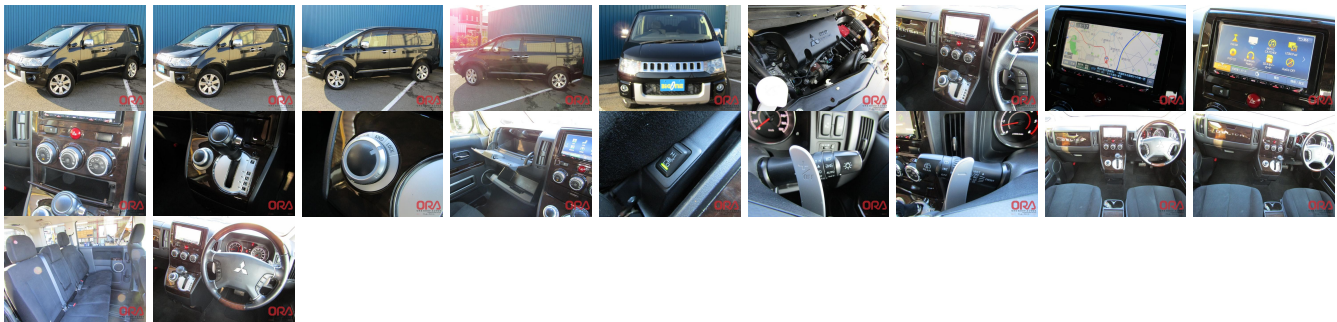

## Vehicle Information

**ORA 1810**

**MITSUBISHI**

**First Registration Year:** 2017-01  
**Manufacture Year:** 2017-01

**Model:** DELICA D:5      **Chassis No:** CV1W-112\*\*\*\*      **Transmission:** Automatic      **Exterior:**  
**Grade:** 4      **Engine:**      **Mileage:** 86,819      **Interior:**  
**Fuel:** Diesel      **Seats:** 8      **Engine Capacity:** 2,200  
**Drive Train:** 4WD      **Color:** BLACK M

## Vehicle Options:

Pwr Steering	Pwr Wind	Pwr Mirrors	Center Lock
Air Cond	Reverse Camera	Pwr Slide Door	Easy Closer
Cruise Control	ABS	Air Bag	Fog Lamps
HID Head Lamps	LED Head Lamps	Spare Key	Remote Key
Push Start	Seat Heater	Pwr Seat	Leather Seat
Floor Mat	Sun Roof	Alloy Wheels	Grill Guard
Rear Wiper	Rear Spoiler	Stereo	Navi/TV
Car CD	Car MD	AUX	Spare Tire
Spare Tire Case	Puncture Repairing Kit	Tool	Jack
Operators Manual	Maint. Record		