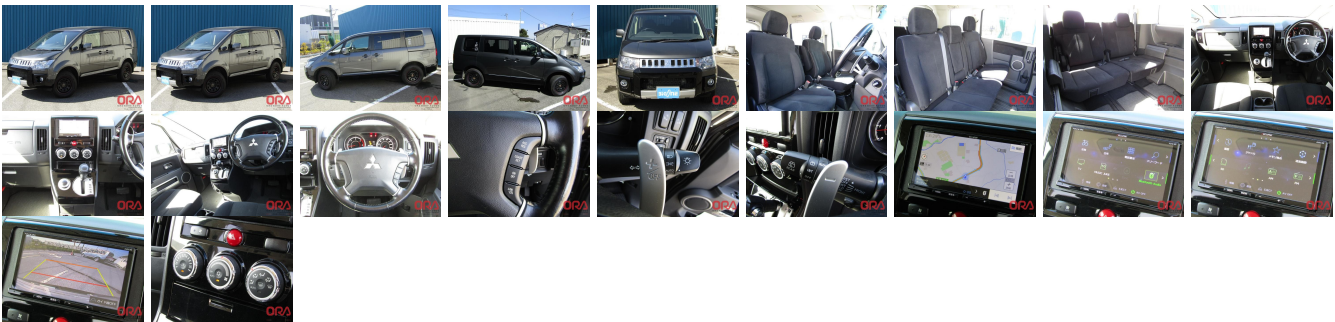

**Vehicle Information**

**ORA 1796**

**MITSUBISHI**

**First Registration Year:** 2016-01  
**Manufacture Year:** 2016-01

**Model:** DELICA D:5      **Chassis No:** CV1W-112\*\*\*\*      **Transmission:** Automatic      **Exterior:**  
**Grade:** 4      **Engine:**      **Mileage:** 117,895      **Interior:**  
**Fuel:** Diesel      **Seats:** 8      **Engine Capacity:** 2,200  
**Drive Train:** 4WD      **Color:** PEARL II

**Vehicle Options:**

Pwr Steering	Pwr Wind	Pwr Mirrors	Center Lock
Air Cond	Reverse Camera	Pwr Slide Door	Easy Closer
Cruise Control	ABS	Air Bag	Fog Lamps
HID Head Lamps	LED Head Lamps	Spare Key	Remote Key
Push Start	Seat Heater	Pwr Seat	Leather Seat
Floor Mat	Sun Roof	Alloy Wheels	Grill Guard
Rear Wiper	Rear Spoiler	Stereo	Navi/TV
Car CD	Car MD	AUX	Spare Tire
Spare Tire Case	Puncture Repairing Kit	Tool	Jack
Operators Manual	Maint. Record		