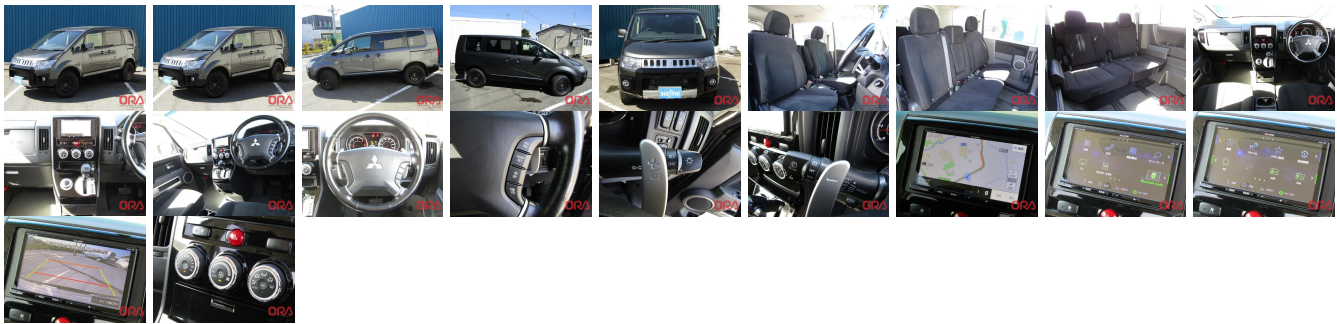

## Vehicle Information

ORA 1796

MITSUBISHI

First Registration Year: 2016-01  
 Manufacture Year: 2016-01

**Model:** DELICA D:5      **Chassis No:** CV1W-112\*\*\*\*      **Transmission:** Automatic      **Exterior:**  
**Grade:** 4      **Engine:**      **Mileage:** 117,895      **Interior:**  
**Fuel:** Diesel      **Seats:** 8      **Engine Capacity:** 2,200  
**Drive Train:** 4WD      **Color:** PEARL II

## Vehicle Options:

Pwr Steering	Pwr Wind	Pwr Mirrors	Center Lock
Air Cond	Reverse Camera	Pwr Slide Door	Easy Closer
Cruise Control	ABS	Air Bag	Fog Lamps
HID Head Lamps	LED Head Lamps	Spare Key	Remote Key
Push Start	Seat Heater	Pwr Seat	Leather Seat
Floor Mat	Sun Roof	Alloy Wheels	Grill Guard
Rear Wiper	Rear Spoiler	Stereo	Navi/TV
Car CD	Car MD	AUX	Spare Tire
Spare Tire Case	Puncture Repairing Kit	Tool	Jack
Operators Manual	Maint. Record		