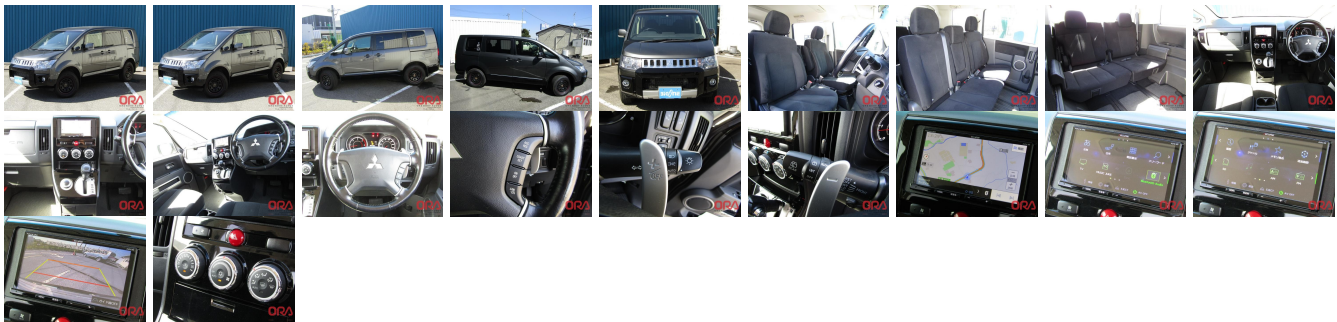

Vehicle Information

ORA 1796

MITSUBISHI

First Registration Year: 2016-01
 Manufacture Year: 2016-01

Model: DELICA D:5 **Chassis No:** CV1W-112**** **Transmission:** Automatic **Exterior:**
Grade: 4 **Engine:** **Mileage:** 117,895 **Interior:**
Fuel: Diesel **Seats:** 8 **Engine Capacity:** 2,200
Drive Train: 4WD **Color:** PEARL II

Vehicle Options:

Pwr Steering	Pwr Wind	Pwr Mirrors	Center Lock
Air Cond	Reverse Camera	Pwr Slide Door	Easy Closer
Cruise Control	ABS	Air Bag	Fog Lamps
HID Head Lamps	LED Head Lamps	Spare Key	Remote Key
Push Start	Seat Heater	Pwr Seat	Leather Seat
Floor Mat	Sun Roof	Alloy Wheels	Grill Guard
Rear Wiper	Rear Spoiler	Stereo	Navi/TV
Car CD	Car MD	AUX	Spare Tire
Spare Tire Case	Puncture Repairing Kit	Tool	Jack
Operators Manual	Maint. Record		