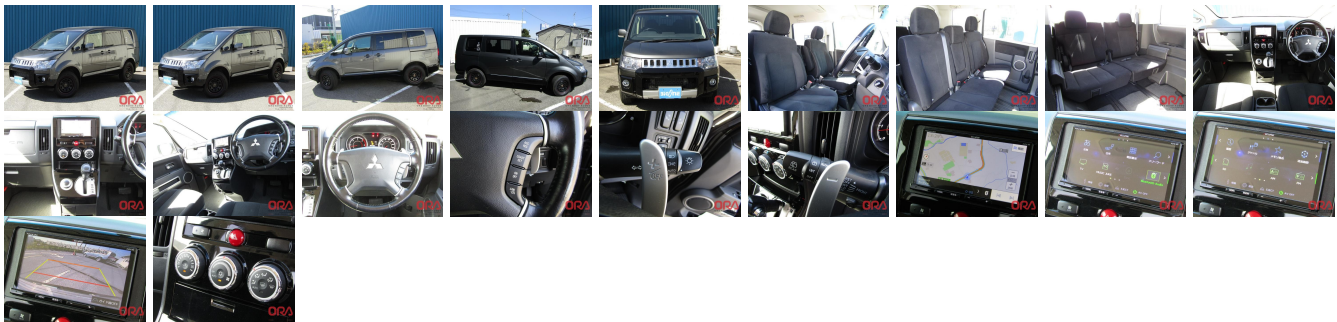

Vehicle Information

ORA 1796

MITSUBISHI

First Registration Year: 2016-01
 Manufacture Year: 2016-01

Model: DELICA D:5 **Chassis No:** CV1W-112**** **Transmission:** Automatic **Exterior:**
Grade: 4 **Engine:** **Mileage:** 117,895 **Interior:**
Fuel: Diesel **Seats:** 8 **Engine Capacity:** 2,200
Drive Train: 4WD **Color:** PEARL II

Vehicle Options:

| | | | |
|------------------|------------------------|----------------|--------------|
| Pwr Steering | Pwr Wind | Pwr Mirrors | Center Lock |
| Air Cond | Reverse Camera | Pwr Slide Door | Easy Closer |
| Cruise Control | ABS | Air Bag | Fog Lamps |
| HID Head Lamps | LED Head Lamps | Spare Key | Remote Key |
| Push Start | Seat Heater | Pwr Seat | Leather Seat |
| Floor Mat | Sun Roof | Alloy Wheels | Grill Guard |
| Rear Wiper | Rear Spoiler | Stereo | Navi/TV |
| Car CD | Car MD | AUX | Spare Tire |
| Spare Tire Case | Puncture Repairing Kit | Tool | Jack |
| Operators Manual | Maint. Record | | |