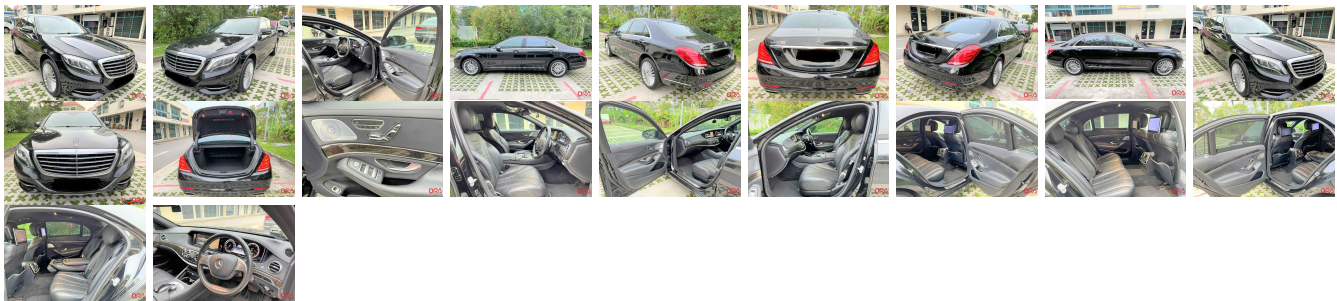

Vehicle Information

ORA 1734

MERCEDES-BENZ

First Registration Year: 2015-01
Manufacture Year: 2015-01

Model: S400L (R19 LED) **Chassis No:** WDD2221652A*****Transmission:** Automatic **Exterior:**
Grade: 4.5 **Engine:** **Mileage:** 67,153 **Interior:**
Fuel: Petrol **Seats:** 5 **Engine Capacity:** 3,000
Drive Train: 2WD **Color:** BLACK

Vehicle Options:

Pwr Steering	Pwr Wind	Pwr Mirrors	Center Lock
Air Cond	Reverse Camera	Pwr Slide Door	Easy Closer
Cruise Control	ABS	Air Bag	Fog Lamps
HID Head Lamps	LED Head Lamps	Spare Key	Remote Key
Push Start	Seat Heater	Pwr Seat	Leather Seat
Floor Mat	Sun Roof	Alloy Wheels	Grill Guard
Rear Wiper	Rear Spoiler	Stereo	Navi/TV
Car CD	Car MD	AUX	Spare Tire
Spare Tire Case	Puncture Repairing Kit	Tool	Jack
Operators Manual	Maint. Record		

\$19,700