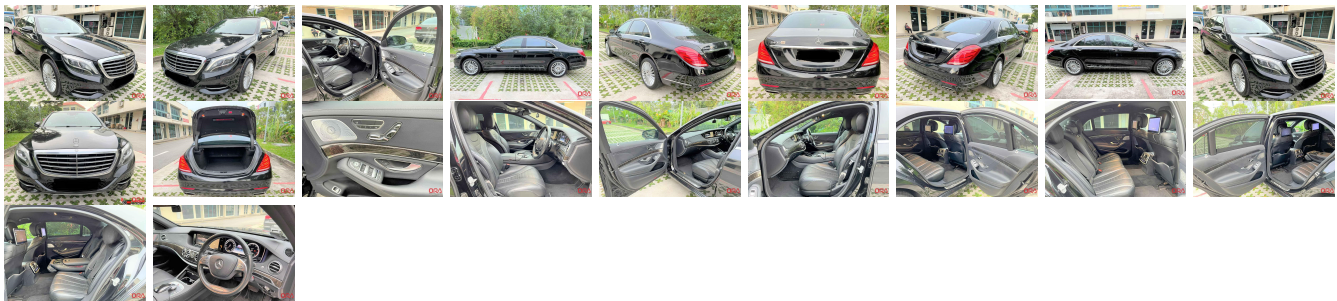

Vehicle Information

ORA 1734

MERCEDES-BENZ

First Registration Year: 2015-01
 Manufacture Year: 2015-01

Model: S400L (R19 LED) **Chassis No:** WDD2221652A*****Transmission:** Automatic **Exterior:**
Grade: 4.5 **Engine:** **Mileage:** 67,153 **Interior:**
Fuel: Petrol **Seats:** 5 **Engine Capacity:** 3,000
Drive Train: 2WD **Color:** BLACK

Vehicle Options:

Pwr Steering	Pwr Wind	Pwr Mirrors	Center Lock
Air Cond	Reverse Camera	Pwr Slide Door	Easy Closer
Cruise Control	ABS	Air Bag	Fog Lamps
HID Head Lamps	LED Head Lamps	Spare Key	Remote Key
Push Start	Seat Heater	Pwr Seat	Leather Seat
Floor Mat	Sun Roof	Alloy Wheels	Grill Guard
Rear Wiper	Rear Spoiler	Stereo	Navi/TV
Car CD	Car MD	AUX	Spare Tire
Spare Tire Case	Puncture Repairing Kit	Tool	Jack
Operators Manual	Maint. Record		

\$19,700