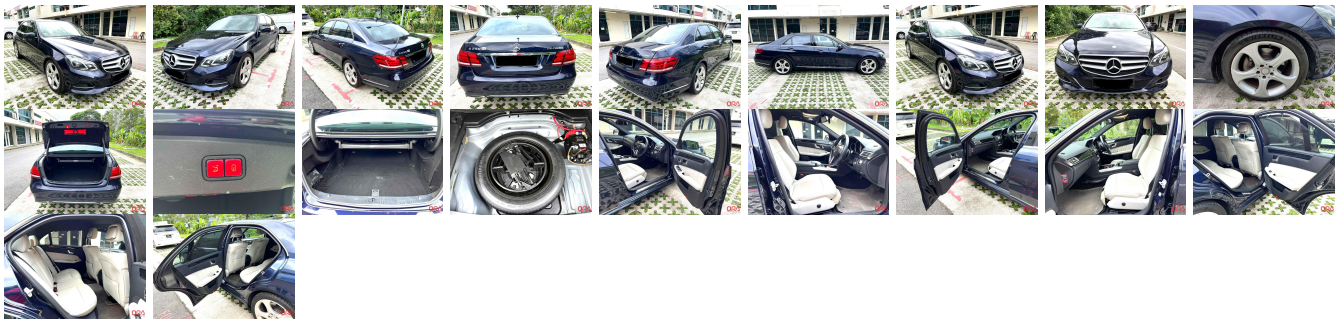

Vehicle Information

ORA 1728

MERCEDES-BENZ

First Registration Year: 2014-01
 Manufacture Year: 2014-01

Model: E250 (R18) **Chassis No:** WDD2120362A*****Transmission:** Automatic **Exterior:**
Grade: 4.5 **Engine:** **Mileage:** 51,332 **Interior:**
Fuel: Petrol **Seats:** 5 **Engine Capacity:** 2,000
Drive Train: 2WD **Color:** BLUE

Vehicle Options:

Pwr Steering	Pwr Wind	Pwr Mirrors	Center Lock
Air Cond	Reverse Camera	Pwr Slide Door	Easy Closer
Cruise Control	ABS	Air Bag	Fog Lamps
HID Head Lamps	LED Head Lamps	Spare Key	Remote Key
Push Start	Seat Heater	Pwr Seat	Leather Seat
Floor Mat	Sun Roof	Alloy Wheels	Grill Guard
Rear Wiper	Rear Spoiler	Stereo	Navi/TV
Car CD	Car MD	AUX	Spare Tire
Spare Tire Case	Puncture Repairing Kit	Tool	Jack
Operators Manual	Maint. Record		