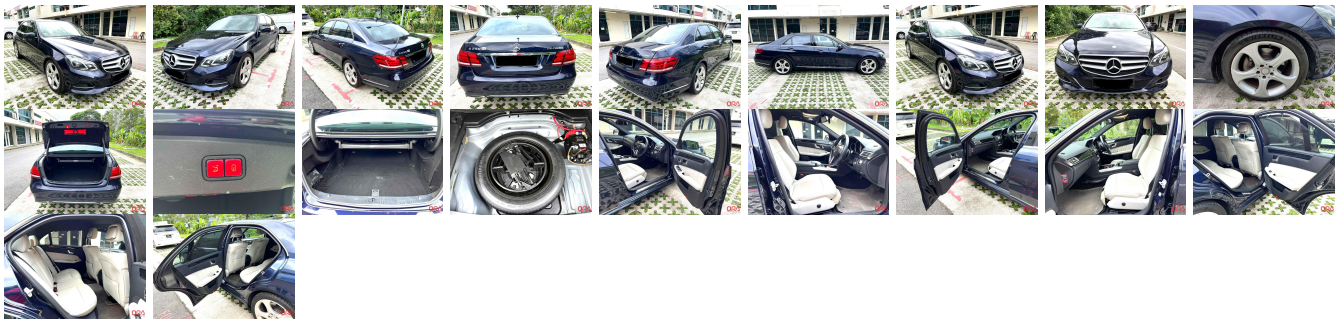

Vehicle Information

ORA 1728

MERCEDES-BENZ

First Registration Year: 2014-01
 Manufacture Year: 2014-01

Model: E250 (R18) **Chassis No:** WDD2120362A**
Grade: 4.5 **Engine:** **Transmission:** Automatic **Exterior:**
Fuel: Petrol **Seats:** 5 **Mileage:** 51,332 **Interior:**
Drive Train: 2WD **Engine Capacity:** 2,000
Color: BLUE

Vehicle Options:

| | | | |
|------------------|------------------------|----------------|--------------|
| Pwr Steering | Pwr Wind | Pwr Mirrors | Center Lock |
| Air Cond | Reverse Camera | Pwr Slide Door | Easy Closer |
| Cruise Control | ABS | Air Bag | Fog Lamps |
| HID Head Lamps | LED Head Lamps | Spare Key | Remote Key |
| Push Start | Seat Heater | Pwr Seat | Leather Seat |
| Floor Mat | Sun Roof | Alloy Wheels | Grill Guard |
| Rear Wiper | Rear Spoiler | Stereo | Navi/TV |
| Car CD | Car MD | AUX | Spare Tire |
| Spare Tire Case | Puncture Repairing Kit | Tool | Jack |
| Operators Manual | Maint. Record | | |