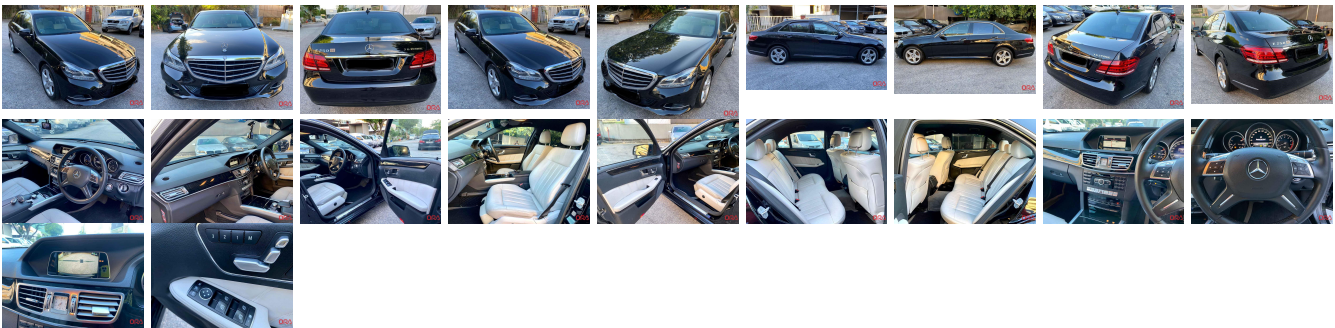

Vehicle Information

ORA 1738

MERCEDES-BENZ

First Registration Year: 2014-02
Manufacture Year: 2014-02

Model: WDD212 **Chassis No:** WDD2120362A**~~***~~ **Transmission:** Automatic **Exterior:**
Grade: 4.5 **Engine:** **Mileage:** 46,216 **Interior:**
Fuel: Petrol **Seats:** 5 **Engine Capacity:** 2,000
Drive Train: 2WD **Color:** BLACK

Vehicle Options:

Pwr Steering	Pwr Wind	Pwr Mirrors	Center Lock
Air Cond	Reverse Camera	Pwr Slide Door	Easy Closer
Cruise Control	ABS	Air Bag	Fog Lamps
HID Head Lamps	LED Head Lamps	Spare Key	Remote Key
Push Start	Seat Heater	Pwr Seat	Leather Seat
Floor Mat	Sun Roof	Alloy Wheels	Grill Guard
Rear Wiper	Rear Spoiler	Stereo	Navi/TV
Car CD	Car MD	AUX	Spare Tire
Spare Tire Case	Puncture Repairing Kit	Tool	Jack
Operators Manual	Maint. Record		