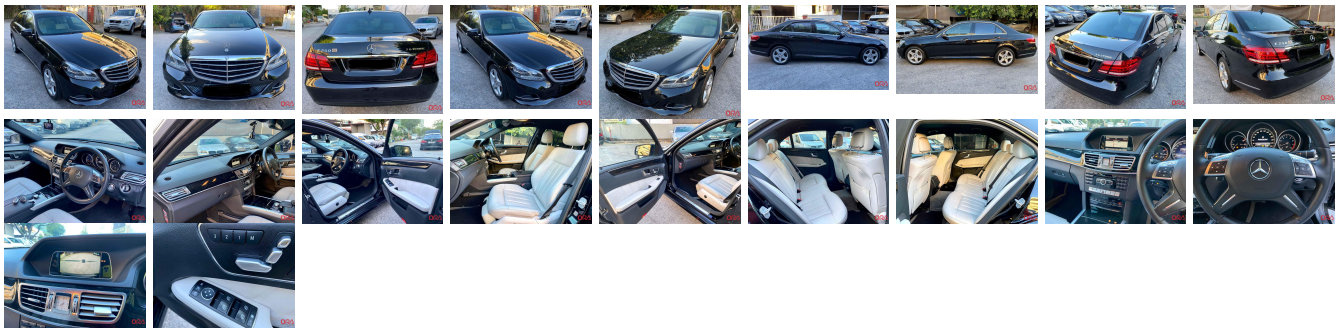

Vehicle Information

ORA 1738

MERCEDES-BENZ

First Registration Year: 2014-02
Manufacture Year: 2014-02

Model: WDD212 **Chassis No:** WDD2120362A**~~***~~
Grade: 4.5 **Engine:** **Transmission:** Automatic **Exterior:**
Fuel: Petrol **Seats:** 5 **Mileage:** 46,216 **Interior:**
Drive Train: 2WD **Engine Capacity:** 2,000
Color: BLACK

Vehicle Options:

Pwr Steering	Pwr Wind	Pwr Mirrors	Center Lock
Air Cond	Reverse Camera	Pwr Slide Door	Easy Closer
Cruise Control	ABS	Air Bag	Fog Lamps
HID Head Lamps	LED Head Lamps	Spare Key	Remote Key
Push Start	Seat Heater	Pwr Seat	Leather Seat
Floor Mat	Sun Roof	Alloy Wheels	Grill Guard
Rear Wiper	Rear Spoiler	Stereo	Navi/TV
Car CD	Car MD	AUX	Spare Tire
Spare Tire Case	Puncture Repairing Kit	Tool	Jack
Operators Manual	Maint. Record		