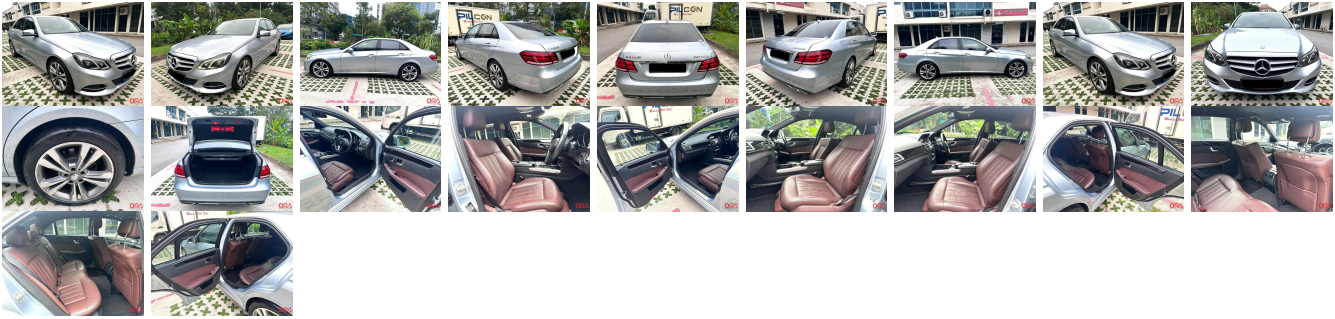

Vehicle Information

ORA 1730

MERCEDES-BENZ

First Registration Year: 2014-04
Manufacture Year: 2014-04

Model: E200 (R18) **Chassis No:** WDD2120342A***
Grade: 4.5 **Engine:** **Transmission:** Automatic **Exterior:**
Fuel: Petrol **Seats:** 5 **Mileage:** 57,250 **Interior:**
Drive Train: 2WD **Engine Capacity:** 2,000
Color: SILVER

Vehicle Options:

Pwr Steering	Pwr Wind	Pwr Mirrors	Center Lock
Air Cond	Reverse Camera	Pwr Slide Door	Easy Closer
Cruise Control	ABS	Air Bag	Fog Lamps
HID Head Lamps	LED Head Lamps	Spare Key	Remote Key
Push Start	Seat Heater	Pwr Seat	Leather Seat
Floor Mat	Sun Roof	Alloy Wheels	Grill Guard
Rear Wiper	Rear Spoiler	Stereo	Navi/TV
Car CD	Car MD	AUX	Spare Tire
Spare Tire Case	Puncture Repairing Kit	Tool	Jack
Operators Manual	Maint. Record		