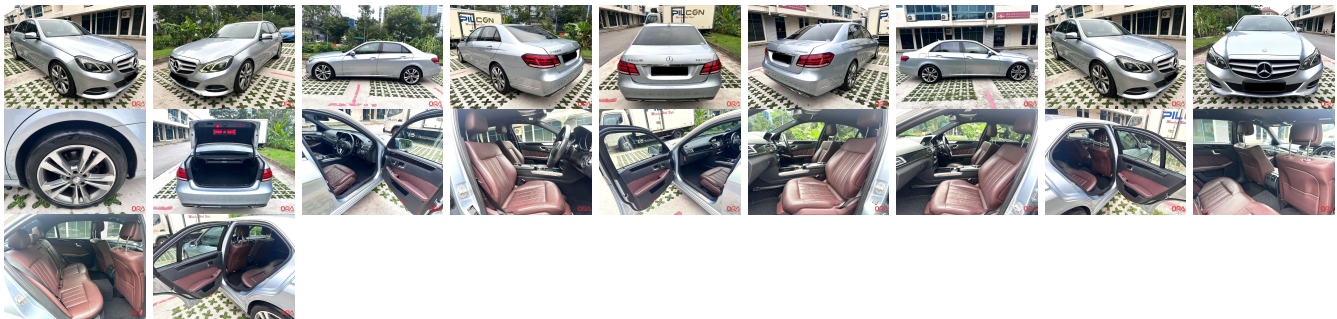

Vehicle Information

ORA 1730

MERCEDES-BENZ

First Registration Year: 2014-04
 Manufacture Year: 2014-04

Model: E200 (R18) **Chassis No:** WDD2120342A*** **Transmission:** Automatic **Exterior:**
Grade: 4.5 **Engine:** **Mileage:** 57,250 **Interior:**
Fuel: Petrol **Seats:** 5 **Engine Capacity:** 2,000
Drive Train: 2WD **Color:** SILVER

Vehicle Options:

Pwr Steering	Pwr Wind	Pwr Mirrors	Center Lock
Air Cond	Reverse Camera	Pwr Slide Door	Easy Closer
Cruise Control	ABS	Air Bag	Fog Lamps
HID Head Lamps	LED Head Lamps	Spare Key	Remote Key
Push Start	Seat Heater	Pwr Seat	Leather Seat
Floor Mat	Sun Roof	Alloy Wheels	Grill Guard
Rear Wiper	Rear Spoiler	Stereo	Navi/TV
Car CD	Car MD	AUX	Spare Tire
Spare Tire Case	Puncture Repairing Kit	Tool	Jack
Operators Manual	Maint. Record		