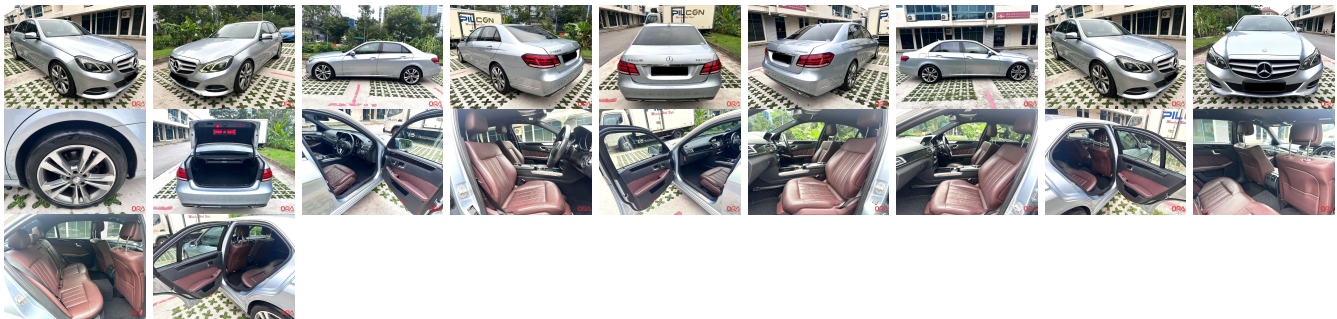

Vehicle Information

ORA 1730

MERCEDES-BENZ

First Registration Year: 2014-04
Manufacture Year: 2014-04

Model: E200 (R18) **Chassis No:** WDD2120342A***
Grade: 4.5 **Engine:** **Transmission:** Automatic **Exterior:**
Fuel: Petrol **Seats:** 5 **Mileage:** 57,250 **Interior:**
Drive Train: 2WD **Engine Capacity:** 2,000
Color: SILVER

Vehicle Options:

Pwr Steering	Pwr Wind	Pwr Mirrors	Center Lock
Air Cond	Reverse Camera	Pwr Slide Door	Easy Closer
Cruise Control	ABS	Air Bag	Fog Lamps
HID Head Lamps	LED Head Lamps	Spare Key	Remote Key
Push Start	Seat Heater	Pwr Seat	Leather Seat
Floor Mat	Sun Roof	Alloy Wheels	Grill Guard
Rear Wiper	Rear Spoiler	Stereo	Navi/TV
Car CD	Car MD	AUX	Spare Tire
Spare Tire Case	Puncture Repairing Kit	Tool	Jack
Operators Manual	Maint. Record		