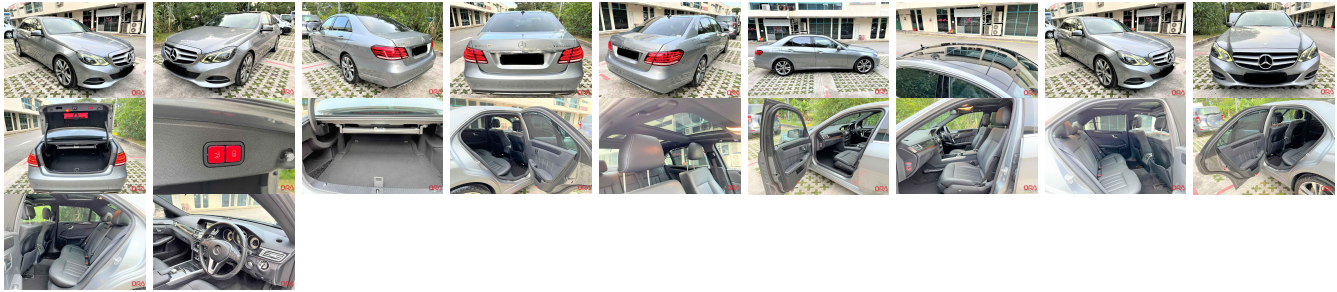

**Vehicle Information**

**ORA 1731**

MERCEDES-BENZ

**First Registration Year:** 2014-02  
**Manufacture Year:** 2014-02

**Model:** E200 (R18)      **Chassis No:** WDD2120342A\*\*\***Transmission:** Automatic      **Exterior:**  
**Grade:** 4.5      **Engine:**      **Mileage:** 53,824      **Interior:**  
**Fuel:** Petrol      **Seats:** 5      **Engine Capacity:** 2,000  
**Drive Train:** 2WD      **Color:** SILVER

**Vehicle Options:**

Pwr Steering	Pwr Wind	Pwr Mirrors	Center Lock
Air Cond	Reverse Camera	Pwr Slide Door	Easy Closer
Cruise Control	ABS	Air Bag	Fog Lamps
HID Head Lamps	LED Head Lamps	Spare Key	Remote Key
Push Start	Seat Heater	Pwr Seat	Leather Seat
Floor Mat	Sun Roof	Alloy Wheels	Grill Guard
Rear Wiper	Rear Spoiler	Stereo	Navi/TV
Car CD	Car MD	AUX	Spare Tire
Spare Tire Case	Puncture Repairing Kit	Tool	Jack
Operators Manual	Maint. Record		