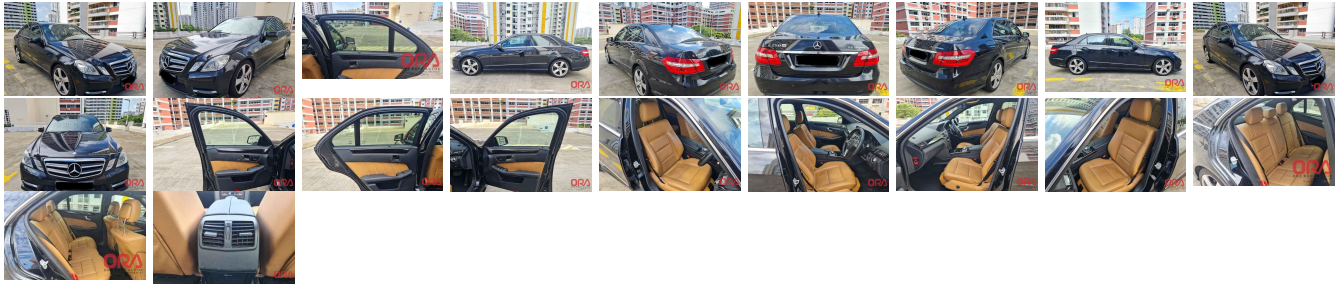

Vehicle Information

ORA 1733

MERCEDES-BENZ

First Registration Year: 2013-01
 Manufacture Year: 2013-01

Model: E-CLASS **Chassis No:** WDD2120472A*** **Transmission:** Automatic **Exterior:**
Grade: 4.5 **Engine:** **Mileage:** 60,000 **Interior:**
Fuel: Petrol **Seats:** 5 **Engine Capacity:** 1,800
Drive Train: 2WD **Color:** BLACK

Vehicle Options:

Pwr Steering	Pwr Wind	Pwr Mirrors	Center Lock
Air Cond	Reverse Camera	Pwr Slide Door	Easy Closer
Cruise Control	ABS	Air Bag	Fog Lamps
HID Head Lamps	LED Head Lamps	Spare Key	Remote Key
Push Start	Seat Heater	Pwr Seat	Leather Seat
Floor Mat	Sun Roof	Alloy Wheels	Grill Guard
Rear Wiper	Rear Spoiler	Stereo	Navi/TV
Car CD	Car MD	AUX	Spare Tire
Spare Tire Case	Puncture Repairing Kit	Tool	Jack
Operators Manual	Maint. Record		