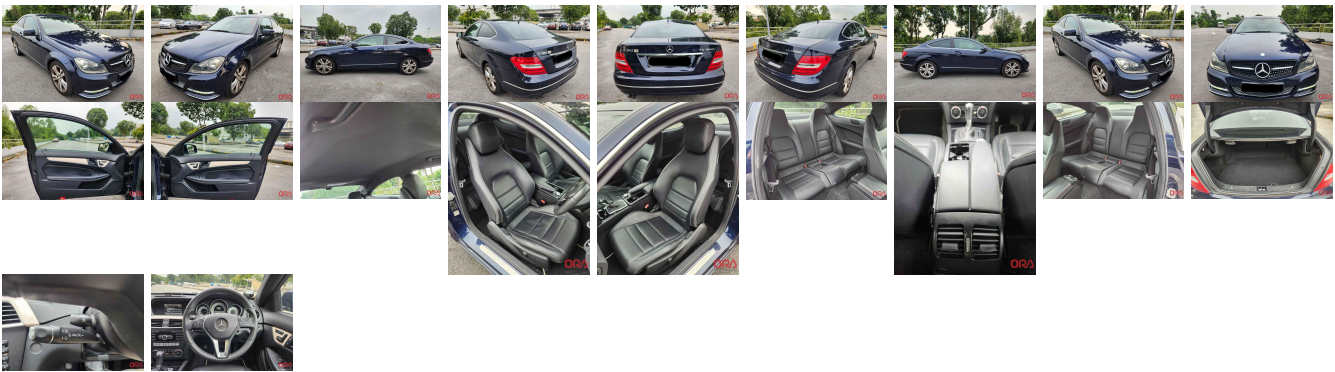

Vehicle Information

ORA 1732

MERCEDES-BENZ

First Registration Year: 2013-09
Manufacture Year: 2013-09

Model: C-CLASS **Chassis No:** WDD2043312G**~~*****~~ **Transmission:** Automatic **Exterior:**
Grade: 4.5 **Engine:** **Mileage:** 98,000 **Interior:**
Fuel: Petrol **Seats:** 4 **Engine Capacity:** 1,600
Drive Train: 2WD **Color:** BLUE

Vehicle Options:

Pwr Steering	Pwr Wind	Pwr Mirrors	Center Lock
Air Cond	Reverse Camera	Pwr Slide Door	Easy Closer
Cruise Control	ABS	Air Bag	Fog Lamps
HID Head Lamps	LED Head Lamps	Spare Key	Remote Key
Push Start	Seat Heater	Pwr Seat	Leather Seat
Floor Mat	Sun Roof	Alloy Wheels	Grill Guard
Rear Wiper	Rear Spoiler	Stereo	Navi/TV
Car CD	Car MD	AUX	Spare Tire
Spare Tire Case	Puncture Repairing Kit	Tool	Jack
Operators Manual	Maint. Record		