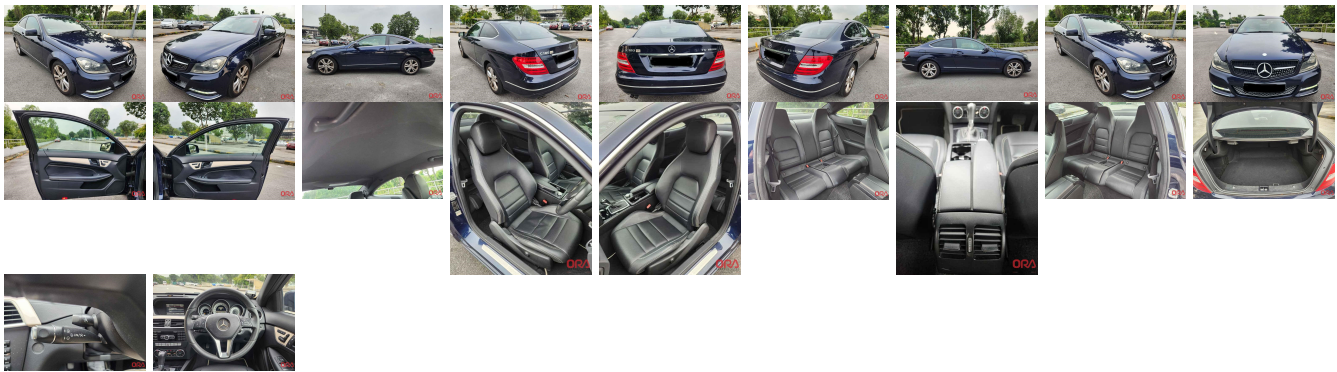

Vehicle Information

ORA 1732

MERCEDES-BENZ

First Registration Year: 2013-09
Manufacture Year: 2013-09

Model: C-CLASS **Chassis No:** WDD2043312G**~~*****~~ **Transmission:** Automatic **Exterior:**
Grade: 4.5 **Engine:** **Mileage:** 98,000 **Interior:**
Fuel: Petrol **Seats:** 4 **Engine Capacity:** 1,600
Drive Train: 2WD **Color:** BLUE

Vehicle Options:

Pwr Steering	Pwr Wind	Pwr Mirrors	Center Lock
Air Cond	Reverse Camera	Pwr Slide Door	Easy Closer
Cruise Control	ABS	Air Bag	Fog Lamps
HID Head Lamps	LED Head Lamps	Spare Key	Remote Key
Push Start	Seat Heater	Pwr Seat	Leather Seat
Floor Mat	Sun Roof	Alloy Wheels	Grill Guard
Rear Wiper	Rear Spoiler	Stereo	Navi/TV
Car CD	Car MD	AUX	Spare Tire
Spare Tire Case	Puncture Repairing Kit	Tool	Jack
Operators Manual	Maint. Record		