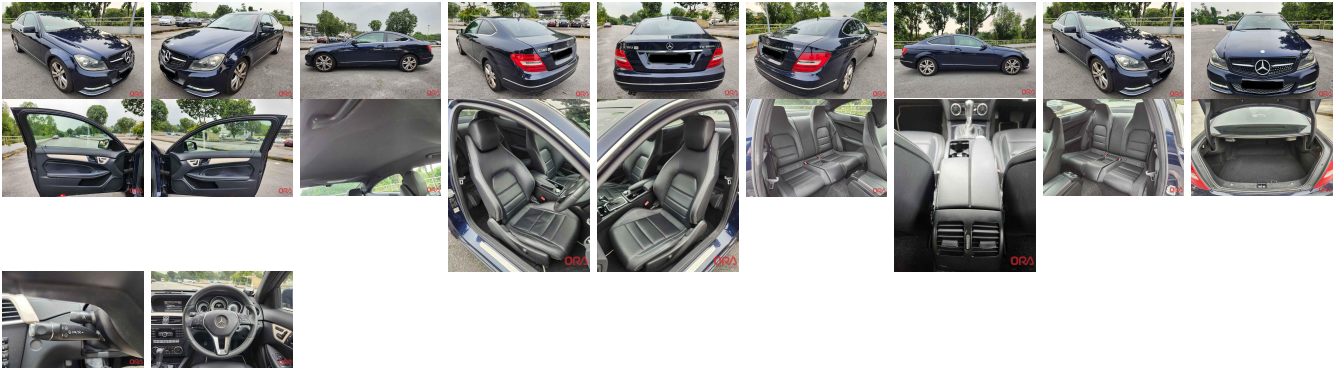

**Vehicle Information**

**ORA 1732**

MERCEDES-BENZ

**First Registration Year:** 2013-09  
**Manufacture Year:** 2013-09

**Model:** C-CLASS      **Chassis No:** WDD2043312G\*\*~~\*\*\*\*\*~~      **Transmission:** Automatic      **Exterior:**  
**Grade:** 4.5      **Engine:**      **Mileage:** 98,000      **Interior:**  
**Fuel:** Petrol      **Seats:** 4      **Engine Capacity:** 1,600  
**Drive Train:** 2WD      **Color:** BLUE

**Vehicle Options:**

Pwr Steering	Pwr Wind	Pwr Mirrors	Center Lock
Air Cond	Reverse Camera	Pwr Slide Door	Easy Closer
Cruise Control	ABS	Air Bag	Fog Lamps
HID Head Lamps	LED Head Lamps	Spare Key	Remote Key
Push Start	Seat Heater	Pwr Seat	Leather Seat
Floor Mat	Sun Roof	Alloy Wheels	Grill Guard
Rear Wiper	Rear Spoiler	Stereo	Navi/TV
Car CD	Car MD	AUX	Spare Tire
Spare Tire Case	Puncture Repairing Kit	Tool	Jack
Operators Manual	Maint. Record		