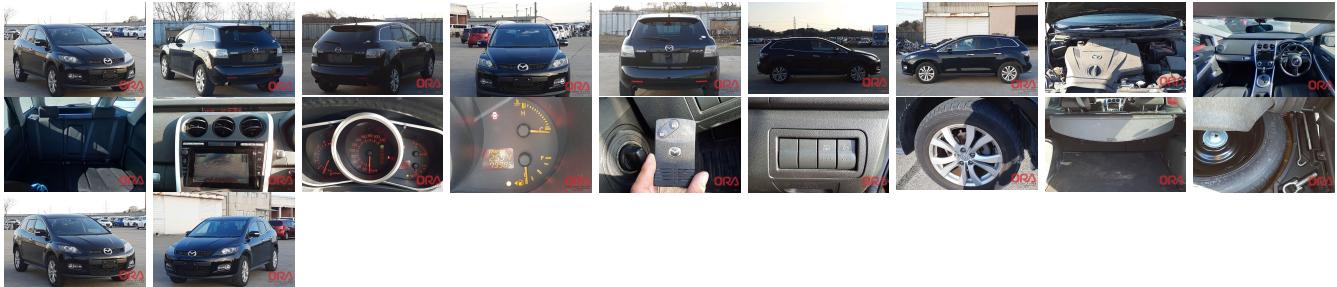

Vehicle Information

ORA 6124

MAZDA

First Registration Year: 2010-06
 Manufacture Year: 2010-06

Model:	CX-7	Chassis No:	Chassis-124	Transmission:	Automatic	Exterior:
Grade:	3.5	Engine:		Mileage:	81,000	Interior:
Fuel:	Petrol	Seats:	5	Engine Capacity:	2,000	
Drive Train:	2WD			Color:	BLACK	

Vehicle Options:

Pwr Steering	Pwr Wind	Pwr Mirrors	Center Lock
Air Cond	Reverse Camera	Pwr Slide Door	Easy Closer
Cruise Control	ABS	Air Bag	Fog Lamps
HID Head Lamps	LED Head Lamps	Spare Key	Remote Key
Push Start	Seat Heater	Pwr Seat	Leather Seat
Floor Mat	Sun Roof	Alloy Wheels	Grill Guard
Rear Wiper	Rear Spoiler	Stereo	Navi/TV
Car CD	Car MD	AUX	Spare Tire
Spare Tire Case	Puncture Repairing Kit	Tool	Jack
Operators Manual	Maint. Record		