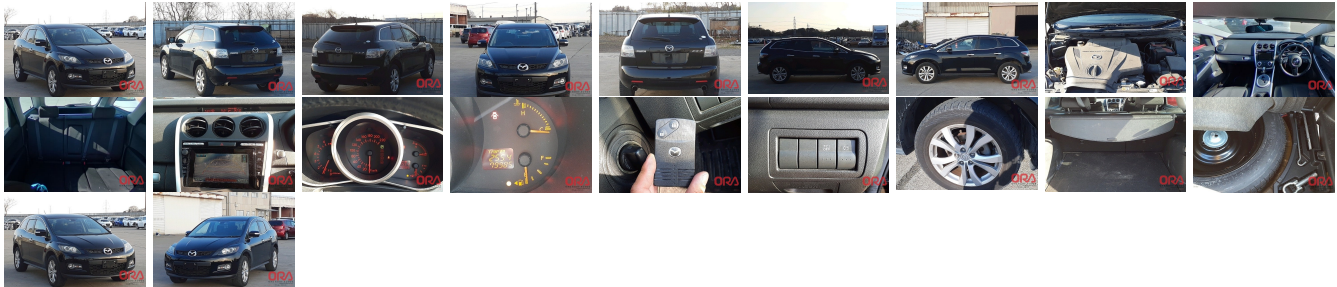

Vehicle Information

ORA 6124

MAZDA

First Registration Year: 2010-06
Manufacture Year: 2010-06

Model: CX-7 **Chassis No:** Chassis-124 **Transmission:** Automatic **Exterior:**
Grade: 3.5 **Engine:** **Mileage:** 81,000 **Interior:**
Fuel: Petrol **Seats:** 5 **Engine Capacity:** 2,000
Drive Train: 2WD **Color:** BLACK

Vehicle Options:

Pwr Steering	Pwr Wind	Pwr Mirrors	Center Lock
Air Cond	Reverse Camera	Pwr Slide Door	Easy Closer
Cruise Control	ABS	Air Bag	Fog Lamps
HID Head Lamps	LED Head Lamps	Spare Key	Remote Key
Push Start	Seat Heater	Pwr Seat	Leather Seat
Floor Mat	Sun Roof	Alloy Wheels	Grill Guard
Rear Wiper	Rear Spoiler	Stereo	Navi/TV
Car CD	Car MD	AUX	Spare Tire
Spare Tire Case	Puncture Repairing Kit	Tool	Jack
Operators Manual	Maint. Record		