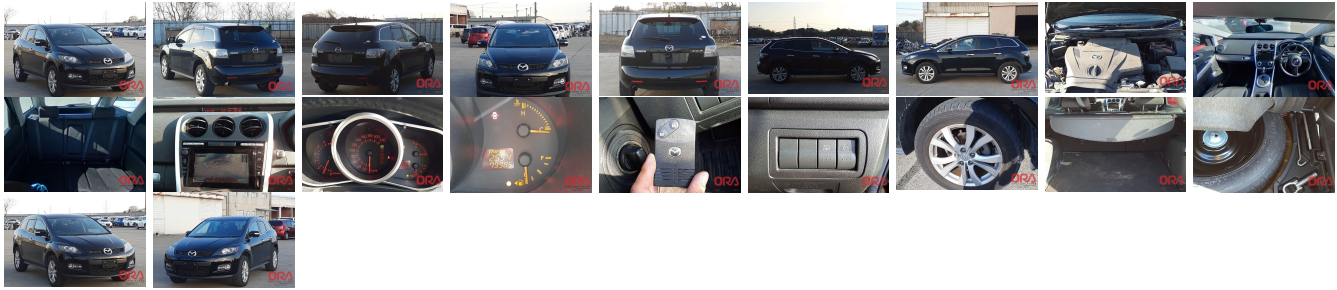

Vehicle Information

ORA 6124

MAZDA

First Registration Year: 2010-06
 Manufacture Year: 2010-06

Model:	CX-7	Chassis No:	Chassis-124	Transmission:	Automatic	Exterior:
Grade:	3.5	Engine:		Mileage:	81,000	Interior:
Fuel:	Petrol	Seats:	5	Engine Capacity:	2,000	
Drive Train:	2WD			Color:	BLACK	

Vehicle Options:

Pwr Steering	Pwr Wind	Pwr Mirrors	Center Lock
Air Cond	Reverse Camera	Pwr Slide Door	Easy Closer
Cruise Control	ABS	Air Bag	Fog Lamps
HID Head Lamps	LED Head Lamps	Spare Key	Remote Key
Push Start	Seat Heater	Pwr Seat	Leather Seat
Floor Mat	Sun Roof	Alloy Wheels	Grill Guard
Rear Wiper	Rear Spoiler	Stereo	Navi/TV
Car CD	Car MD	AUX	Spare Tire
Spare Tire Case	Puncture Repairing Kit	Tool	Jack
Operators Manual	Maint. Record		