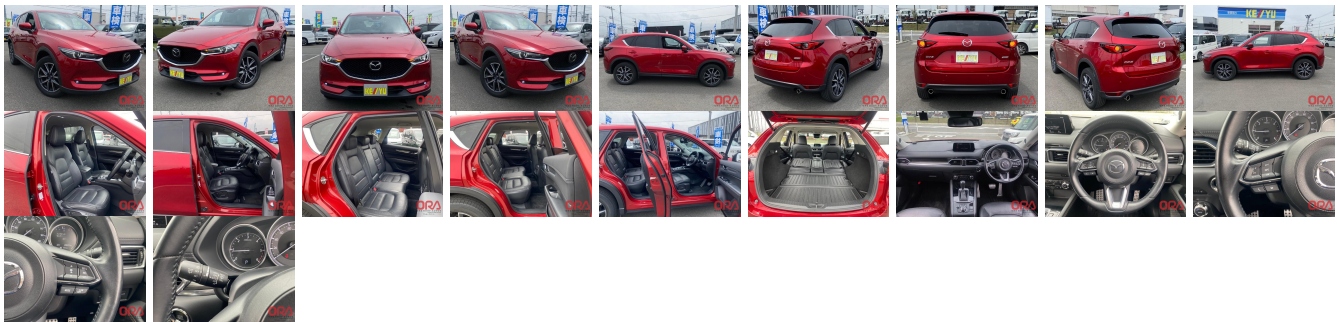

Vehicle Information

ORA 1875

MAZDA

First Registration Year: 2017-03
 Manufacture Year: 2017-03

Model:	CX-5	Chassis No:	KF2P-12****	Transmission:	Automatic	Exterior:
Grade:	4	Engine:		Mileage:	49,837	Interior:
Fuel:	Diesel	Seats:	5	Engine Capacity:	2,200	
Drive Train:	2WD			Color:	RED M	

Vehicle Options:

Pwr Steering	Pwr Wind	Pwr Mirrors	Center Lock
Air Cond	Reverse Camera	Pwr Slide Door	Easy Closer
Cruise Control	ABS	Air Bag	Fog Lamps
HID Head Lamps	LED Head Lamps	Spare Key	Remote Key
Push Start	Seat Heater	Pwr Seat	Leather Seat
Floor Mat	Sun Roof	Alloy Wheels	Grill Guard
Rear Wiper	Rear Spoiler	Stereo	Navi/TV
Car CD	Car MD	AUX	Spare Tire
Spare Tire Case	Puncture Repairing Kit	Tool	Jack
Operators Manual	Maint. Record		