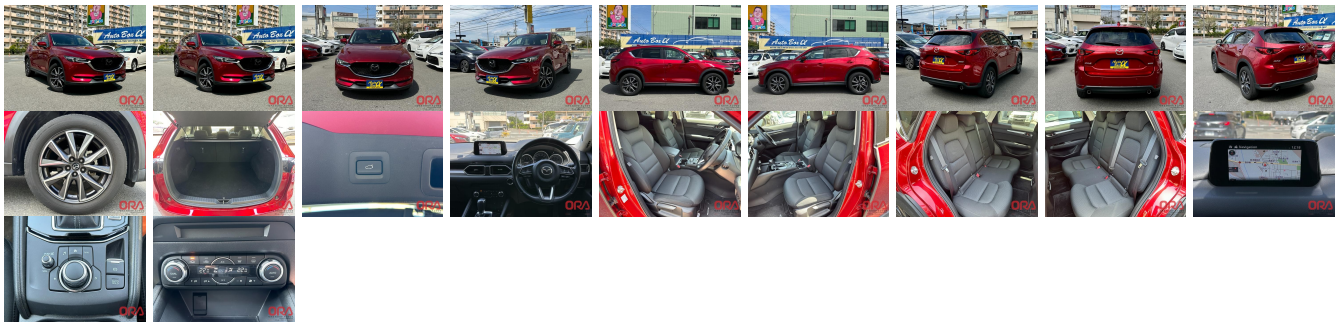

Vehicle Information

ORA 1874

MAZDA

First Registration Year: 2018-09
Manufacture Year: 2018-09

Model: CX-5 **Chassis No:** KFEP-22**** **Transmission:** Automatic **Exterior:**
Grade: 4 **Engine:** **Mileage:** 47,390 **Interior:**
Fuel: Petrol **Seats:** 5 **Engine Capacity:** 2,000
Drive Train: 2WD **Color:** RED M

Vehicle Options:

Pwr Steering	Pwr Wind	Pwr Mirrors	Center Lock
Air Cond	Reverse Camera	Pwr Slide Door	Easy Closer
Cruise Control	ABS	Air Bag	Fog Lamps
HID Head Lamps	LED Head Lamps	Spare Key	Remote Key
Push Start	Seat Heater	Pwr Seat	Leather Seat
Floor Mat	Sun Roof	Alloy Wheels	Grill Guard
Rear Wiper	Rear Spoiler	Stereo	Navi/TV
Car CD	Car MD	AUX	Spare Tire
Spare Tire Case	Puncture Repairing Kit	Tool	Jack
Operators Manual	Maint. Record		