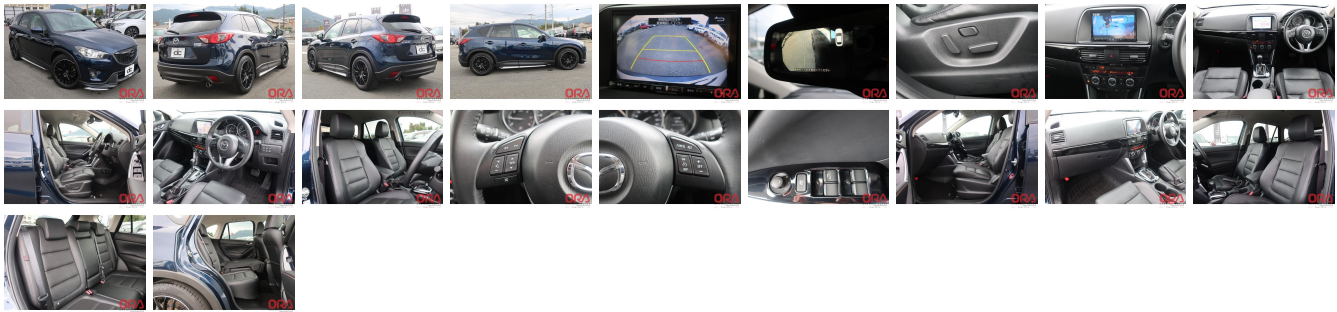

Vehicle Information

ORA 5018

Mazda **First Registration Year:** 2014-01
Manufacture Year: 2014-01

Model: CX-5 **Chassis No:** KE2AW-588140 **Transmission:** Automatic **Exterior:**
Grade: 4.5 **Engine:** **Mileage:** 53,000 **Interior:**
Fuel: Diesel **Seats:** 5 **Engine Capacity:** 2,200
Drive Train: **Color:** Dark Blue

Vehicle Options:

Pwr Steering	Pwr Wind	Pwr Mirrors	Center Lock
Air Cond	Reverse Camera	Pwr Slide Door	Easy Closer
Cruise Control	ABS	Air Bag	Fog Lamps
HID Head Lamps	LED Head Lamps	Spare Key	Remote Key
Push Start	Seat Heater	Pwr Seat	Leather Seat
Floor Mat	Sun Roof	Alloy Wheels	Grill Guard
Rear Wiper	Rear Spoiler	Stereo	Navi/TV
Car CD	Car MD	AUX	Spare Tire
Spare Tire Case	Puncture Repairing Kit	Tool	Jack
Operators Manual	Maint. Record		