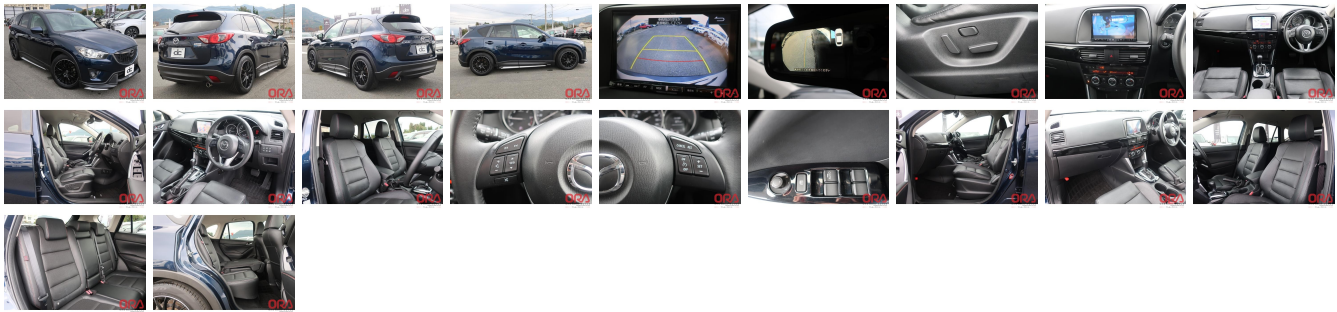

## Vehicle Information

ORA 5018

Mazda **First Registration Year:** 2014-01  
**Manufacture Year:** 2014-01

**Model:** CX-5 **Chassis No:** KE2AW-588140 **Transmission:** Automatic **Exterior:**  
**Grade:** 4.5 **Engine:** **Mileage:** 53,000 **Interior:**  
**Fuel:** Diesel **Seats:** 5 **Engine Capacity:** 2,200  
**Drive Train:** **Color:** Dark Blue

## Vehicle Options:

Pwr Steering	Pwr Wind	Pwr Mirrors	Center Lock
Air Cond	Reverse Camera	Pwr Slide Door	Easy Closer
Cruise Control	ABS	Air Bag	Fog Lamps
HID Head Lamps	LED Head Lamps	Spare Key	Remote Key
Push Start	Seat Heater	Pwr Seat	Leather Seat
Floor Mat	Sun Roof	Alloy Wheels	Grill Guard
Rear Wiper	Rear Spoiler	Stereo	Navi/TV
Car CD	Car MD	AUX	Spare Tire
Spare Tire Case	Puncture Repairing Kit	Tool	Jack
Operators Manual	Maint. Record		