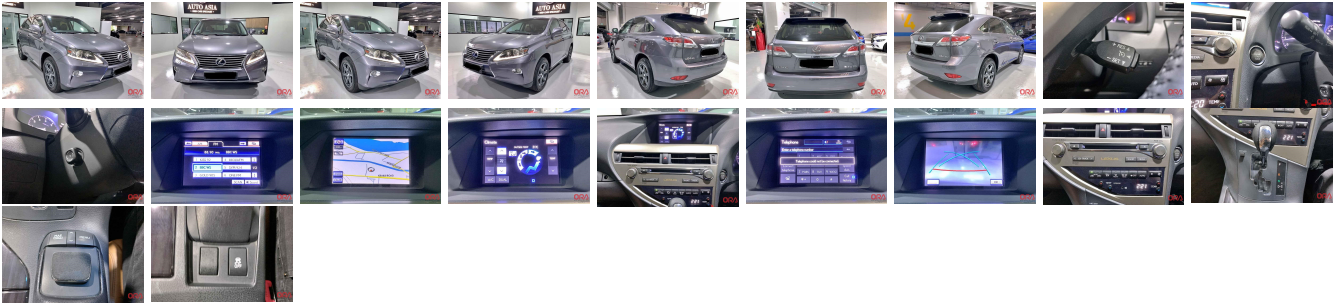

Vehicle Information

ORA 1711

LEXUS

First Registration Year: 2013-03
 Manufacture Year: 2013-03

Model: RX270 **Chassis No:** JTJZA11A802***4** **Transmission:** Automatic **Exterior:**
Grade: 4.5 **Engine:** **Mileage:** 58,000 **Interior:**
Fuel: Petrol **Seats:** 5 **Engine Capacity:** 2,700
Drive Train: 2WD **Color:** GRAY

Vehicle Options:

Pwr Steering	Pwr Wind	Pwr Mirrors	Center Lock
Air Cond	Reverse Camera	Pwr Slide Door	Easy Closer
Cruise Control	ABS	Air Bag	Fog Lamps
HID Head Lamps	LED Head Lamps	Spare Key	Remote Key
Push Start	Seat Heater	Pwr Seat	Leather Seat
Floor Mat	Sun Roof	Alloy Wheels	Grill Guard
Rear Wiper	Rear Spoiler	Stereo	Navi/TV
Car CD	Car MD	AUX	Spare Tire
Spare Tire Case	Puncture Repairing Kit	Tool	Jack
Operators Manual	Maint. Record		