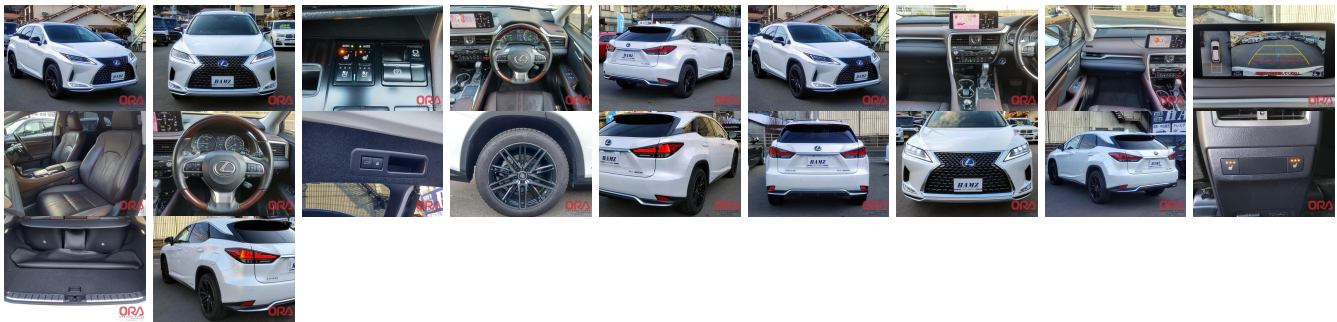

Vehicle Information

ORA 1127

LEXUS **First Registration Year:** 2019-05
Manufacture Year: 2019-05

Model: RX 450-H **Chassis No:** GYL20-001**** **Transmission:** Automatic **Exterior:**
Grade: 4.5 **Engine:** **Mileage:** 31,000 **Interior:**
Fuel: Hybrid **Seats:** 5 **Engine Capacity:** 3,500
Drive Train: 2WD **Color:** PEARL WHITE

Vehicle Options:

Pwr Steering	Pwr Wind	Pwr Mirrors	Center Lock
Air Cond	Reverse Camera	Pwr Slide Door	Easy Closer
Cruise Control	ABS	Air Bag	Fog Lamps
HID Head Lamps	LED Head Lamps	Spare Key	Remote Key
Push Start	Seat Heater	Pwr Seat	Leather Seat
Floor Mat	Sun Roof	Alloy Wheels	Grill Guard
Rear Wiper	Rear Spoiler	Stereo	Navi/TV
Car CD	Car MD	AUX	Spare Tire
Spare Tire Case	Puncture Repairing Kit	Tool	Jack
Operators Manual	Maint. Record		