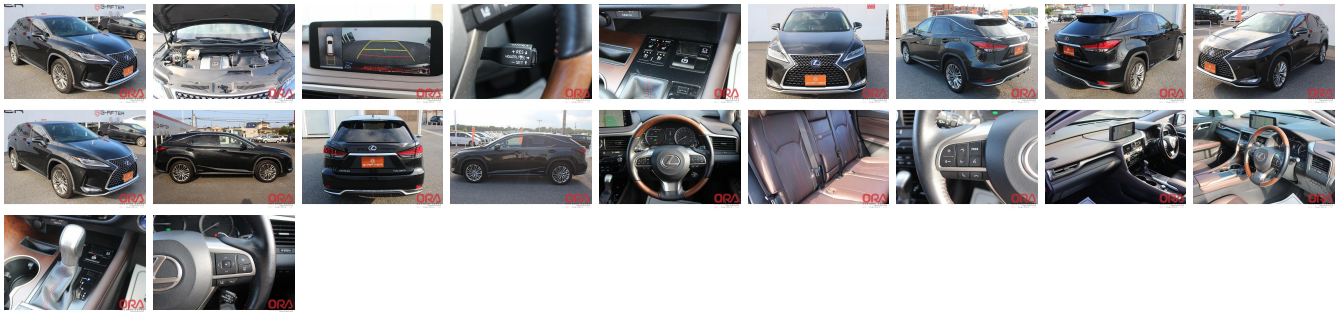

Vehicle Information

ORA 1128

LEXUS **First Registration Year:** 2019-06
Manufacture Year: 2019-06

Model: RX 450-H **Chassis No:** GYL20-001**** **Transmission:** Automatic **Exterior:**
Grade: 4.5 **Engine:** **Mileage:** 22,579 **Interior:**
Fuel: Hybrid **Seats:** 5 **Engine Capacity:** 3,500
Drive Train: 2WD **Color:** BLACK

Vehicle Options:

Pwr Steering	Pwr Wind	Pwr Mirrors	Center Lock
Air Cond	Reverse Camera	Pwr Slide Door	Easy Closer
Cruise Control	ABS	Air Bag	Fog Lamps
HID Head Lamps	LED Head Lamps	Spare Key	Remote Key
Push Start	Seat Heater	Pwr Seat	Leather Seat
Floor Mat	Sun Roof	Alloy Wheels	Grill Guard
Rear Wiper	Rear Spoiler	Stereo	Navi/TV
Car CD	Car MD	AUX	Spare Tire
Spare Tire Case	Puncture Repairing Kit	Tool	Jack
Operators Manual	Maint. Record		

\$28,900