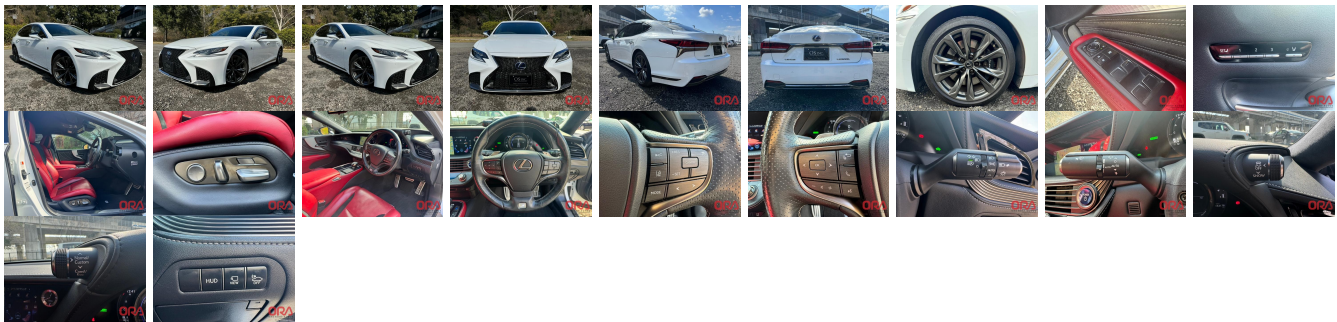

Vehicle Information

ORA 1306

LEXUS **First Registration Year:** 2019-01
Manufacture Year: 2019-01

Model: LS LS500H F SPORT **Chassis No:** GVF50-602**** **Transmission:** Automatic **Exterior:**
Grade: 4.5 **Engine:** **Mileage:** 153,000 **Interior:**
Fuel: Hybrid **Seats:** 5 **Engine Capacity:** 3,500
Drive Train: 2WD **Color:** PEARL WHITE

Vehicle Options:

Pwr Steering	Pwr Wind	Pwr Mirrors	Center Lock
Air Cond	Reverse Camera	Pwr Slide Door	Easy Closer
Cruise Control	ABS	Air Bag	Fog Lamps
HID Head Lamps	LED Head Lamps	Spare Key	Remote Key
Push Start	Seat Heater	Pwr Seat	Leather Seat
Floor Mat	Sun Roof	Alloy Wheels	Grill Guard
Rear Wiper	Rear Spoiler	Stereo	Navi/TV
Car CD	Car MD	AUX	Spare Tire
Spare Tire Case	Puncture Repairing Kit	Tool	Jack
Operators Manual	Maint. Record		