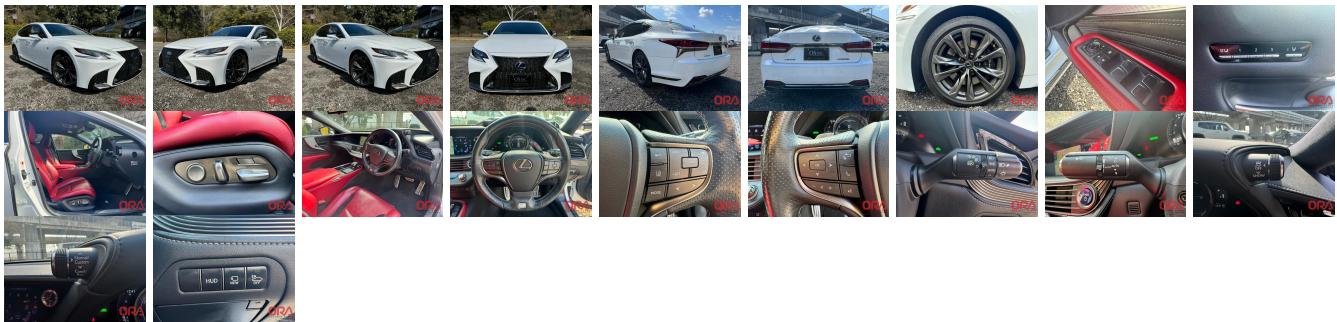

**Vehicle Information**

**ORA 1306**

**LEXUS** **First Registration Year:** 2019-01  
**Manufacture Year:** 2019-01

**Model:** LS LS500H F SPORT **Chassis No:** GVF50-602\*\*\*\* **Transmission:** Automatic **Exterior:**  
**Grade:** 4.5 **Engine:** **Mileage:** 153,000 **Interior:**  
**Fuel:** Hybrid **Seats:** 5 **Engine Capacity:** 3,500  
**Drive Train:** 2WD **Color:** PEARL WHITE

**Vehicle Options:**

Pwr Steering	Pwr Wind	Pwr Mirrors	Center Lock
Air Cond	Reverse Camera	Pwr Slide Door	Easy Closer
Cruise Control	ABS	Air Bag	Fog Lamps
HID Head Lamps	LED Head Lamps	Spare Key	Remote Key
Push Start	Seat Heater	Pwr Seat	Leather Seat
Floor Mat	Sun Roof	Alloy Wheels	Grill Guard
Rear Wiper	Rear Spoiler	Stereo	Navi/TV
Car CD	Car MD	AUX	Spare Tire
Spare Tire Case	Puncture Repairing Kit	Tool	Jack
Operators Manual	Maint. Record		