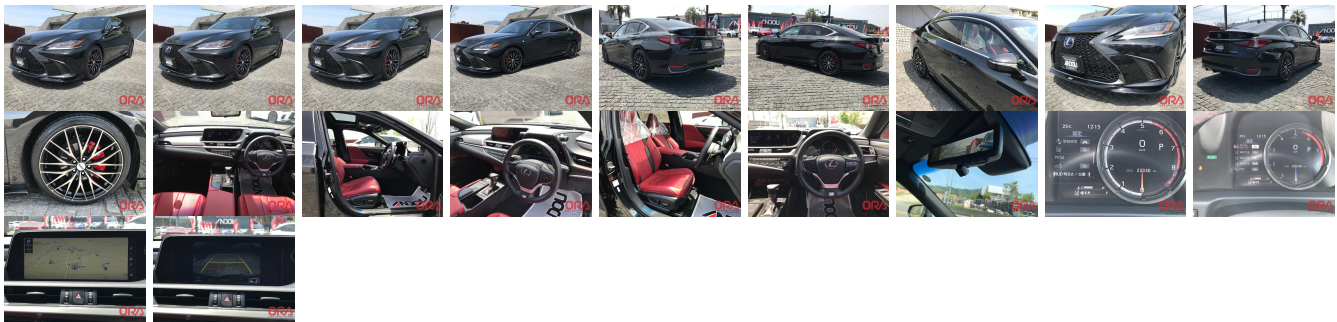

Vehicle Information

ORA 1754

LEXUS First Registration Year: 2019-04
 Manufacture Year: 2019-04

Model:	ES ES300H F SPORT	Chassis No:	AXZH10-102****	Transmission:	Automatic	Exterior:
Grade:	4.5	Engine:		Mileage:	22,400	Interior:
Fuel:	Hybrid	Seats:	5	Engine Capacity:	2,500	
Drive Train:	2WD			Color:	BLACK	

Vehicle Options:

Pwr Steering	Pwr Wind	Pwr Mirrors	Center Lock
Air Cond	Reverse Camera	Pwr Slide Door	Easy Closer
Cruise Control	ABS	Air Bag	Fog Lamps
HID Head Lamps	LED Head Lamps	Spare Key	Remote Key
Push Start	Seat Heater	Pwr Seat	Leather Seat
Floor Mat	Sun Roof	Alloy Wheels	Grill Guard
Rear Wiper	Rear Spoiler	Stereo	Navi/TV
Car CD	Car MD	AUX	Spare Tire
Spare Tire Case	Puncture Repairing Kit	Tool	Jack
Operators Manual	Maint. Record		