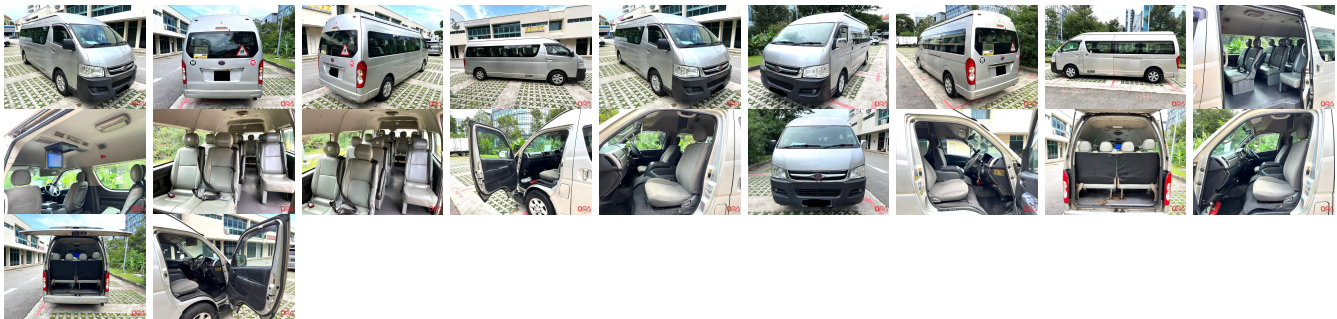

**Vehicle Information**

**ORA 1715**

JOYLONG

**First Registration Year:** 2013-12  
**Manufacture Year:** 2013-12

**Model:** HKL6540RCLWB **Chassis No:** LJSKA3BG4DD\*\***Transmission:** Manual **Exterior:**  
**Grade:** 4.5 **Engine:** **Mileage:** 73,000 **Interior:**  
**Fuel:** Diesel **Seats:** 15 **Engine Capacity:** 2,800  
**Drive Train:** 2WD **Color:** SILVER

**Vehicle Options:**

Pwr Steering	Pwr Wind	Pwr Mirrors	Center Lock
Air Cond	Reverse Camera	Pwr Slide Door	Easy Closer
Cruise Control	ABS	Air Bag	Fog Lamps
HID Head Lamps	LED Head Lamps	Spare Key	Remote Key
Push Start	Seat Heater	Pwr Seat	Leather Seat
Floor Mat	Sun Roof	Alloy Wheels	Grill Guard
Rear Wiper	Rear Spoiler	Stereo	Navi/TV
Car CD	Car MD	AUX	Spare Tire
Spare Tire Case	Puncture Repairing Kit	Tool	Jack
Operators Manual	Maint. Record		