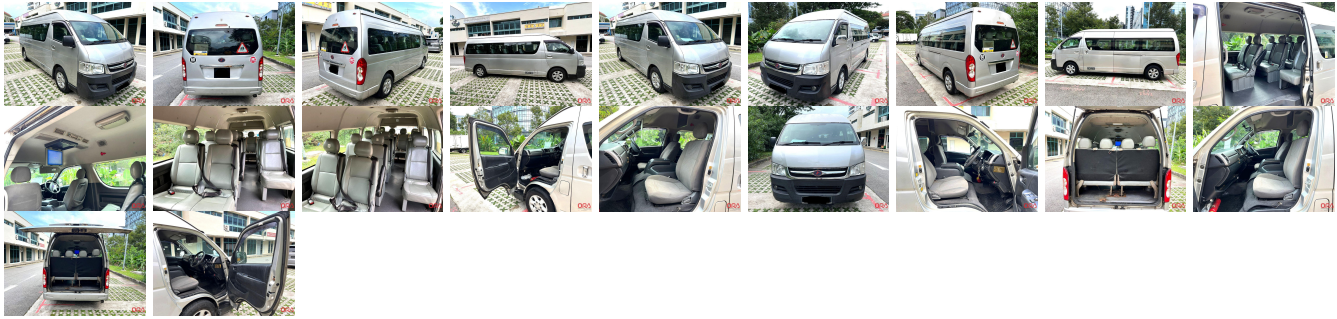

**Vehicle Information**

**ORA 1715**

JOYLONG

**First Registration Year:** 2013-12  
**Manufacture Year:** 2013-12

**Model:** HKL6540RCLWB **Chassis No:** LJSKA3BG4DD\*\***Transmission:** Manual **Exterior:**  
**Grade:** 4.5 **Engine:** **Mileage:** 73,000 **Interior:**  
**Fuel:** Diesel **Seats:** 15 **Engine Capacity:** 2,800  
**Drive Train:** 2WD **Color:** SILVER

**Vehicle Options:**

Pwr Steering	Pwr Wind	Pwr Mirrors	Center Lock
Air Cond	Reverse Camera	Pwr Slide Door	Easy Closer
Cruise Control	ABS	Air Bag	Fog Lamps
HID Head Lamps	LED Head Lamps	Spare Key	Remote Key
Push Start	Seat Heater	Pwr Seat	Leather Seat
Floor Mat	Sun Roof	Alloy Wheels	Grill Guard
Rear Wiper	Rear Spoiler	Stereo	Navi/TV
Car CD	Car MD	AUX	Spare Tire
Spare Tire Case	Puncture Repairing Kit	Tool	Jack
Operators Manual	Maint. Record		