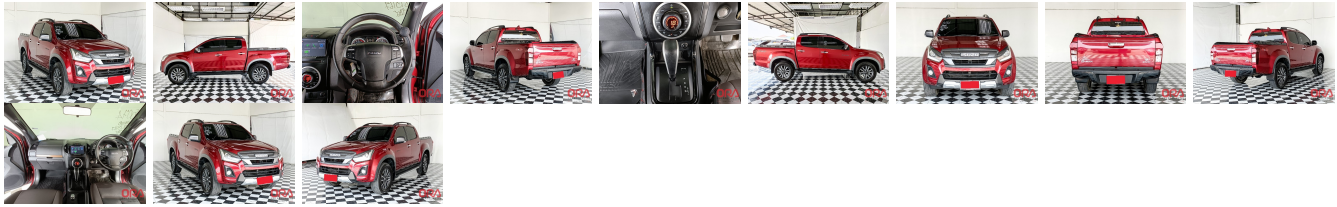

## Vehicle Information

ORA 1542

ISUZU First Registration Year: 2018-05  
 Manufacture Year: 2018-05

<b>Model:</b>	D-MAX	<b>Chassis No:</b>	MP1TFS85JXXXXXX	<b>Transmission:</b>	Automatic	<b>Exterior:</b>	
<b>Grade:</b>	4.5	<b>Engine:</b>		<b>Mileage:</b>	61,200	<b>Interior:</b>	
<b>Fuel:</b>	Diesel	<b>Seats:</b>	5	<b>Engine Capacity:</b>	3,000		
<b>Drive Train:</b>	4WD			<b>Color:</b>	RED		