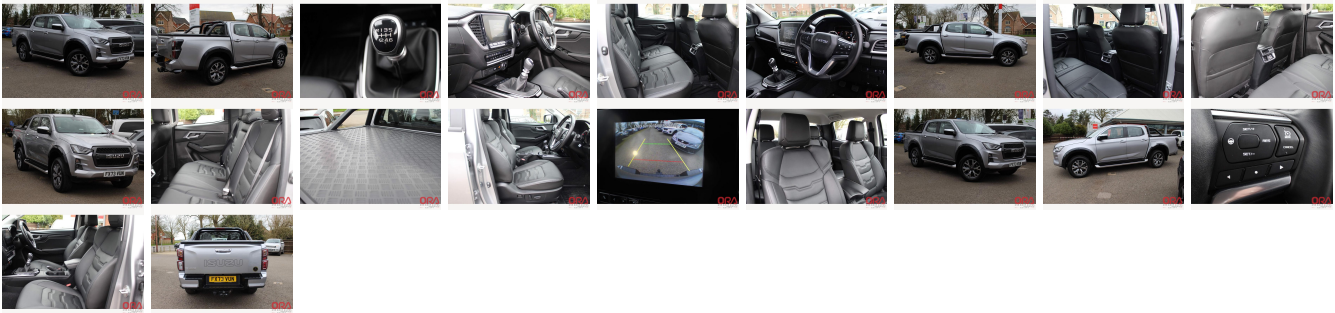

Vehicle Information

ORA 1374

ISUZU **First Registration Year:** 2023-06
Manufacture Year: 2023-06

Model: D-Max **Chassis No:** MP1TFS40XXXXXX **Transmission:** Manual **Exterior:**
Grade: 4.5 **Engine:** **Mileage:** 600 **Interior:**
Fuel: Diesel **Seats:** 5 **Engine Capacity:** 3,000
Drive Train: 4WD **Color:** GUN METTALIC

Vehicle Options:

Pwr Steering	Pwr Wind	Pwr Mirrors	Center Lock
Air Cond	Reverse Camera	Pwr Slide Door	Easy Closer
Cruise Control	ABS	Air Bag	Fog Lamps
HID Head Lamps	LED Head Lamps	Spare Key	Remote Key
Push Start	Seat Heater	Pwr Seat	Leather Seat
Floor Mat	Sun Roof	Alloy Wheels	Grill Guard
Rear Wiper	Rear Spoiler	Stereo	Navi/TV
Car CD	Car MD	AUX	Spare Tire
Spare Tire Case	Puncture Repairing Kit	Tool	Jack
Operators Manual	Maint. Record		