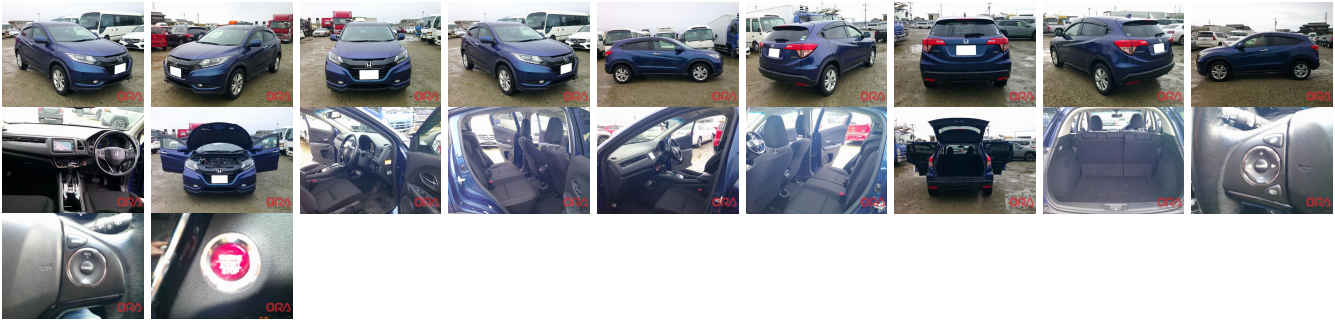

Vehicle Information

ORA 1356

HONDA
 First Registration Year: 2017-07
 Manufacture Year: 2017-07

Model: VEZEL X HONDA SENSING
Chassis No: RU2-124****
Transmission: Automatic
Exterior:
Engine:
Mileage: 92,503
Interior:
Grade: 4.5
Seats: 5
Engine Capacity: 1,500
Fuel: Petrol
Color: BLUE M
Drive Train: 4WD

Vehicle Options:

Pwr Steering	Pwr Wind	Pwr Mirrors	Center Lock
Air Cond	Reverse Camera	Pwr Slide Door	Easy Closer
Cruise Control	ABS	Air Bag	Fog Lamps
HID Head Lamps	LED Head Lamps	Spare Key	Remote Key
Push Start	Seat Heater	Pwr Seat	Leather Seat
Floor Mat	Sun Roof	Alloy Wheels	Grill Guard
Rear Wiper	Rear Spoiler	Stereo	Navi/TV
Car CD	Car MD	AUX	Spare Tire
Spare Tire Case	Puncture Repairing Kit	Tool	Jack
Operators Manual	Maint. Record		