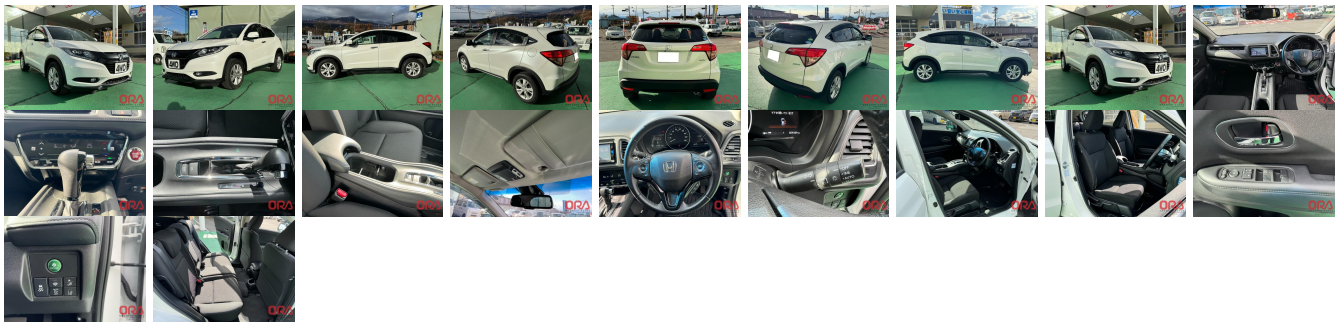

## Vehicle Information

ORA 1193

HONDA  
 First Registration Year: 2017-08  
 Manufacture Year: 2017-08

**Model:** VEZEL X HONDA SENSING  
**Chassis No:** RU2-124\*\*\*\*  
**Transmission:** Automatic  
**Exterior:**  
**Engine:**  
**Mileage:** 59,390  
**Interior:**  
**Grade:** 4.5  
**Seats:** 5  
**Engine Capacity:** 1,500  
**Fuel:** Petrol  
**Color:** PEARL  
**Drive Train:** 4WD

## Vehicle Options:

Pwr Steering	Pwr Wind	Pwr Mirrors	Center Lock
Air Cond	Reverse Camera	Pwr Slide Door	Easy Closer
Cruise Control	ABS	Air Bag	Fog Lamps
HID Head Lamps	LED Head Lamps	Spare Key	Remote Key
Push Start	Seat Heater	Pwr Seat	Leather Seat
Floor Mat	Sun Roof	Alloy Wheels	Grill Guard
Rear Wiper	Rear Spoiler	Stereo	Navi/TV
Car CD	Car MD	AUX	Spare Tire
Spare Tire Case	Puncture Repairing Kit	Tool	Jack
Operators Manual	Maint. Record		