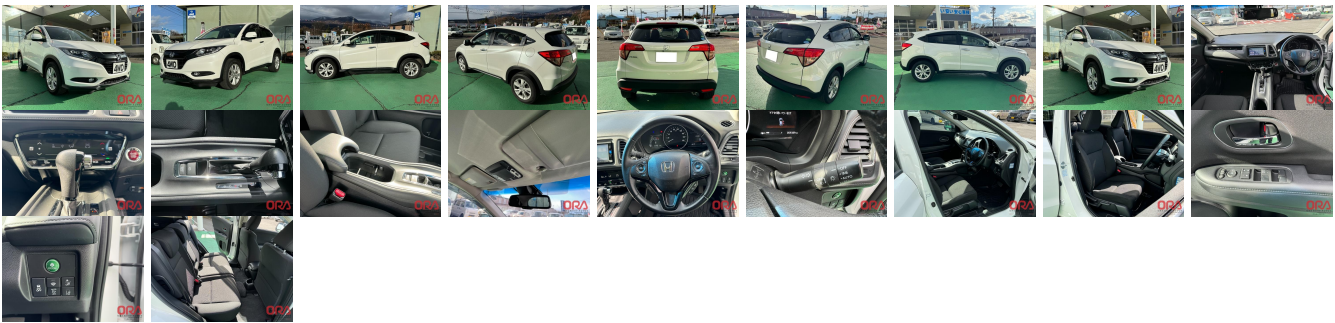

## Vehicle Information

ORA 1193

HONDA  
 First Registration Year: 2017-08  
 Manufacture Year: 2017-08

**Model:** VEZEL X HONDA SENSING  
**Chassis No:** RU2-124\*\*\*\*  
**Transmission:** Automatic  
**Exterior:**  
**Engine:**  
**Mileage:** 59,390  
**Interior:**  
**Grade:** 4.5  
**Seats:** 5  
**Engine Capacity:** 1,500  
**Fuel:** Petrol  
**Color:** PEARL  
**Drive Train:** 4WD

## Vehicle Options:

Pwr Steering	Pwr Wind	Pwr Mirrors	Center Lock
Air Cond	Reverse Camera	Pwr Slide Door	Easy Closer
Cruise Control	ABS	Air Bag	Fog Lamps
HID Head Lamps	LED Head Lamps	Spare Key	Remote Key
Push Start	Seat Heater	Pwr Seat	Leather Seat
Floor Mat	Sun Roof	Alloy Wheels	Grill Guard
Rear Wiper	Rear Spoiler	Stereo	Navi/TV
Car CD	Car MD	AUX	Spare Tire
Spare Tire Case	Puncture Repairing Kit	Tool	Jack
Operators Manual	Maint. Record		