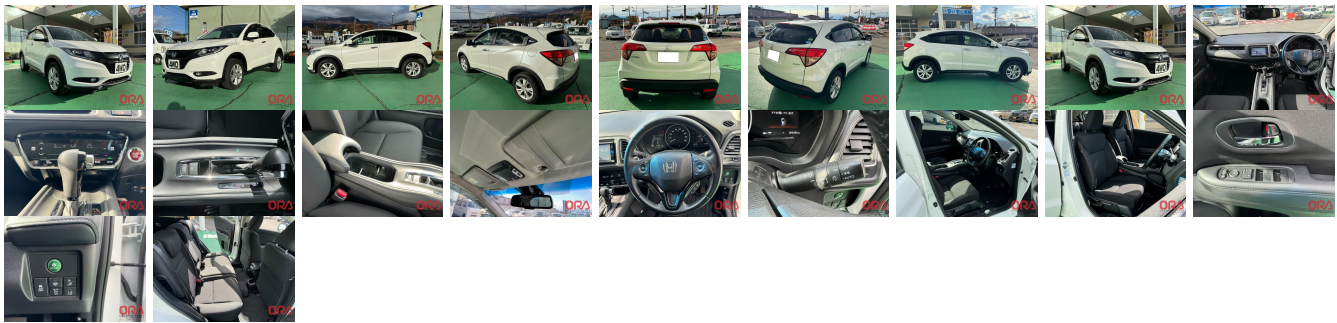

## Vehicle Information

ORA 1193

HONDA  
 First Registration Year: 2017-08  
 Manufacture Year: 2017-08

**Model:** VEZEL X HONDA SENSING  
**Chassis No:** RU2-124\*\*\*\*  
**Transmission:** Automatic  
**Exterior:**  
**Engine:**  
**Mileage:** 59,390  
**Interior:**  
**Grade:** 4.5  
**Seats:** 5  
**Engine Capacity:** 1,500  
**Fuel:** Petrol  
**Color:** PEARL  
**Drive Train:** 4WD

## Vehicle Options:

|                  |                        |                |              |
|------------------|------------------------|----------------|--------------|
| Pwr Steering     | Pwr Wind               | Pwr Mirrors    | Center Lock  |
| Air Cond         | Reverse Camera         | Pwr Slide Door | Easy Closer  |
| Cruise Control   | ABS                    | Air Bag        | Fog Lamps    |
| HID Head Lamps   | LED Head Lamps         | Spare Key      | Remote Key   |
| Push Start       | Seat Heater            | Pwr Seat       | Leather Seat |
| Floor Mat        | Sun Roof               | Alloy Wheels   | Grill Guard  |
| Rear Wiper       | Rear Spoiler           | Stereo         | Navi/TV      |
| Car CD           | Car MD                 | AUX            | Spare Tire   |
| Spare Tire Case  | Puncture Repairing Kit | Tool           | Jack         |
| Operators Manual | Maint. Record          |                |              |