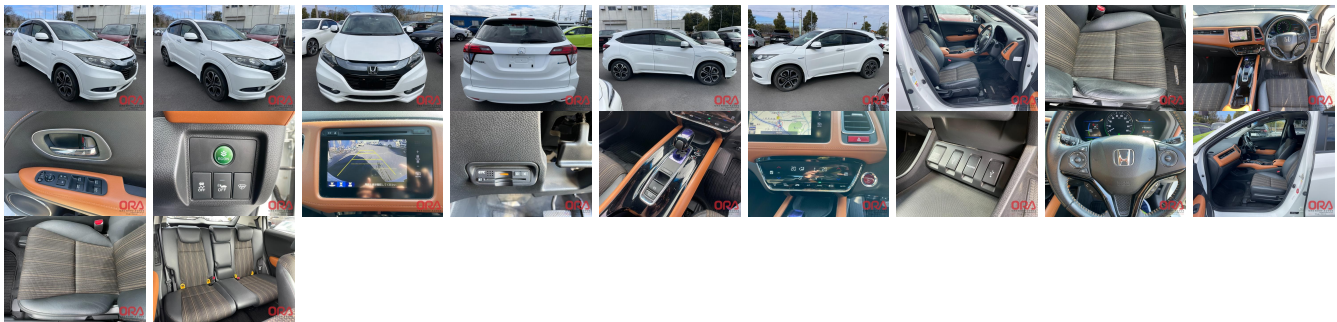

Vehicle Information

ORA 1351

HONDA First Registration Year: 2015-01
 Manufacture Year: 2015-01

Model: VEZEL HYBRID Z **Chassis No:** RU3-108**** **Transmission:** Automatic **Exterior:**
Grade: 4.5 **Engine:** **Mileage:** 103,400 **Interior:**
Fuel: Hybrid **Seats:** 5 **Engine Capacity:** 1,500
Drive Train: 2WD **Color:** PEARL WHITE

Vehicle Options:

Pwr Steering	Pwr Wind	Pwr Mirrors	Center Lock
Air Cond	Reverse Camera	Pwr Slide Door	Easy Closer
Cruise Control	ABS	Air Bag	Fog Lamps
HID Head Lamps	LED Head Lamps	Spare Key	Remote Key
Push Start	Seat Heater	Pwr Seat	Leather Seat
Floor Mat	Sun Roof	Alloy Wheels	Grill Guard
Rear Wiper	Rear Spoiler	Stereo	Navi/TV
Car CD	Car MD	AUX	Spare Tire
Spare Tire Case	Puncture Repairing Kit	Tool	Jack
Operators Manual	Maint. Record		