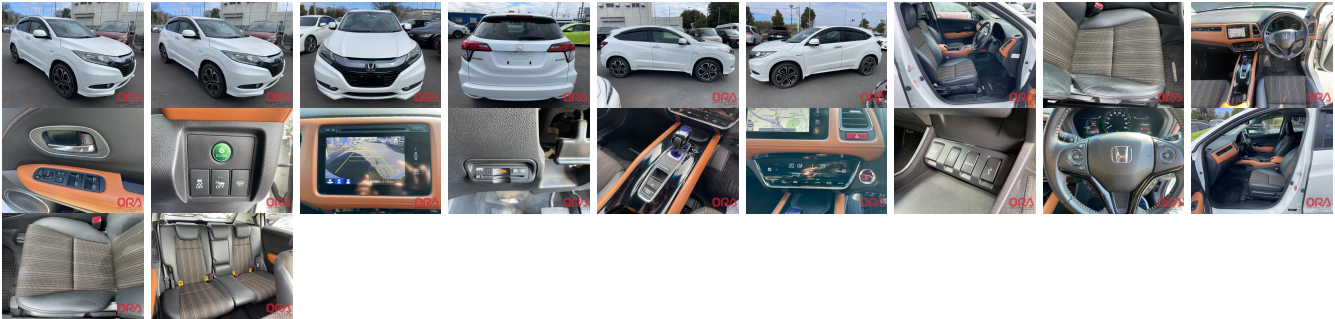

## Vehicle Information

ORA 1351

HONDA

**First Registration Year:** 2015-01  
**Manufacture Year:** 2015-01

**Model:** VEZEL HYBRID Z  
**Grade:** 4.5  
**Fuel:** Hybrid  
**Drive Train:** 2WD

**Chassis No:** RU3-108\*\*\*\*  
**Engine:**  
**Seats:** 5

**Transmission:** Automatic  
**Mileage:** 103,400  
**Engine Capacity:** 1,500  
**Color:** PEARL WHITE

**Exterior:**  
**Interior:**

## Vehicle Options:

Pwr Steering	Pwr Wind	Pwr Mirrors	Center Lock
Air Cond	Reverse Camera	Pwr Slide Door	Easy Closer
Cruise Control	ABS	Air Bag	Fog Lamps
HID Head Lamps	LED Head Lamps	Spare Key	Remote Key
Push Start	Seat Heater	Pwr Seat	Leather Seat
Floor Mat	Sun Roof	Alloy Wheels	Grill Guard
Rear Wiper	Rear Spoiler	Stereo	Navi/TV
Car CD	Car MD	AUX	Spare Tire
Spare Tire Case	Puncture Repairing Kit	Tool	Jack
Operators Manual	Maint. Record		