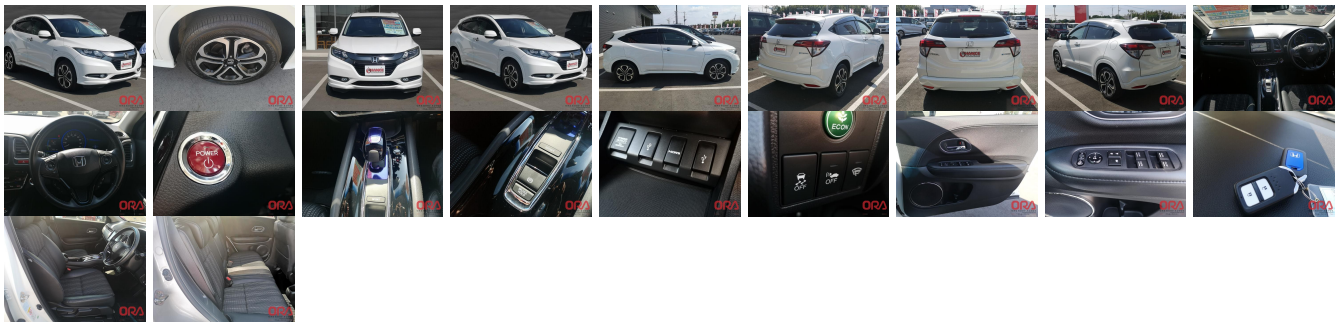

**Vehicle Information**

**ORA 1184**

**HONDA** **First Registration Year:** 2015-09  
**Manufacture Year:** 2015-09

**Model:** VEZEL HYBRID Z **Chassis No:** RU3-109\*\*\*\* **Transmission:** CVT **Exterior:**  
**Grade:** 4.5 **Engine:** **Mileage:** 60,000 **Interior:**  
**Fuel:** Hybrid **Seats:** 5 **Engine Capacity:** 1,500  
**Drive Train:** 2WD **Color:** PEARL WHITE

**Vehicle Options:**

Pwr Steering	Pwr Wind	Pwr Mirrors	Center Lock
Air Cond	Reverse Camera	Pwr Slide Door	Easy Closer
Cruise Control	ABS	Air Bag	Fog Lamps
HID Head Lamps	LED Head Lamps	Spare Key	Remote Key
Push Start	Seat Heater	Pwr Seat	Leather Seat
Floor Mat	Sun Roof	Alloy Wheels	Grill Guard
Rear Wiper	Rear Spoiler	Stereo	Navi/TV
Car CD	Car MD	AUX	Spare Tire
Spare Tire Case	Puncture Repairing Kit	Tool	Jack
Operators Manual	Maint. Record		