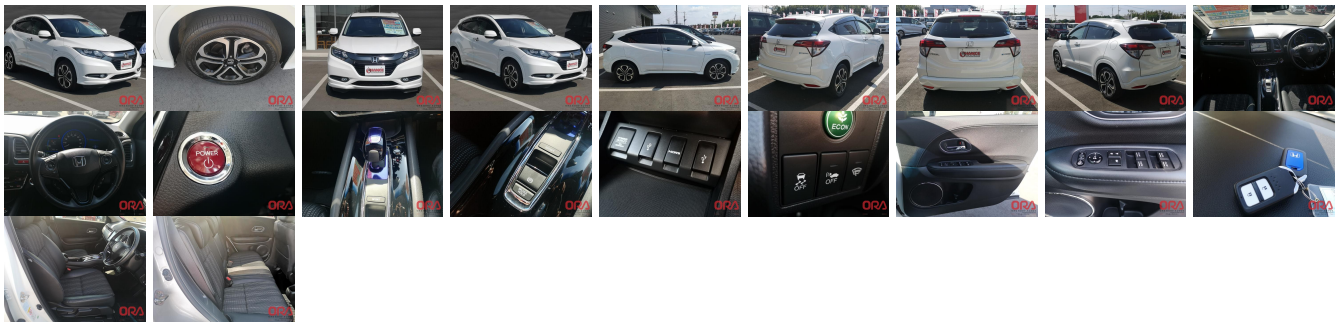

Vehicle Information

ORA 1184

HONDA **First Registration Year:** 2015-09
Manufacture Year: 2015-09

Model: VEZEL HYBRID Z **Chassis No:** RU3-109**** **Transmission:** CVT **Exterior:**
Grade: 4.5 **Engine:** **Mileage:** 60,000 **Interior:**
Fuel: Hybrid **Seats:** 5 **Engine Capacity:** 1,500
Drive Train: 2WD **Color:** PEARL WHITE

Vehicle Options:

Pwr Steering	Pwr Wind	Pwr Mirrors	Center Lock
Air Cond	Reverse Camera	Pwr Slide Door	Easy Closer
Cruise Control	ABS	Air Bag	Fog Lamps
HID Head Lamps	LED Head Lamps	Spare Key	Remote Key
Push Start	Seat Heater	Pwr Seat	Leather Seat
Floor Mat	Sun Roof	Alloy Wheels	Grill Guard
Rear Wiper	Rear Spoiler	Stereo	Navi/TV
Car CD	Car MD	AUX	Spare Tire
Spare Tire Case	Puncture Repairing Kit	Tool	Jack
Operators Manual	Maint. Record		