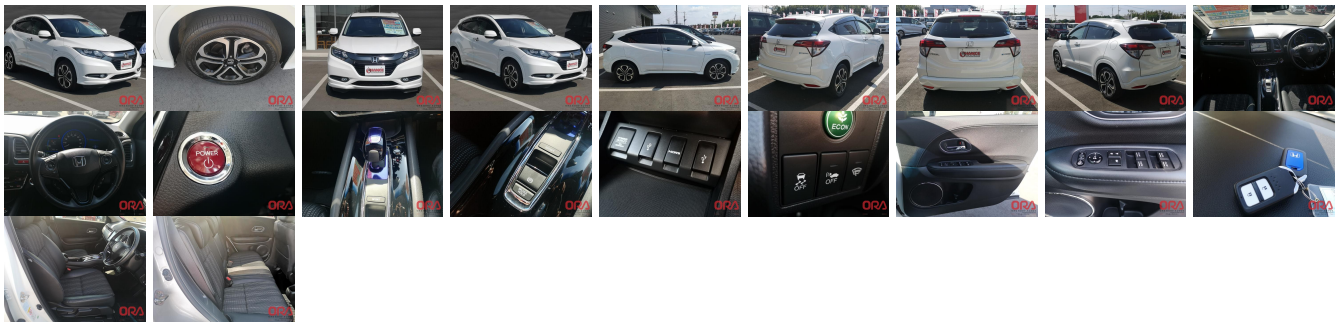

Vehicle Information

ORA 1184

HONDA First Registration Year: 2015-09
 Manufacture Year: 2015-09

Model: VEZEL HYBRID Z **Chassis No:** RU3-109**** **Transmission:** CVT **Exterior:**
Grade: 4.5 **Engine:** **Mileage:** 60,000 **Interior:**
Fuel: Hybrid **Seats:** 5 **Engine Capacity:** 1,500
Drive Train: 2WD **Color:** PEARL WHITE

Vehicle Options:

Pwr Steering	Pwr Wind	Pwr Mirrors	Center Lock
Air Cond	Reverse Camera	Pwr Slide Door	Easy Closer
Cruise Control	ABS	Air Bag	Fog Lamps
HID Head Lamps	LED Head Lamps	Spare Key	Remote Key
Push Start	Seat Heater	Pwr Seat	Leather Seat
Floor Mat	Sun Roof	Alloy Wheels	Grill Guard
Rear Wiper	Rear Spoiler	Stereo	Navi/TV
Car CD	Car MD	AUX	Spare Tire
Spare Tire Case	Puncture Repairing Kit	Tool	Jack
Operators Manual	Maint. Record		