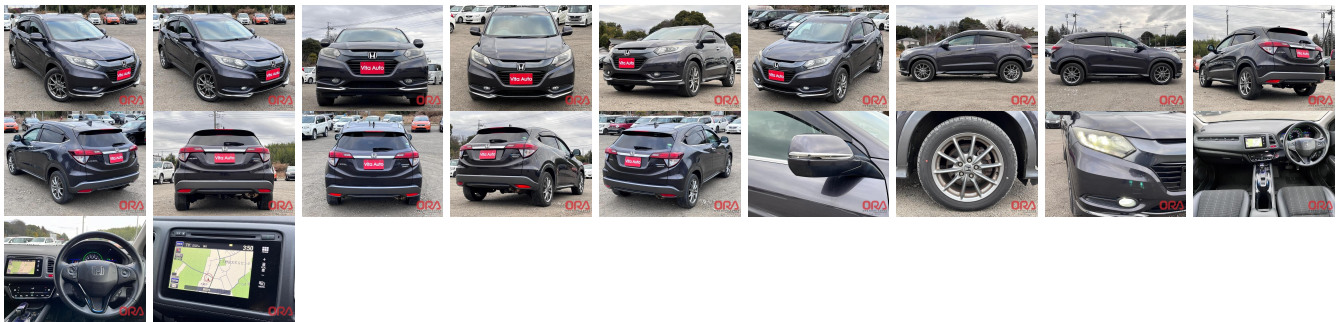

Vehicle Information

ORA 1352

HONDA

First Registration Year: 2013-12
Manufacture Year: 2013-12

Model: VEZEL HYBRID X L PACKAGE **Chassis No:** RU4-102**** **Transmission:** Automatic **Exterior:**
Grade: 4.5 **Engine:** **Mileage:** 120,553 **Interior:**
Fuel: Hybrid **Seats:** 5 **Engine Capacity:** 1,500
Drive Train: 4WD **Color:** BLACK

Vehicle Options:

Pwr Steering	Pwr Wind	Pwr Mirrors	Center Lock
Air Cond	Reverse Camera	Pwr Slide Door	Easy Closer
Cruise Control	ABS	Air Bag	Fog Lamps
HID Head Lamps	LED Head Lamps	Spare Key	Remote Key
Push Start	Seat Heater	Pwr Seat	Leather Seat
Floor Mat	Sun Roof	Alloy Wheels	Grill Guard
Rear Wiper	Rear Spoiler	Stereo	Navi/TV
Car CD	Car MD	AUX	Spare Tire
Spare Tire Case	Puncture Repairing Kit	Tool	Jack
Operators Manual	Maint. Record		