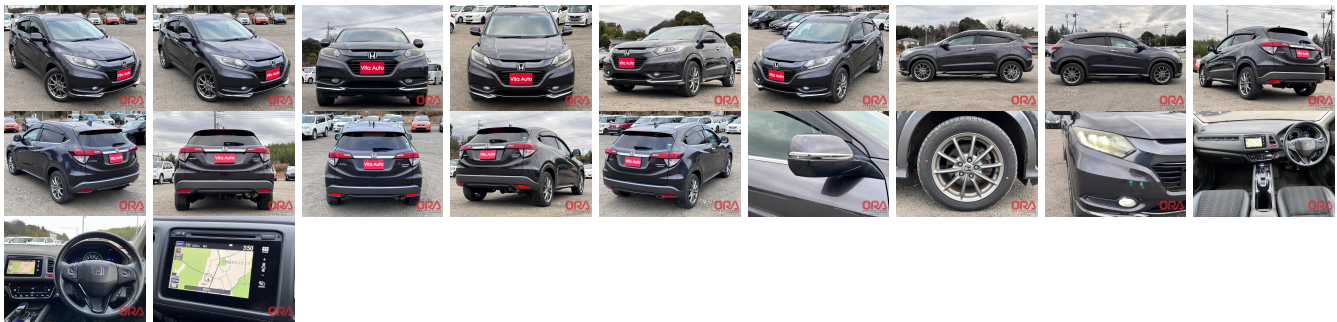

**Vehicle Information**

**ORA 1352**

HONDA

**First Registration Year:** 2013-12  
**Manufacture Year:** 2013-12

**Model:** VEZEL HYBRID X L PACKAGE    **Chassis No:** RU4-102\*\*\*\*    **Transmission:** Automatic    **Exterior:**  
**Grade:** 4.5    **Engine:**    **Mileage:** 120,553    **Interior:**  
**Fuel:** Hybrid    **Seats:** 5    **Engine Capacity:** 1,500  
**Drive Train:** 4WD    **Color:** BLACK

**Vehicle Options:**

Pwr Steering	Pwr Wind	Pwr Mirrors	Center Lock
Air Cond	Reverse Camera	Pwr Slide Door	Easy Closer
Cruise Control	ABS	Air Bag	Fog Lamps
HID Head Lamps	LED Head Lamps	Spare Key	Remote Key
Push Start	Seat Heater	Pwr Seat	Leather Seat
Floor Mat	Sun Roof	Alloy Wheels	Grill Guard
Rear Wiper	Rear Spoiler	Stereo	Navi/TV
Car CD	Car MD	AUX	Spare Tire
Spare Tire Case	Puncture Repairing Kit	Tool	Jack
Operators Manual	Maint. Record		

**\$5,100**