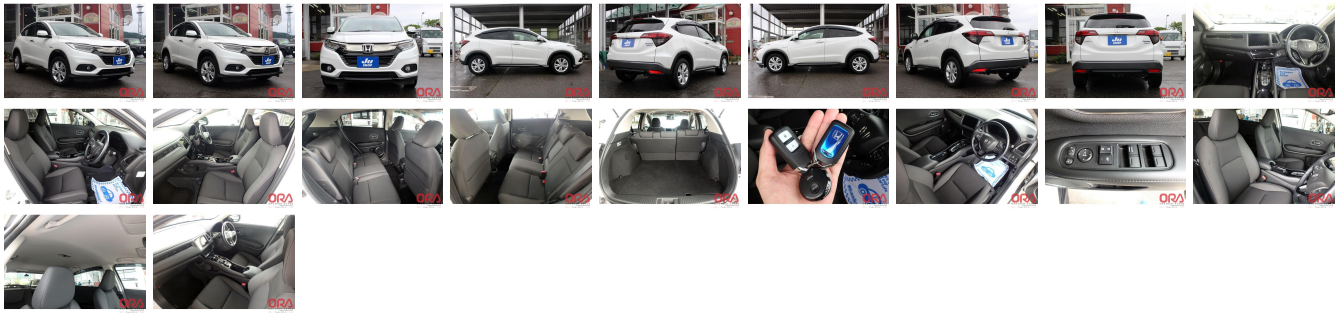

Vehicle Information

ORA 1202

HONDA
 First Registration Year: 2020-11
 Manufacture Year: 2020-11

Model: VEZEL HYBRID X HONDA SENSING
Chassis No: RU4-131****
Engine:
Transmission: Automatic
Mileage: 44,085
Engine Capacity: 1,500
Exterior:
Interior:
Grade: 4.5
Seats: 5
Fuel: Hybrid
Color: WHITE M
Drive Train: 4WD

Vehicle Options:

Pwr Steering	Pwr Wind	Pwr Mirrors	Center Lock
Air Cond	Reverse Camera	Pwr Slide Door	Easy Closer
Cruise Control	ABS	Air Bag	Fog Lamps
HID Head Lamps	LED Head Lamps	Spare Key	Remote Key
Push Start	Seat Heater	Pwr Seat	Leather Seat
Floor Mat	Sun Roof	Alloy Wheels	Grill Guard
Rear Wiper	Rear Spoiler	Stereo	Navi/TV
Car CD	Car MD	AUX	Spare Tire
Spare Tire Case	Puncture Repairing Kit	Tool	Jack
Operators Manual	Maint. Record		