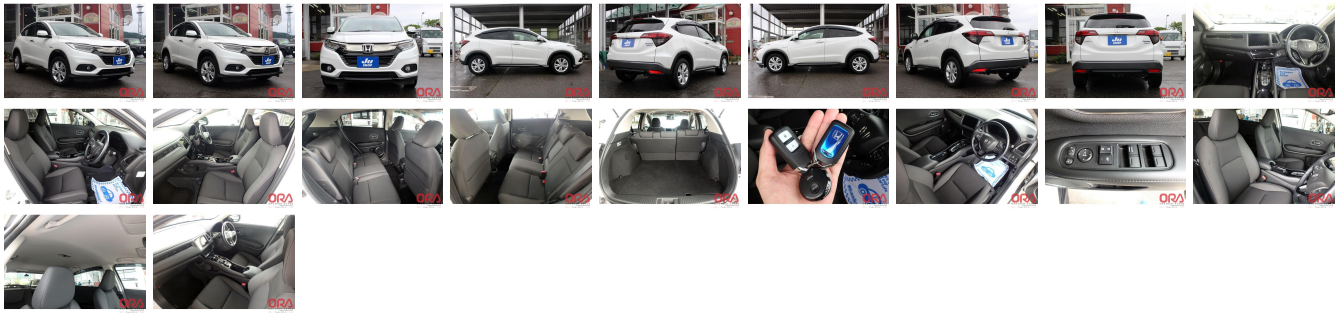

## Vehicle Information

ORA 1202

HONDA  
 First Registration Year: 2020-11  
 Manufacture Year: 2020-11

**Model:** VEZEL HYBRID X HONDA SENSING  
**Chassis No:** RU4-131\*\*\*\*  
**Engine:**  
**Transmission:** Automatic  
**Mileage:** 44,085  
**Engine Capacity:** 1,500  
**Exterior:**  
**Interior:**  
**Grade:** 4.5  
**Seats:** 5  
**Fuel:** Hybrid  
**Color:** WHITE M  
**Drive Train:** 4WD

## Vehicle Options:

Pwr Steering	Pwr Wind	Pwr Mirrors	Center Lock
Air Cond	Reverse Camera	Pwr Slide Door	Easy Closer
Cruise Control	ABS	Air Bag	Fog Lamps
HID Head Lamps	LED Head Lamps	Spare Key	Remote Key
Push Start	Seat Heater	Pwr Seat	Leather Seat
Floor Mat	Sun Roof	Alloy Wheels	Grill Guard
Rear Wiper	Rear Spoiler	Stereo	Navi/TV
Car CD	Car MD	AUX	Spare Tire
Spare Tire Case	Puncture Repairing Kit	Tool	Jack
Operators Manual	Maint. Record		