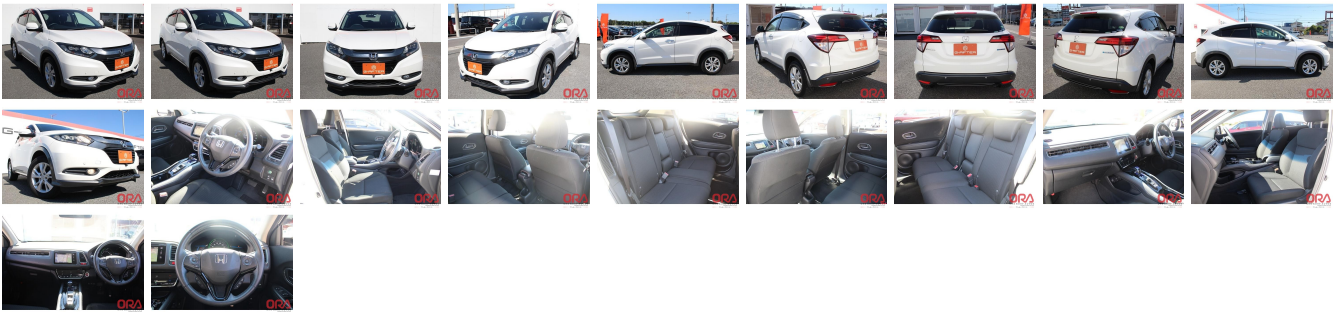

Vehicle Information

ORA 1200

HONDA

First Registration Year: 2015-05
Manufacture Year: 2015-05

Model: VEZEL HYBRID X
Grade: 4.5
Fuel: Hybrid
Drive Train: 2WD

Chassis No: RU3-112****
Engine:
Seats: 5

Transmission: Automatic
Mileage: 35,628
Engine Capacity: 1,500
Color: PEARL WHITE

Exterior:
Interior:

Vehicle Options:

| | | | |
|------------------|------------------------|----------------|--------------|
| Pwr Steering | Pwr Wind | Pwr Mirrors | Center Lock |
| Air Cond | Reverse Camera | Pwr Slide Door | Easy Closer |
| Cruise Control | ABS | Air Bag | Fog Lamps |
| HID Head Lamps | LED Head Lamps | Spare Key | Remote Key |
| Push Start | Seat Heater | Pwr Seat | Leather Seat |
| Floor Mat | Sun Roof | Alloy Wheels | Grill Guard |
| Rear Wiper | Rear Spoiler | Stereo | Navi/TV |
| Car CD | Car MD | AUX | Spare Tire |
| Spare Tire Case | Puncture Repairing Kit | Tool | Jack |
| Operators Manual | Maint. Record | | |