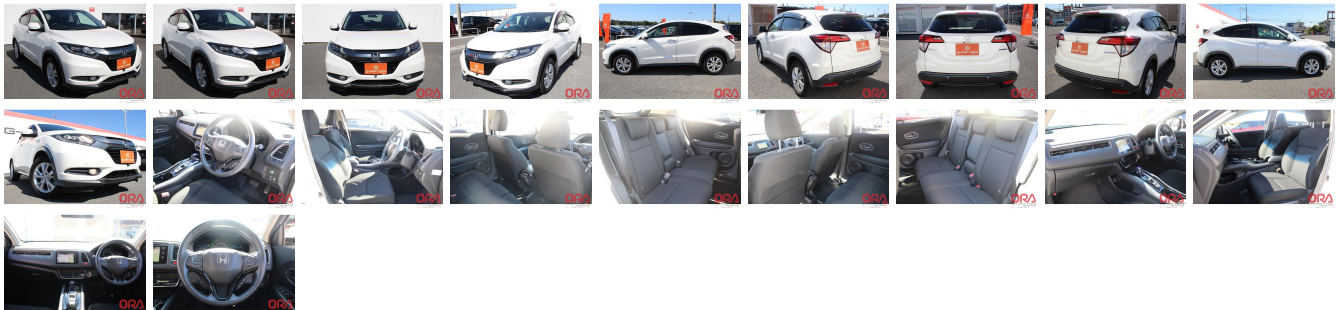

## Vehicle Information

ORA 1200

HONDA

**First Registration Year:** 2015-05  
**Manufacture Year:** 2015-05

**Model:** VEZEL HYBRID X  
**Grade:** 4.5  
**Fuel:** Hybrid  
**Drive Train:** 2WD

**Chassis No:** RU3-112\*\*\*\*  
**Engine:**  
**Seats:** 5

**Transmission:** Automatic  
**Mileage:** 35,628  
**Engine Capacity:** 1,500  
**Color:** PEARL WHITE

**Exterior:**  
**Interior:**

## Vehicle Options:

Pwr Steering	Pwr Wind	Pwr Mirrors	Center Lock
Air Cond	Reverse Camera	Pwr Slide Door	Easy Closer
Cruise Control	ABS	Air Bag	Fog Lamps
HID Head Lamps	LED Head Lamps	Spare Key	Remote Key
Push Start	Seat Heater	Pwr Seat	Leather Seat
Floor Mat	Sun Roof	Alloy Wheels	Grill Guard
Rear Wiper	Rear Spoiler	Stereo	Navi/TV
Car CD	Car MD	AUX	Spare Tire
Spare Tire Case	Puncture Repairing Kit	Tool	Jack
Operators Manual	Maint. Record		