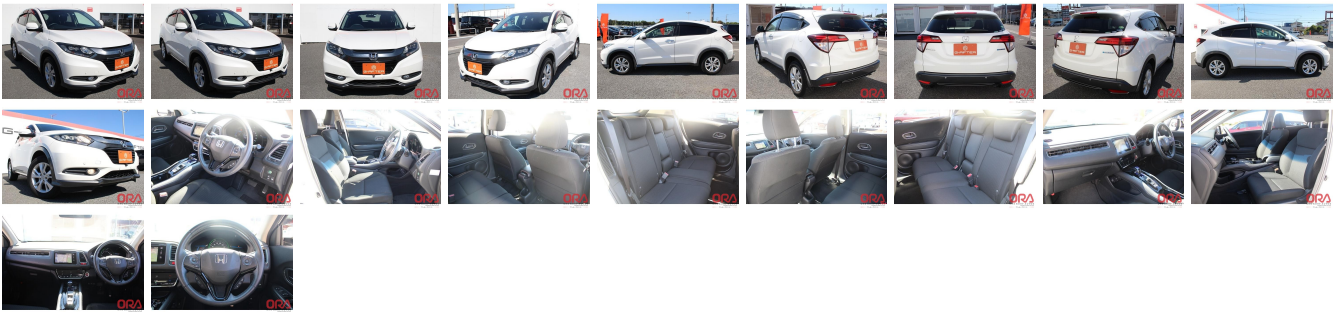

## Vehicle Information

ORA 1200

HONDA

**First Registration Year:** 2015-05  
**Manufacture Year:** 2015-05

**Model:** VEZEL HYBRID X  
**Grade:** 4.5  
**Fuel:** Hybrid  
**Drive Train:** 2WD

**Chassis No:** RU3-112\*\*\*\*  
**Engine:**  
**Seats:** 5

**Transmission:** Automatic  
**Mileage:** 35,628  
**Engine Capacity:** 1,500  
**Color:** PEARL WHITE

**Exterior:**  
**Interior:**

## Vehicle Options:

Pwr Steering	Pwr Wind	Pwr Mirrors	Center Lock
Air Cond	Reverse Camera	Pwr Slide Door	Easy Closer
Cruise Control	ABS	Air Bag	Fog Lamps
HID Head Lamps	LED Head Lamps	Spare Key	Remote Key
Push Start	Seat Heater	Pwr Seat	Leather Seat
Floor Mat	Sun Roof	Alloy Wheels	Grill Guard
Rear Wiper	Rear Spoiler	Stereo	Navi/TV
Car CD	Car MD	AUX	Spare Tire
Spare Tire Case	Puncture Repairing Kit	Tool	Jack
Operators Manual	Maint. Record		