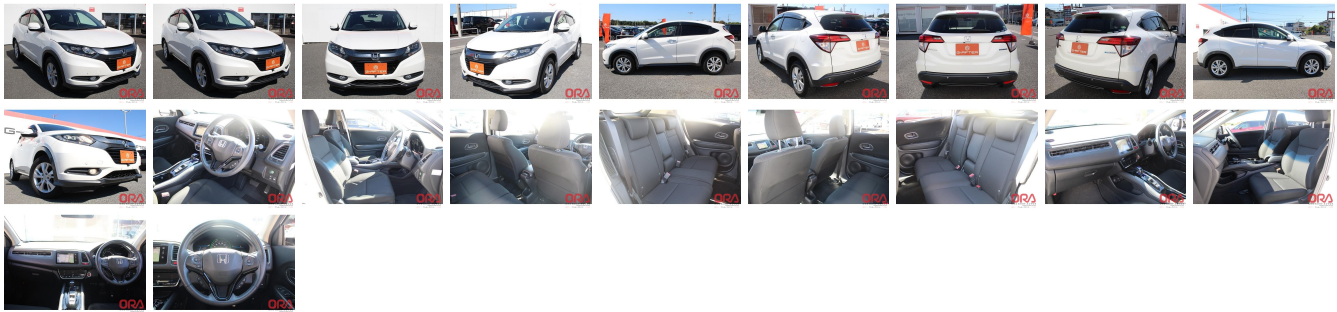

Vehicle Information

ORA 1200

HONDA

First Registration Year: 2015-05
Manufacture Year: 2015-05

Model: VEZEL HYBRID X
Grade: 4.5
Fuel: Hybrid
Drive Train: 2WD

Chassis No: RU3-112****
Engine:
Seats: 5

Transmission: Automatic
Mileage: 35,628
Engine Capacity: 1,500
Color: PEARL WHITE

Exterior:
Interior:

Vehicle Options:

Pwr Steering	Pwr Wind	Pwr Mirrors	Center Lock
Air Cond	Reverse Camera	Pwr Slide Door	Easy Closer
Cruise Control	ABS	Air Bag	Fog Lamps
HID Head Lamps	LED Head Lamps	Spare Key	Remote Key
Push Start	Seat Heater	Pwr Seat	Leather Seat
Floor Mat	Sun Roof	Alloy Wheels	Grill Guard
Rear Wiper	Rear Spoiler	Stereo	Navi/TV
Car CD	Car MD	AUX	Spare Tire
Spare Tire Case	Puncture Repairing Kit	Tool	Jack
Operators Manual	Maint. Record		