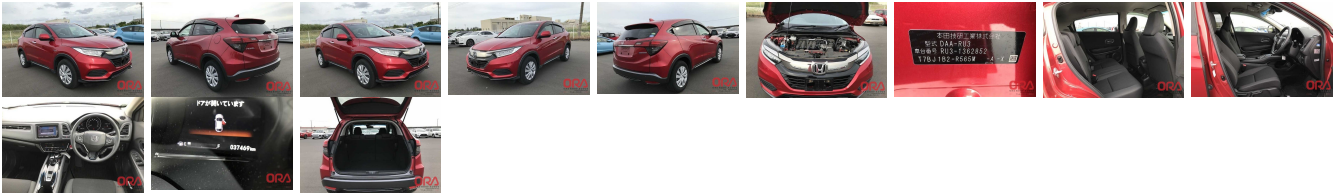

**Vehicle Information**

**ORA 1902**

HONDA First Registration Year: 2020-03  
 Manufacture Year: 2020-03

<b>Model:</b> VEZEL	<b>Chassis No:</b> RU3-1362852	<b>Transmission:</b> Automatic	<b>Exterior:</b>
<b>Grade:</b> 4	<b>Engine:</b>	<b>Mileage:</b> 38,000	<b>Interior:</b>
<b>Fuel:</b> Hybrid	<b>Seats:</b> 5	<b>Engine Capacity:</b> 1,500	
<b>Drive Train:</b> 2WD		<b>Color:</b> RED	

**Vehicle Options:**

Pwr Steering	Pwr Wind	Pwr Mirrors	Center Lock
Air Cond	Reverse Camera	Pwr Slide Door	Easy Closer
Cruise Control	ABS	Air Bag	Fog Lamps
HID Head Lamps	LED Head Lamps	Spare Key	Remote Key
Push Start	Seat Heater	Pwr Seat	Leather Seat
Floor Mat	Sun Roof	Alloy Wheels	Grill Guard
Rear Wiper	Rear Spoiler	Stereo	Navi/TV
Car CD	Car MD	AUX	Spare Tire
Spare Tire Case	Puncture Repairing Kit	Tool	Jack
Operators Manual	Maint. Record		