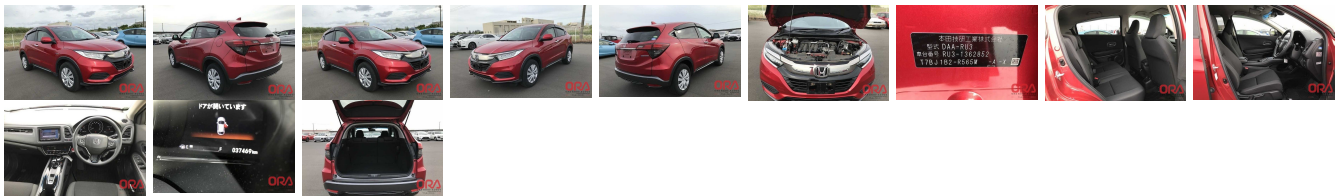

Vehicle Information

ORA 1902

HONDA
 First Registration Year: 2020-03
 Manufacture Year: 2020-03

Model: VEZEL **Chassis No:** RU3-1362852 **Transmission:** Automatic **Exterior:**
Grade: 4 **Engine:** **Mileage:** 38,000 **Interior:**
Fuel: Hybrid **Seats:** 5 **Engine Capacity:** 1,500
Drive Train: 2WD **Color:** RED

Vehicle Options:

Pwr Steering	Pwr Wind	Pwr Mirrors	Center Lock
Air Cond	Reverse Camera	Pwr Slide Door	Easy Closer
Cruise Control	ABS	Air Bag	Fog Lamps
HID Head Lamps	LED Head Lamps	Spare Key	Remote Key
Push Start	Seat Heater	Pwr Seat	Leather Seat
Floor Mat	Sun Roof	Alloy Wheels	Grill Guard
Rear Wiper	Rear Spoiler	Stereo	Navi/TV
Car CD	Car MD	AUX	Spare Tire
Spare Tire Case	Puncture Repairing Kit	Tool	Jack
Operators Manual	Maint. Record		