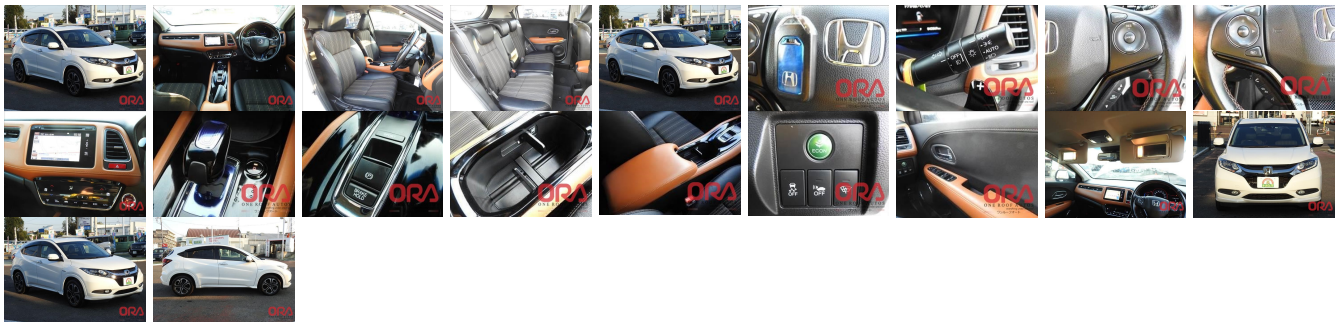

Vehicle Information

ORA 6187

HONDA First Registration Year: 2015-10
 Manufacture Year: 2015-10

Model: VEZEL	Chassis No: RU1-102****	Transmission: Automatic	Exterior:
Grade: 4.0	Engine:	Mileage: 4,100	Interior:
Fuel: Hybrid	Seats: 5	Engine Capacity: 1,500	
Drive Train: 2WD		Color: PEARL WHITE	

Vehicle Options:

Pwr Steering	Pwr Wind	Pwr Mirrors	Center Lock
Air Cond	Reverse Camera	Pwr Slide Door	Easy Closer
Cruise Control	ABS	Air Bag	Fog Lamps
HID Head Lamps	LED Head Lamps	Spare Key	Remote Key
Push Start	Seat Heater	Pwr Seat	Leather Seat
Floor Mat	Sun Roof	Alloy Wheels	Grill Guard
Rear Wiper	Rear Spoiler	Stereo	Navi/TV
Car CD	Car MD	AUX	Spare Tire
Spare Tire Case	Puncture Repairing Kit	Tool	Jack
Operators Manual	Maint. Record		