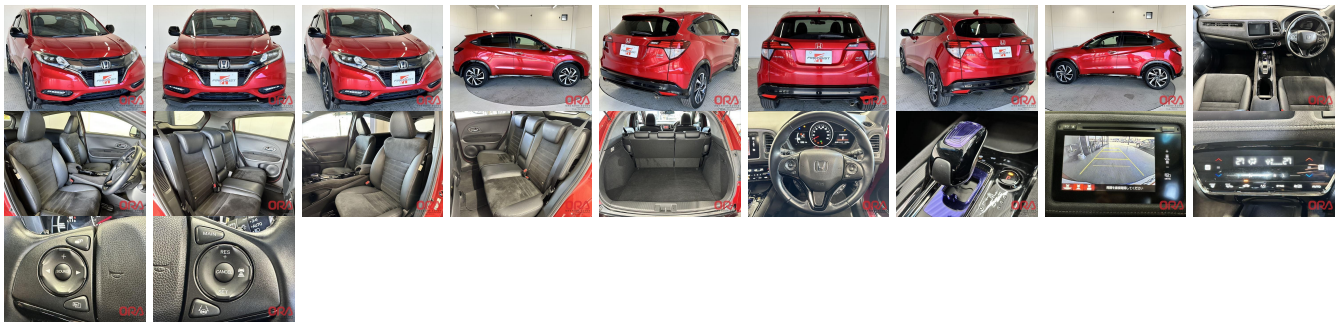

Vehicle Information

ORA 6165

HONDA First Registration Year: 2015-02
 Manufacture Year: 2015-02

| | | | | | | |
|---------------------|--------|--------------------|-------------|-------------------------|-----------|------------------|
| Model: | VEZEL | Chassis No: | RU1-122**** | Transmission: | Automatic | Exterior: |
| Grade: | 3.5 | Engine: | | Mileage: | 58,495 | Interior: |
| Fuel: | Petrol | Seats: | 5 | Engine Capacity: | 1,500 | |
| Drive Train: | 2WD | | | Color: | RED | |

Vehicle Options:

| | | | |
|------------------|------------------------|----------------|--------------|
| Pwr Steering | Pwr Wind | Pwr Mirrors | Center Lock |
| Air Cond | Reverse Camera | Pwr Slide Door | Easy Closer |
| Cruise Control | ABS | Air Bag | Fog Lamps |
| HID Head Lamps | LED Head Lamps | Spare Key | Remote Key |
| Push Start | Seat Heater | Pwr Seat | Leather Seat |
| Floor Mat | Sun Roof | Alloy Wheels | Grill Guard |
| Rear Wiper | Rear Spoiler | Stereo | Navi/TV |
| Car CD | Car MD | AUX | Spare Tire |
| Spare Tire Case | Puncture Repairing Kit | Tool | Jack |
| Operators Manual | Maint. Record | | |