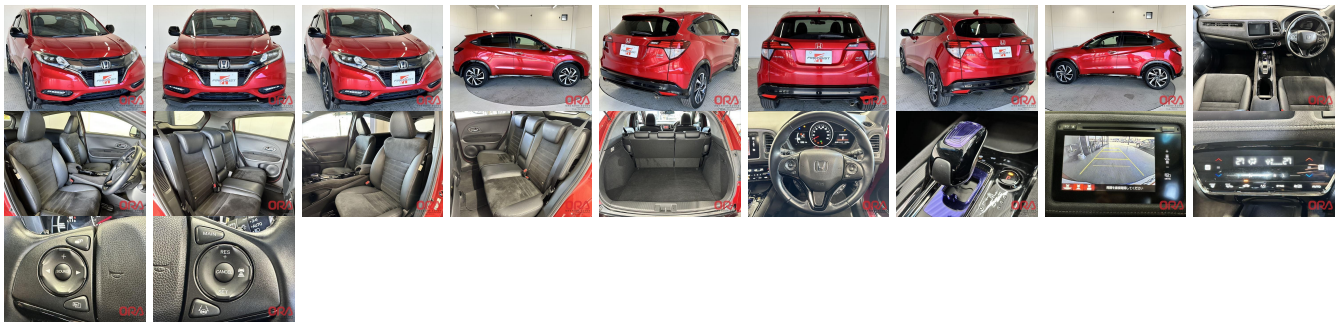

Vehicle Information

ORA 6165

HONDA

First Registration Year: 2015-02
 Manufacture Year: 2015-02

Model: VEZEL **Chassis No:** RU1-122**** **Transmission:** Automatic **Exterior:**
Grade: 3.5 **Engine:** **Mileage:** 58,495 **Interior:**
Fuel: Petrol **Seats:** 5 **Engine Capacity:** 1,500
Drive Train: 2WD **Color:** RED

Vehicle Options:

Pwr Steering	Pwr Wind	Pwr Mirrors	Center Lock
Air Cond	Reverse Camera	Pwr Slide Door	Easy Closer
Cruise Control	ABS	Air Bag	Fog Lamps
HID Head Lamps	LED Head Lamps	Spare Key	Remote Key
Push Start	Seat Heater	Pwr Seat	Leather Seat
Floor Mat	Sun Roof	Alloy Wheels	Grill Guard
Rear Wiper	Rear Spoiler	Stereo	Navi/TV
Car CD	Car MD	AUX	Spare Tire
Spare Tire Case	Puncture Repairing Kit	Tool	Jack
Operators Manual	Maint. Record		