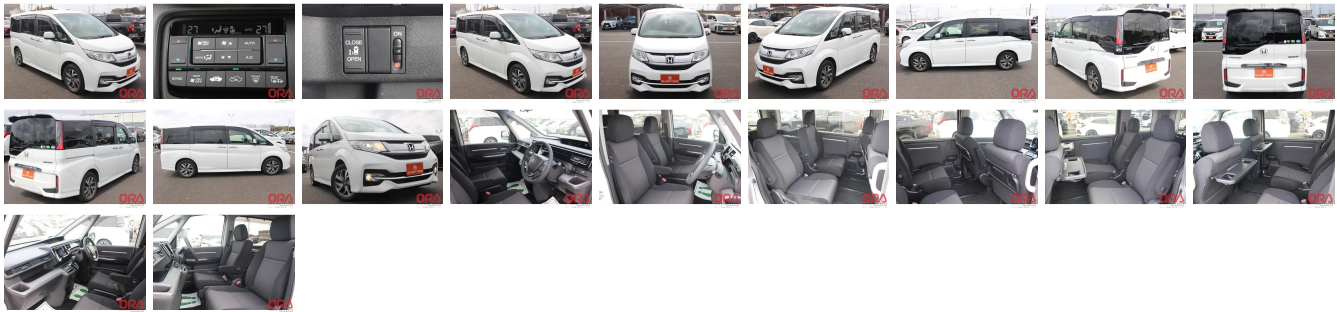

Vehicle Information

ORA 1179

HONDA

First Registration Year: 2015-03
 Manufacture Year: 2015-03

Model: STEPWAGON **Chassis No:** RP3-102**** **Transmission:** Automatic **Exterior:**
Grade: 4.5 **Engine:** **Mileage:** 64,366 **Interior:**
Fuel: Petrol **Seats:** 7 **Engine Capacity:** 1,500
Drive Train: 2WD **Color:** PEARL WHITE

Vehicle Options:

Pwr Steering	Pwr Wind	Pwr Mirrors	Center Lock
Air Cond	Reverse Camera	Pwr Slide Door	Easy Closer
Cruise Control	ABS	Air Bag	Fog Lamps
HID Head Lamps	LED Head Lamps	Spare Key	Remote Key
Push Start	Seat Heater	Pwr Seat	Leather Seat
Floor Mat	Sun Roof	Alloy Wheels	Grill Guard
Rear Wiper	Rear Spoiler	Stereo	Navi/TV
Car CD	Car MD	AUX	Spare Tire
Spare Tire Case	Puncture Repairing Kit	Tool	Jack
Operators Manual	Maint. Record		