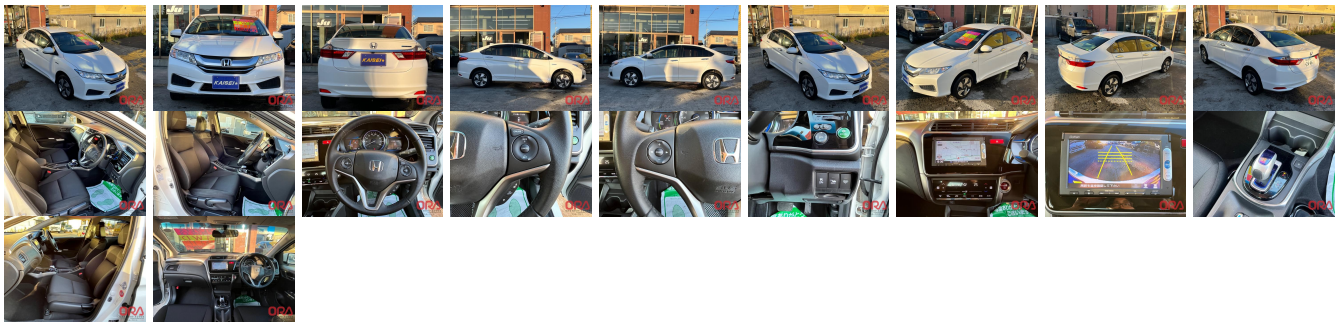

Vehicle Information

ORA 1168

HONDA First Registration Year: 2015-02
 Manufacture Year: 2015-02

Model:	GRACE HYBRID LX	Chassis No:	GM5-100****	Transmission:	Automatic	Exterior:	
Grade:	4.5	Engine:		Mileage:	27,910	Interior:	
Fuel:	Petrol	Seats:	5	Engine Capacity:	1,500		
Drive Train:	4WD			Color:	PEARL WHITE		

Vehicle Options:

Pwr Steering	Pwr Wind	Pwr Mirrors	Center Lock
Air Cond	Reverse Camera	Pwr Slide Door	Easy Closer
Cruise Control	ABS	Air Bag	Fog Lamps
HID Head Lamps	LED Head Lamps	Spare Key	Remote Key
Push Start	Seat Heater	Pwr Seat	Leather Seat
Floor Mat	Sun Roof	Alloy Wheels	Grill Guard
Rear Wiper	Rear Spoiler	Stereo	Navi/TV
Car CD	Car MD	AUX	Spare Tire
Spare Tire Case	Puncture Repairing Kit	Tool	Jack
Operators Manual	Maint. Record		