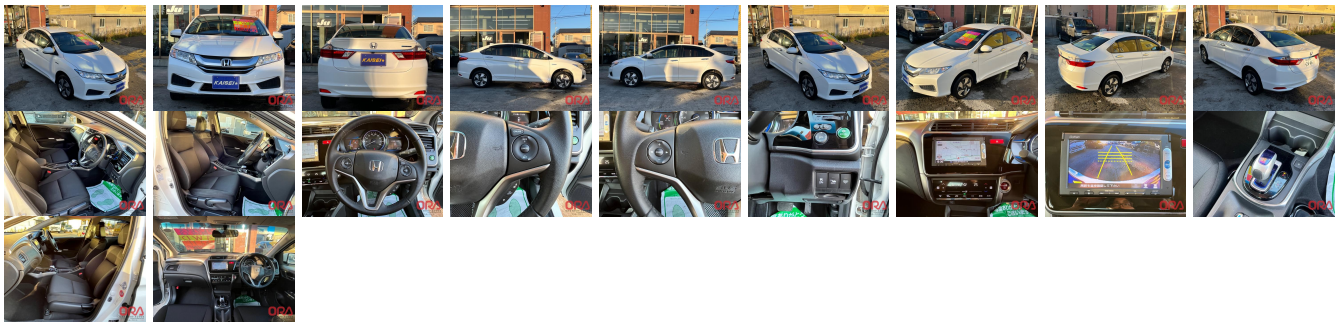

Vehicle Information

ORA 1168

HONDA **First Registration Year:** 2015-02
Manufacture Year: 2015-02

Model: GRACE HYBRID LX **Chassis No:** GM5-100**** **Transmission:** Automatic **Exterior:**
Grade: 4.5 **Engine:** **Mileage:** 27,910 **Interior:**
Fuel: Petrol **Seats:** 5 **Engine Capacity:** 1,500
Drive Train: 4WD **Color:** PEARL WHITE

Vehicle Options:

Pwr Steering	Pwr Wind	Pwr Mirrors	Center Lock
Air Cond	Reverse Camera	Pwr Slide Door	Easy Closer
Cruise Control	ABS	Air Bag	Fog Lamps
HID Head Lamps	LED Head Lamps	Spare Key	Remote Key
Push Start	Seat Heater	Pwr Seat	Leather Seat
Floor Mat	Sun Roof	Alloy Wheels	Grill Guard
Rear Wiper	Rear Spoiler	Stereo	Navi/TV
Car CD	Car MD	AUX	Spare Tire
Spare Tire Case	Puncture Repairing Kit	Tool	Jack
Operators Manual	Maint. Record		