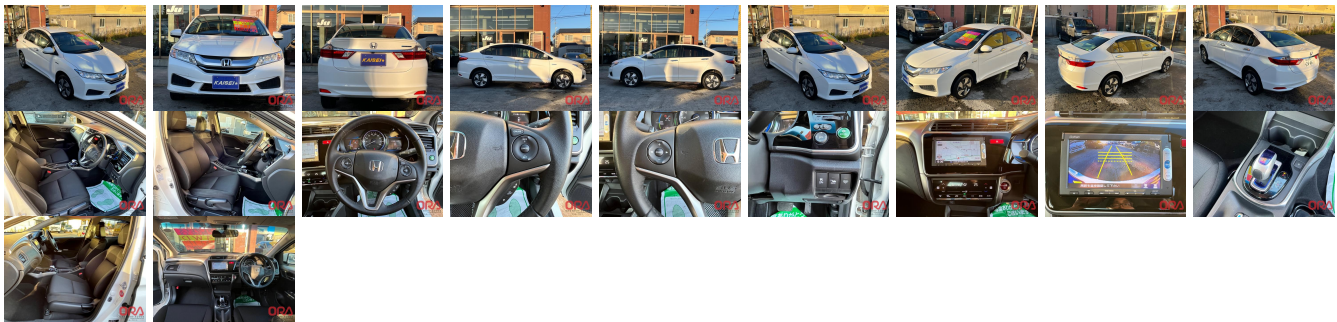

Vehicle Information

ORA 1168

HONDA

First Registration Year: 2015-02
Manufacture Year: 2015-02

Model: GRACE HYBRID LX **Chassis No:** GM5-100**** **Transmission:** Automatic **Exterior:**
Grade: 4.5 **Engine:** **Mileage:** 27,910 **Interior:**
Fuel: Petrol **Seats:** 5 **Engine Capacity:** 1,500
Drive Train: 4WD **Color:** PEARL WHITE

Vehicle Options:

Pwr Steering	Pwr Wind	Pwr Mirrors	Center Lock
Air Cond	Reverse Camera	Pwr Slide Door	Easy Closer
Cruise Control	ABS	Air Bag	Fog Lamps
HID Head Lamps	LED Head Lamps	Spare Key	Remote Key
Push Start	Seat Heater	Pwr Seat	Leather Seat
Floor Mat	Sun Roof	Alloy Wheels	Grill Guard
Rear Wiper	Rear Spoiler	Stereo	Navi/TV
Car CD	Car MD	AUX	Spare Tire
Spare Tire Case	Puncture Repairing Kit	Tool	Jack
Operators Manual	Maint. Record		