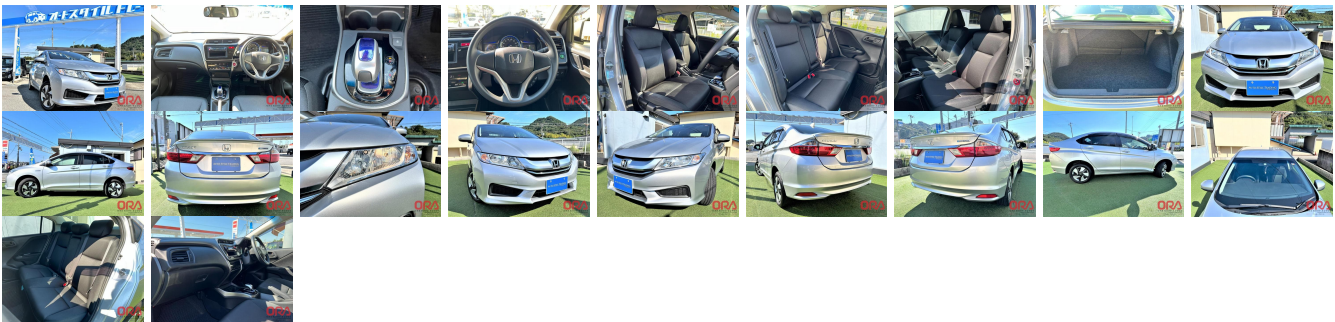

Vehicle Information

ORA 1167

HONDA **First Registration Year:** 2015-02
Manufacture Year: 2015-02

Model: GRACE HYBRID DX **Chassis No:** GM5-100**** **Transmission:** Automatic **Exterior:**
Grade: 4.5 **Engine:** **Mileage:** 27,190 **Interior:**
Fuel: Petrol **Seats:** 4 **Engine Capacity:** 1,500
Drive Train: 4WD **Color:** SILVER

Vehicle Options:

Pwr Steering	Pwr Wind	Pwr Mirrors	Center Lock
Air Cond	Reverse Camera	Pwr Slide Door	Easy Closer
Cruise Control	ABS	Air Bag	Fog Lamps
HID Head Lamps	LED Head Lamps	Spare Key	Remote Key
Push Start	Seat Heater	Pwr Seat	Leather Seat
Floor Mat	Sun Roof	Alloy Wheels	Grill Guard
Rear Wiper	Rear Spoiler	Stereo	Navi/TV
Car CD	Car MD	AUX	Spare Tire
Spare Tire Case	Puncture Repairing Kit	Tool	Jack
Operators Manual	Maint. Record		