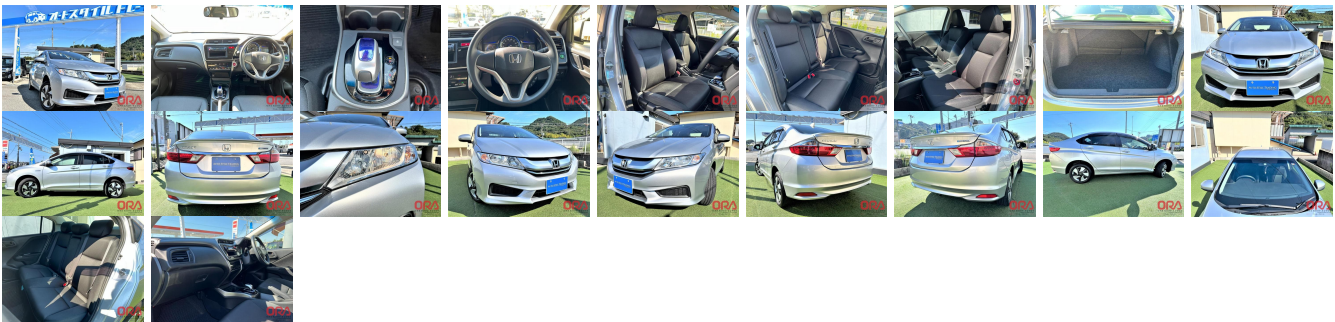

Vehicle Information

ORA 1167

HONDA First Registration Year: 2015-02
 Manufacture Year: 2015-02

Model:	GRACE HYBRID DX	Chassis No:	GM5-100****	Transmission:	Automatic	Exterior:	
Grade:	4.5	Engine:		Mileage:	27,190	Interior:	
Fuel:	Petrol	Seats:	4	Engine Capacity:	1,500		
Drive Train:	4WD			Color:	SILVER		

Vehicle Options:

Pwr Steering	Pwr Wind	Pwr Mirrors	Center Lock
Air Cond	Reverse Camera	Pwr Slide Door	Easy Closer
Cruise Control	ABS	Air Bag	Fog Lamps
HID Head Lamps	LED Head Lamps	Spare Key	Remote Key
Push Start	Seat Heater	Pwr Seat	Leather Seat
Floor Mat	Sun Roof	Alloy Wheels	Grill Guard
Rear Wiper	Rear Spoiler	Stereo	Navi/TV
Car CD	Car MD	AUX	Spare Tire
Spare Tire Case	Puncture Repairing Kit	Tool	Jack
Operators Manual	Maint. Record		