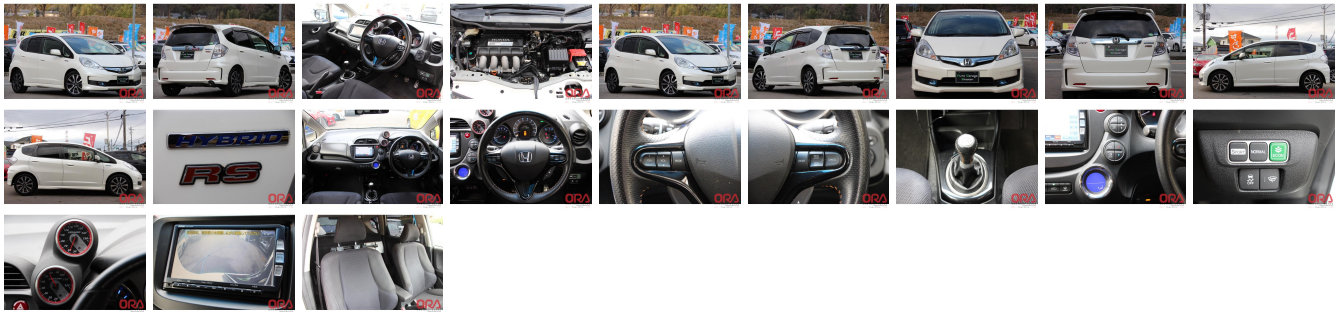

Vehicle Information

ORA 6161

HONDA
 First Registration Year: 2013-02
 Manufacture Year: 2013-02

Model: FIT HYBRID RS **Chassis No:** GP4-100**** **Transmission:** Automatic **Exterior:**
Grade: 4.0 **Engine:** **Mileage:** 114,572 **Interior:**
Fuel: Hybrid **Seats:** 5 **Engine Capacity:** 1,500
Drive Train: 2WD **Color:** PEARL WHITE

Vehicle Options:

Pwr Steering	Pwr Wind	Pwr Mirrors	Center Lock
Air Cond	Reverse Camera	Pwr Slide Door	Easy Closer
Cruise Control	ABS	Air Bag	Fog Lamps
HID Head Lamps	LED Head Lamps	Spare Key	Remote Key
Push Start	Seat Heater	Pwr Seat	Leather Seat
Floor Mat	Sun Roof	Alloy Wheels	Grill Guard
Rear Wiper	Rear Spoiler	Stereo	Navi/TV
Car CD	Car MD	AUX	Spare Tire
Spare Tire Case	Puncture Repairing Kit	Tool	Jack
Operators Manual	Maint. Record		