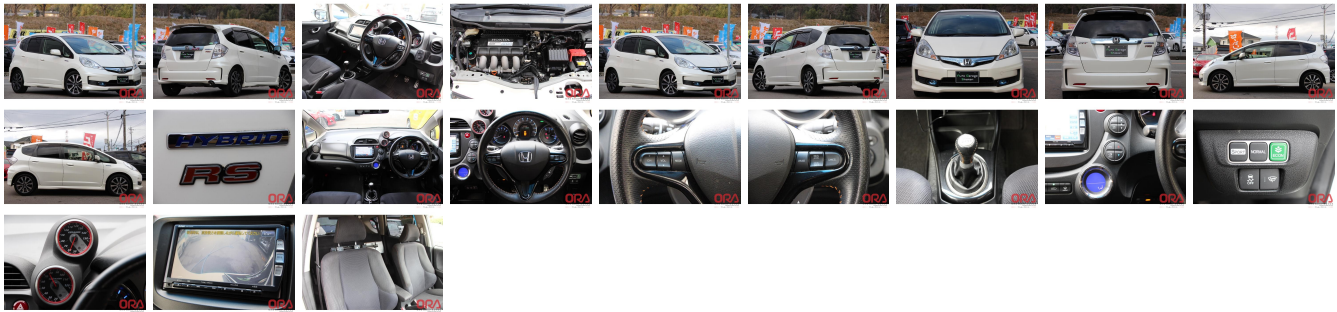

Vehicle Information

ORA 6161

HONDA

First Registration Year: 2013-02
Manufacture Year: 2013-02

Model: FIT HYBRID RS **Chassis No:** GP4-100**** **Transmission:** Automatic **Exterior:**
Grade: 4.0 **Engine:** **Mileage:** 114,572 **Interior:**
Fuel: Hybrid **Seats:** 5 **Engine Capacity:** 1,500
Drive Train: 2WD **Color:** PEARL WHITE

Vehicle Options:

Pwr Steering	Pwr Wind	Pwr Mirrors	Center Lock
Air Cond	Reverse Camera	Pwr Slide Door	Easy Closer
Cruise Control	ABS	Air Bag	Fog Lamps
HID Head Lamps	LED Head Lamps	Spare Key	Remote Key
Push Start	Seat Heater	Pwr Seat	Leather Seat
Floor Mat	Sun Roof	Alloy Wheels	Grill Guard
Rear Wiper	Rear Spoiler	Stereo	Navi/TV
Car CD	Car MD	AUX	Spare Tire
Spare Tire Case	Puncture Repairing Kit	Tool	Jack
Operators Manual	Maint. Record		