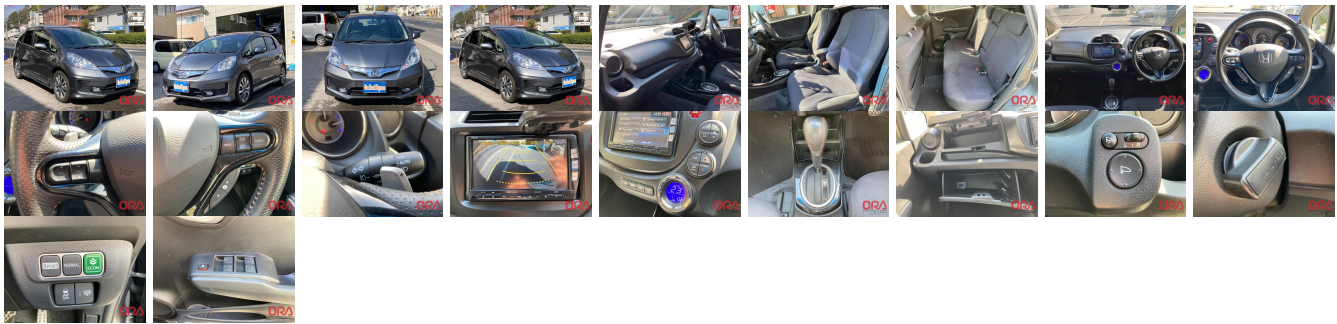

Vehicle Information

ORA 6160

HONDA

First Registration Year: 2012-06
Manufacture Year: 2012-06

Model: FIT HYBRID RS **Chassis No:** GP4-100**** **Transmission:** Automatic **Exterior:**
Grade: 3.5 **Engine:** **Mileage:** 37,480 **Interior:**
Fuel: Hybrid **Seats:** 5 **Engine Capacity:** 1,500
Drive Train: 2WD **Color:** SILVER

Vehicle Options:

Pwr Steering	Pwr Wind	Pwr Mirrors	Center Lock
Air Cond	Reverse Camera	Pwr Slide Door	Easy Closer
Cruise Control	ABS	Air Bag	Fog Lamps
HID Head Lamps	LED Head Lamps	Spare Key	Remote Key
Push Start	Seat Heater	Pwr Seat	Leather Seat
Floor Mat	Sun Roof	Alloy Wheels	Grill Guard
Rear Wiper	Rear Spoiler	Stereo	Navi/TV
Car CD	Car MD	AUX	Spare Tire
Spare Tire Case	Puncture Repairing Kit	Tool	Jack
Operators Manual	Maint. Record		