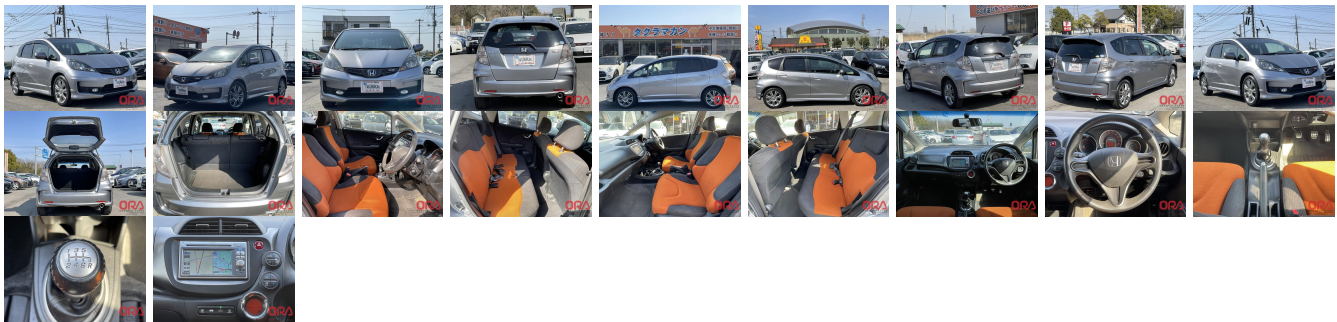

Vehicle Information

ORA 6080

HONDA

First Registration Year: 2012-01
 Manufacture Year: 2012-01

Model: FIT RS **Chassis No:** GE8-152**** **Transmission:** Manual **Exterior:**
Grade: 4.0 **Engine:** **Mileage:** 57,506 **Interior:**
Fuel: Petrol **Seats:** 5 **Engine Capacity:** 1,500
Drive Train: **Color:** Gray

Vehicle Options:

Pwr Steering	Pwr Wind	Pwr Mirrors	Center Lock
Air Cond	Reverse Camera	Pwr Slide Door	Easy Closer
Cruise Control	ABS	Air Bag	Fog Lamps
HID Head Lamps	LED Head Lamps	Spare Key	Remote Key
Push Start	Seat Heater	Pwr Seat	Leather Seat
Floor Mat	Sun Roof	Alloy Wheels	Grill Guard
Rear Wiper	Rear Spoiler	Stereo	Navi/TV
Car CD	Car MD	AUX	Spare Tire
Spare Tire Case	Puncture Repairing Kit	Tool	Jack
Operators Manual	Maint. Record		