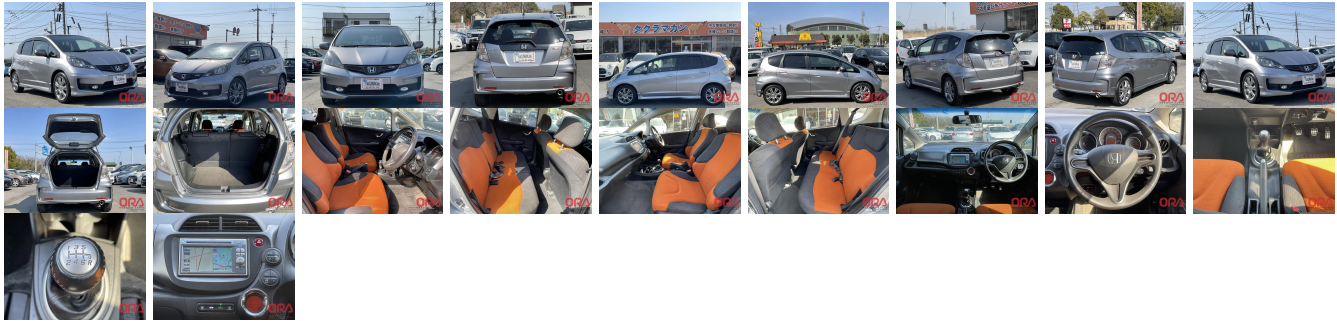

## Vehicle Information

ORA 6080

HONDA

**First Registration Year:** 2012-01  
**Manufacture Year:** 2012-01

<b>Model:</b>	FIT RS	<b>Chassis No:</b>	GE8-152****	<b>Transmission:</b>	Manual	<b>Exterior:</b>	
<b>Grade:</b>	4.0	<b>Engine:</b>		<b>Mileage:</b>	57,506	<b>Interior:</b>	
<b>Fuel:</b>	Petrol	<b>Seats:</b>	5	<b>Engine Capacity:</b>	1,500		
<b>Drive Train:</b>				<b>Color:</b>	Gray		

## Vehicle Options:

Pwr Steering	Pwr Wind	Pwr Mirrors	Center Lock
Air Cond	Reverse Camera	Pwr Slide Door	Easy Closer
Cruise Control	ABS	Air Bag	Fog Lamps
HID Head Lamps	LED Head Lamps	Spare Key	Remote Key
Push Start	Seat Heater	Pwr Seat	Leather Seat
Floor Mat	Sun Roof	Alloy Wheels	Grill Guard
Rear Wiper	Rear Spoiler	Stereo	Navi/TV
Car CD	Car MD	AUX	Spare Tire
Spare Tire Case	Puncture Repairing Kit	Tool	Jack
Operators Manual	Maint. Record		