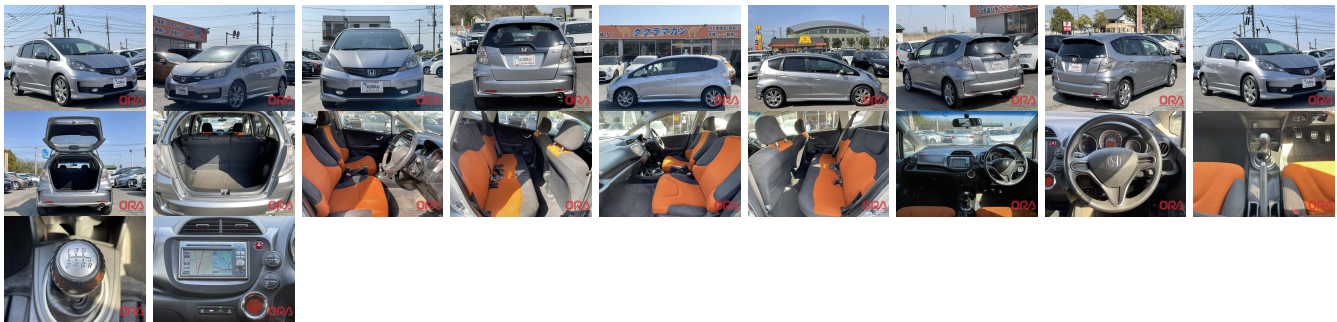

Vehicle Information

ORA 6080

HONDA

First Registration Year: 2012-01
Manufacture Year: 2012-01

Model:	FIT RS	Chassis No:	GE8-152****	Transmission:	Manual	Exterior:	
Grade:	4.0	Engine:		Mileage:	57,506	Interior:	
Fuel:	Petrol	Seats:	5	Engine Capacity:	1,500		
Drive Train:				Color:	Gray		

Vehicle Options:

Pwr Steering	Pwr Wind	Pwr Mirrors	Center Lock
Air Cond	Reverse Camera	Pwr Slide Door	Easy Closer
Cruise Control	ABS	Air Bag	Fog Lamps
HID Head Lamps	LED Head Lamps	Spare Key	Remote Key
Push Start	Seat Heater	Pwr Seat	Leather Seat
Floor Mat	Sun Roof	Alloy Wheels	Grill Guard
Rear Wiper	Rear Spoiler	Stereo	Navi/TV
Car CD	Car MD	AUX	Spare Tire
Spare Tire Case	Puncture Repairing Kit	Tool	Jack
Operators Manual	Maint. Record		