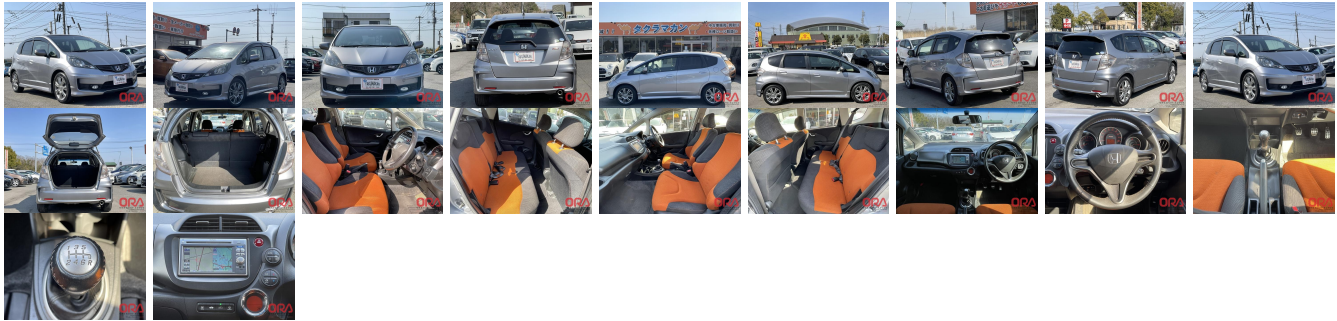

## Vehicle Information

**ORA 6080**

HONDA

**First Registration Year:** 2012-01  
**Manufacture Year:** 2012-01

<b>Model:</b>	FIT RS	<b>Chassis No:</b>	GE8-152****	<b>Transmission:</b>	Manual	<b>Exterior:</b>	
<b>Grade:</b>	4.0	<b>Engine:</b>		<b>Mileage:</b>	57,506	<b>Interior:</b>	
<b>Fuel:</b>	Petrol	<b>Seats:</b>	5	<b>Engine Capacity:</b>	1,500		
<b>Drive Train:</b>				<b>Color:</b>	Gray		

## Vehicle Options:

Pwr Steering	Pwr Wind	Pwr Mirrors	Center Lock
Air Cond	Reverse Camera	Pwr Slide Door	Easy Closer
Cruise Control	ABS	Air Bag	Fog Lamps
HID Head Lamps	LED Head Lamps	Spare Key	Remote Key
Push Start	Seat Heater	Pwr Seat	Leather Seat
Floor Mat	Sun Roof	Alloy Wheels	Grill Guard
Rear Wiper	Rear Spoiler	Stereo	Navi/TV
Car CD	Car MD	AUX	Spare Tire
Spare Tire Case	Puncture Repairing Kit	Tool	Jack
Operators Manual	Maint. Record		