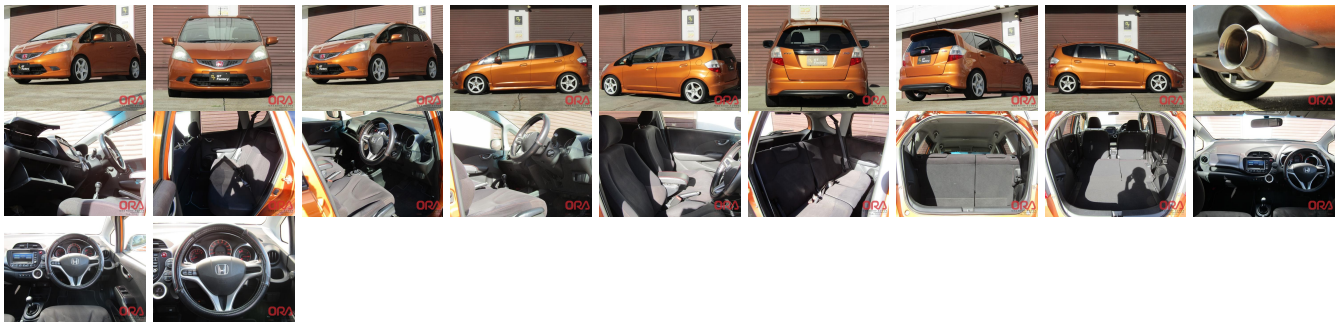

Vehicle Information

ORA 6081

HONDA First Registration Year: 2010-02
 Manufacture Year: 2010-02

Model:	FIT RS	Chassis No:	GE8-131****	Transmission:	Manual	Exterior:
Grade:	4.0	Engine:		Mileage:	48,000	Interior:
Fuel:	Petrol	Seats:	5	Engine Capacity:	1,500	
Drive Train:				Color:	Orange	

Vehicle Options:

Pwr Steering	Pwr Wind	Pwr Mirrors	Center Lock
Air Cond	Reverse Camera	Pwr Slide Door	Easy Closer
Cruise Control	ABS	Air Bag	Fog Lamps
HID Head Lamps	LED Head Lamps	Spare Key	Remote Key
Push Start	Seat Heater	Pwr Seat	Leather Seat
Floor Mat	Sun Roof	Alloy Wheels	Grill Guard
Rear Wiper	Rear Spoiler	Stereo	Navi/TV
Car CD	Car MD	AUX	Spare Tire
Spare Tire Case	Puncture Repairing Kit	Tool	Jack
Operators Manual	Maint. Record		