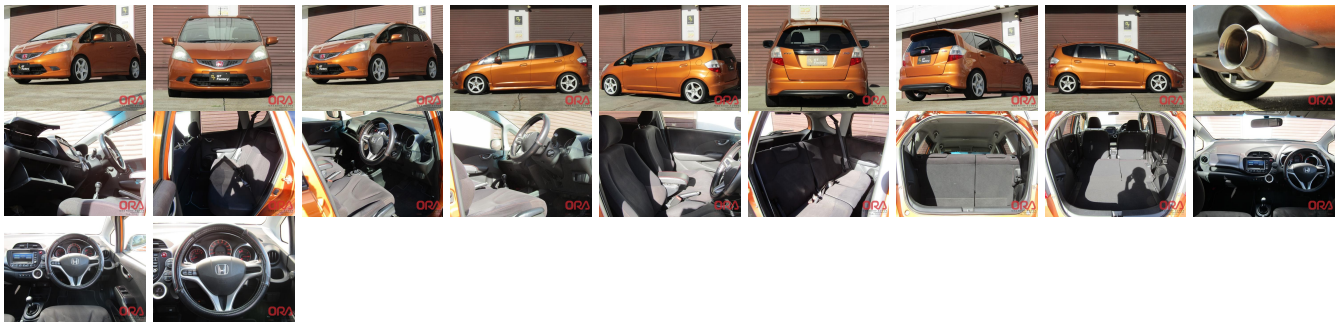

## Vehicle Information

ORA 6081

HONDA

**First Registration Year:** 2010-02  
**Manufacture Year:** 2010-02

<b>Model:</b>	FIT RS	<b>Chassis No:</b>	GE8-131****	<b>Transmission:</b>	Manual	<b>Exterior:</b>
<b>Grade:</b>	4.0	<b>Engine:</b>		<b>Mileage:</b>	48,000	<b>Interior:</b>
<b>Fuel:</b>	Petrol	<b>Seats:</b>	5	<b>Engine Capacity:</b>	1,500	
<b>Drive Train:</b>				<b>Color:</b>	Orange	

## Vehicle Options:

Pwr Steering	Pwr Wind	Pwr Mirrors	Center Lock
Air Cond	Reverse Camera	Pwr Slide Door	Easy Closer
Cruise Control	ABS	Air Bag	Fog Lamps
HID Head Lamps	LED Head Lamps	Spare Key	Remote Key
Push Start	Seat Heater	Pwr Seat	Leather Seat
Floor Mat	Sun Roof	Alloy Wheels	Grill Guard
Rear Wiper	Rear Spoiler	Stereo	Navi/TV
Car CD	Car MD	AUX	Spare Tire
Spare Tire Case	Puncture Repairing Kit	Tool	Jack
Operators Manual	Maint. Record		