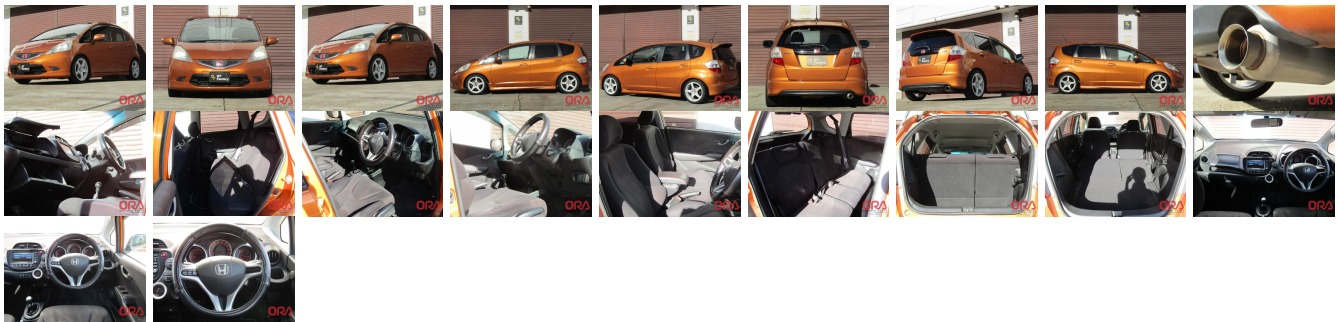

**Vehicle Information**

**ORA 6081**

**HONDA** **First Registration Year:** 2010-02  
**Manufacture Year:** 2010-02

**Model:** FIT RS **Chassis No:** GE8-131\*\*\*\* **Transmission:** Manual **Exterior:**  
**Grade:** 4.0 **Engine:** **Mileage:** 48,000 **Interior:**  
**Fuel:** Petrol **Seats:** 5 **Engine Capacity:** 1,500  
**Drive Train:** **Color:** Orange