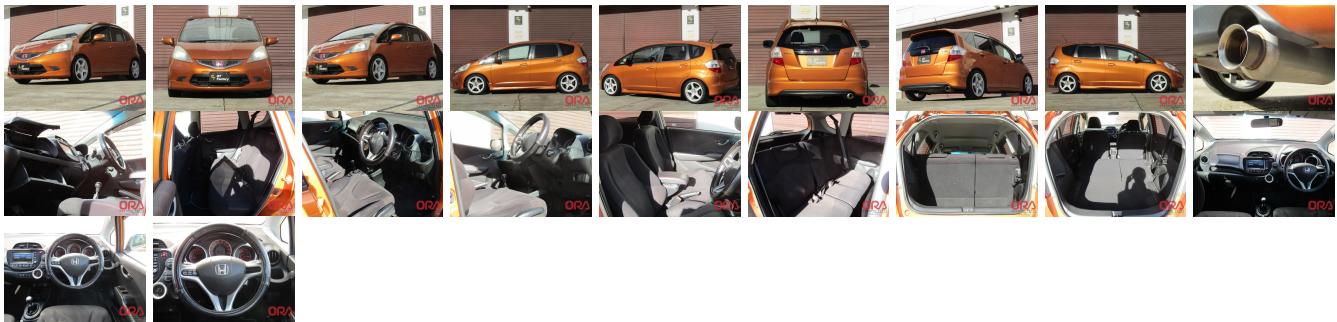

Vehicle Information

ORA 6081

HONDA

First Registration Year: 2010-02
Manufacture Year: 2010-02

Model: FIT RS **Chassis No:** GE8-131**** **Transmission:** Manual **Exterior:**
Grade: 4.0 **Engine:** **Mileage:** 48,000 **Interior:**
Fuel: Petrol **Seats:** 5 **Engine Capacity:** 1,500
Drive Train: **Color:** Orange

Vehicle Options:

Pwr Steering	Pwr Wind	Pwr Mirrors	Center Lock
Air Cond	Reverse Camera	Pwr Slide Door	Easy Closer
Cruise Control	ABS	Air Bag	Fog Lamps
HID Head Lamps	LED Head Lamps	Spare Key	Remote Key
Push Start	Seat Heater	Pwr Seat	Leather Seat
Floor Mat	Sun Roof	Alloy Wheels	Grill Guard
Rear Wiper	Rear Spoiler	Stereo	Navi/TV
Car CD	Car MD	AUX	Spare Tire
Spare Tire Case	Puncture Repairing Kit	Tool	Jack
Operators Manual	Maint. Record		