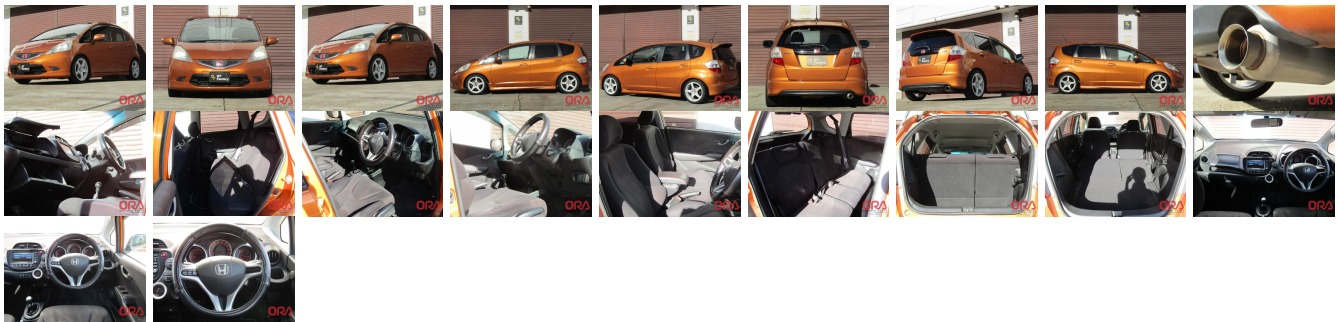

Vehicle Information

ORA 6081

HONDA
 First Registration Year: 2010-02
 Manufacture Year: 2010-02

Model: FIT RS **Chassis No:** GE8-131**** **Transmission:** Manual **Exterior:**
Grade: 4.0 **Engine:** **Mileage:** 48,000 **Interior:**
Fuel: Petrol **Seats:** 5 **Engine Capacity:** 1,500
Drive Train: **Color:** Orange

Vehicle Options:

| | | | |
|------------------|------------------------|----------------|--------------|
| Pwr Steering | Pwr Wind | Pwr Mirrors | Center Lock |
| Air Cond | Reverse Camera | Pwr Slide Door | Easy Closer |
| Cruise Control | ABS | Air Bag | Fog Lamps |
| HID Head Lamps | LED Head Lamps | Spare Key | Remote Key |
| Push Start | Seat Heater | Pwr Seat | Leather Seat |
| Floor Mat | Sun Roof | Alloy Wheels | Grill Guard |
| Rear Wiper | Rear Spoiler | Stereo | Navi/TV |
| Car CD | Car MD | AUX | Spare Tire |
| Spare Tire Case | Puncture Repairing Kit | Tool | Jack |
| Operators Manual | Maint. Record | | |