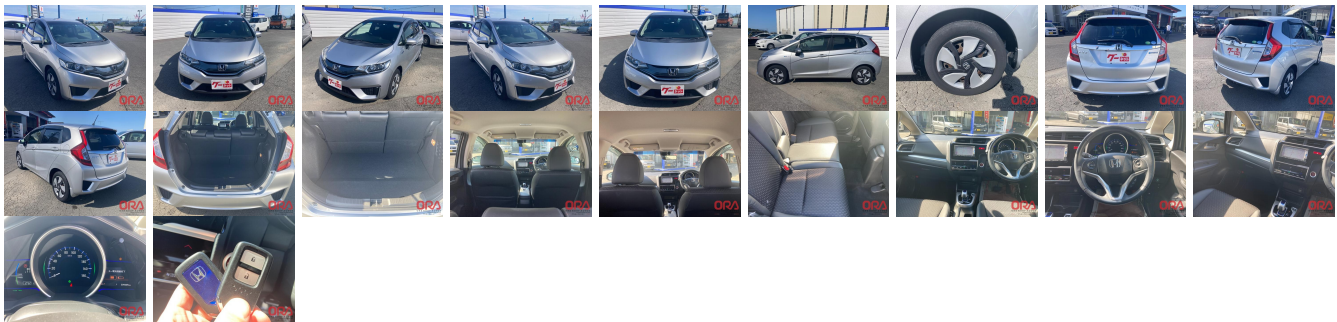

Vehicle Information

ORA 1912

HONDA First Registration Year: 2014-05
 Manufacture Year: 2014-05

Model: FIT	Chassis No: GP5-3068***	Transmission: Automatic	Exterior:
Grade: 4	Engine:	Mileage: 39,205	Interior:
Fuel: Hybrid	Seats: 5	Engine Capacity: 1,500	
Drive Train: 2WD		Color: SILVER	

Vehicle Options:

Pwr Steering	Pwr Wind	Pwr Mirrors	Center Lock
Air Cond	Reverse Camera	Pwr Slide Door	Easy Closer
Cruise Control	ABS	Air Bag	Fog Lamps
HID Head Lamps	LED Head Lamps	Spare Key	Remote Key
Push Start	Seat Heater	Pwr Seat	Leather Seat
Floor Mat	Sun Roof	Alloy Wheels	Grill Guard
Rear Wiper	Rear Spoiler	Stereo	Navi/TV
Car CD	Car MD	AUX	Spare Tire
Spare Tire Case	Puncture Repairing Kit	Tool	Jack
Operators Manual	Maint. Record		