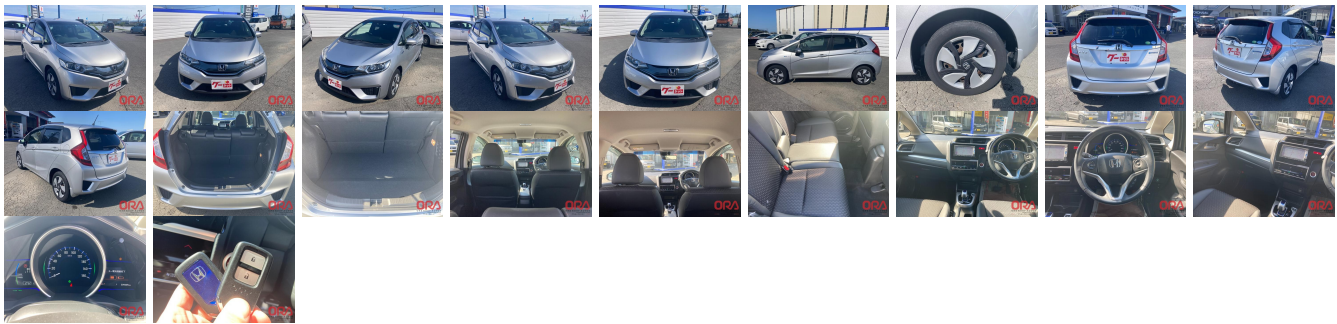

Vehicle Information

ORA 1912

HONDA
 First Registration Year: 2014-05
 Manufacture Year: 2014-05

Model: FIT **Chassis No:** GP5-3068*** **Transmission:** Automatic **Exterior:**
Grade: 4 **Engine:** **Mileage:** 39,205 **Interior:**
Fuel: Hybrid **Seats:** 5 **Engine Capacity:** 1,500
Drive Train: 2WD **Color:** SILVER

Vehicle Options:

Pwr Steering	Pwr Wind	Pwr Mirrors	Center Lock
Air Cond	Reverse Camera	Pwr Slide Door	Easy Closer
Cruise Control	ABS	Air Bag	Fog Lamps
HID Head Lamps	LED Head Lamps	Spare Key	Remote Key
Push Start	Seat Heater	Pwr Seat	Leather Seat
Floor Mat	Sun Roof	Alloy Wheels	Grill Guard
Rear Wiper	Rear Spoiler	Stereo	Navi/TV
Car CD	Car MD	AUX	Spare Tire
Spare Tire Case	Puncture Repairing Kit	Tool	Jack
Operators Manual	Maint. Record		