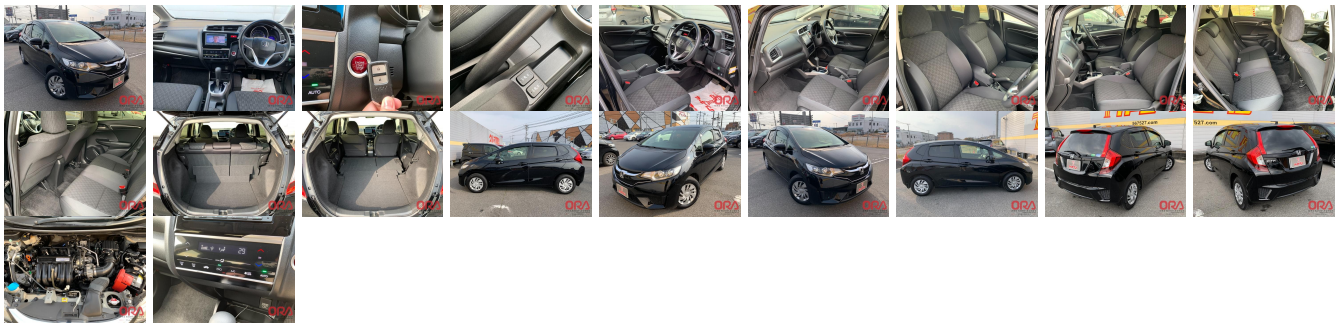

Vehicle Information

ORA 6158

Hon **First Registration Year:** 2016-04
Manufacture Year: 2016-04

Model: FIT **Chassis No:** GK3-122**** **Transmission:** Automatic **Exterior:**
Grade: 3.5 **Engine:** **Mileage:** 50,077 **Interior:**
Fuel: Petrol **Seats:** 5 **Engine Capacity:** 1,300
Drive Train: 2WD **Color:** BLACK

Vehicle Options:

Pwr Steering	Pwr Wind	Pwr Mirrors	Center Lock
Air Cond	Reverse Camera	Pwr Slide Door	Easy Closer
Cruise Control	ABS	Air Bag	Fog Lamps
HID Head Lamps	LED Head Lamps	Spare Key	Remote Key
Push Start	Seat Heater	Pwr Seat	Leather Seat
Floor Mat	Sun Roof	Alloy Wheels	Grill Guard
Rear Wiper	Rear Spoiler	Stereo	Navi/TV
Car CD	Car MD	AUX	Spare Tire
Spare Tire Case	Puncture Repairing Kit	Tool	Jack
Operators Manual	Maint. Record		