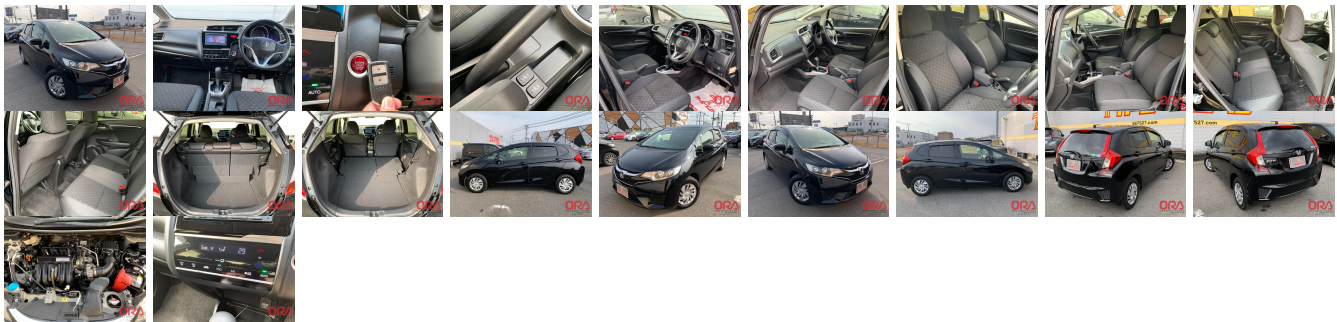

## Vehicle Information

ORA 6158

Hon **First Registration Year:** 2016-04  
**Manufacture Year:** 2016-04

**Model:** FIT **Chassis No:** GK3-122\*\*\*\* **Transmission:** Automatic **Exterior:**  
**Grade:** 3.5 **Engine:** **Mileage:** 50,077 **Interior:**  
**Fuel:** Petrol **Seats:** 5 **Engine Capacity:** 1,300  
**Drive Train:** 2WD **Color:** BLACK

## Vehicle Options:

Pwr Steering	Pwr Wind	Pwr Mirrors	Center Lock
Air Cond	Reverse Camera	Pwr Slide Door	Easy Closer
Cruise Control	ABS	Air Bag	Fog Lamps
HID Head Lamps	LED Head Lamps	Spare Key	Remote Key
Push Start	Seat Heater	Pwr Seat	Leather Seat
Floor Mat	Sun Roof	Alloy Wheels	Grill Guard
Rear Wiper	Rear Spoiler	Stereo	Navi/TV
Car CD	Car MD	AUX	Spare Tire
Spare Tire Case	Puncture Repairing Kit	Tool	Jack
Operators Manual	Maint. Record		