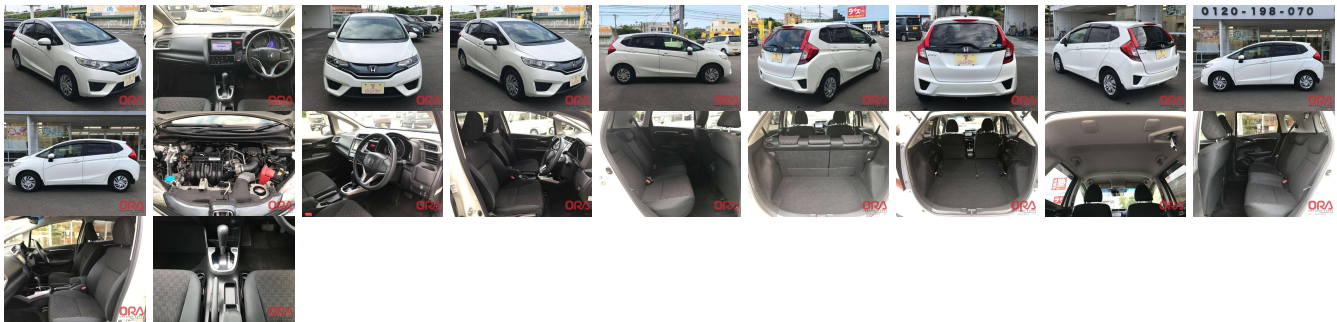

Vehicle Information

ORA 6046

HONDA

First Registration Year: 2015-07
Manufacture Year: 2015-07

Model: FIT **Chassis No:** GK3-131**** **Transmission:** Automatic **Exterior:**
Grade: 4.0 **Engine:** **Mileage:** 31,000 **Interior:**
Fuel: Petrol **Seats:** 5 **Engine Capacity:** 1,300
Drive Train: **Color:** Pearl White

Vehicle Options:

Pwr Steering	Pwr Wind	Pwr Mirrors	Center Lock
Air Cond	Reverse Camera	Pwr Slide Door	Easy Closer
Cruise Control	ABS	Air Bag	Fog Lamps
HID Head Lamps	LED Head Lamps	Spare Key	Remote Key
Push Start	Seat Heater	Pwr Seat	Leather Seat
Floor Mat	Sun Roof	Alloy Wheels	Grill Guard
Rear Wiper	Rear Spoiler	Stereo	Navi/TV
Car CD	Car MD	AUX	Spare Tire
Spare Tire Case	Puncture Repairing Kit	Tool	Jack
Operators Manual	Maint. Record		