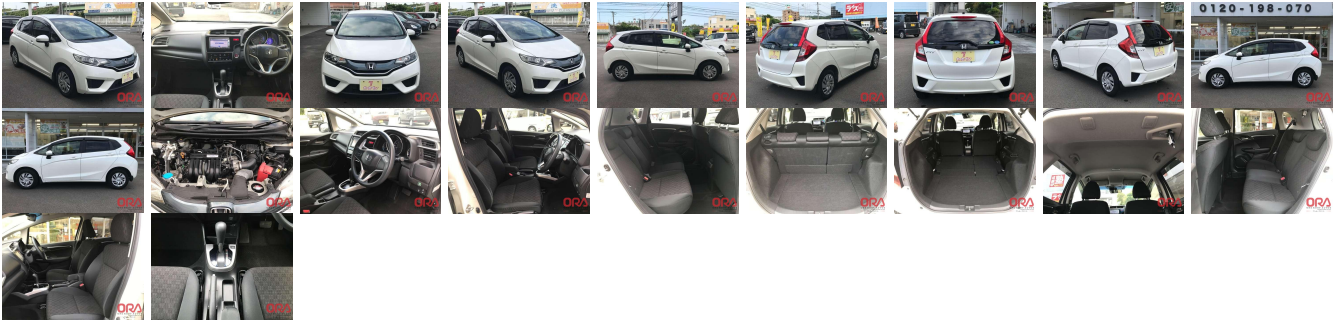

Vehicle Information

ORA 6046

HONDA

First Registration Year: 2015-07
Manufacture Year: 2015-07

Model: FIT **Chassis No:** GK3-131**** **Transmission:** Automatic **Exterior:**
Grade: 4.0 **Engine:** **Mileage:** 31,000 **Interior:**
Fuel: Petrol **Seats:** 5 **Engine Capacity:** 1,300
Drive Train: **Color:** Pearl White

Vehicle Options:

Pwr Steering	Pwr Wind	Pwr Mirrors	Center Lock
Air Cond	Reverse Camera	Pwr Slide Door	Easy Closer
Cruise Control	ABS	Air Bag	Fog Lamps
HID Head Lamps	LED Head Lamps	Spare Key	Remote Key
Push Start	Seat Heater	Pwr Seat	Leather Seat
Floor Mat	Sun Roof	Alloy Wheels	Grill Guard
Rear Wiper	Rear Spoiler	Stereo	Navi/TV
Car CD	Car MD	AUX	Spare Tire
Spare Tire Case	Puncture Repairing Kit	Tool	Jack
Operators Manual	Maint. Record		