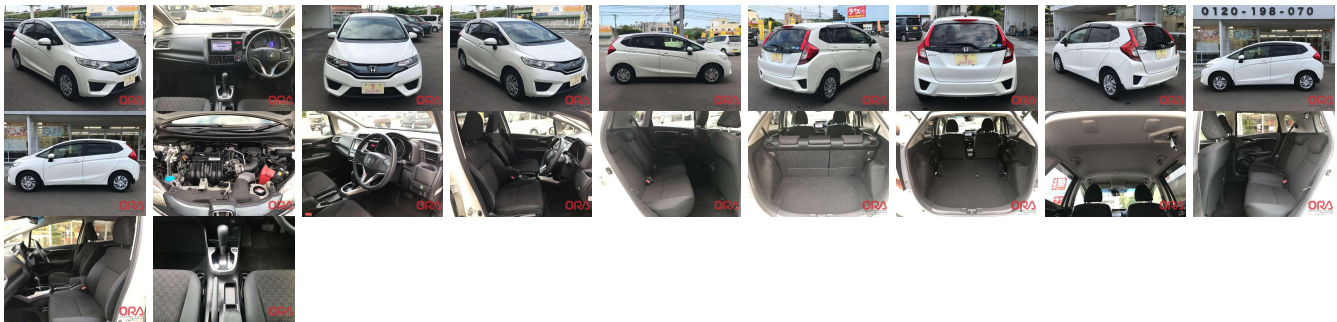

## Vehicle Information

ORA 6046

HONDA

**First Registration Year:** 2015-07  
**Manufacture Year:** 2015-07

**Model:** FIT                      **Chassis No:** GK3-131\*\*\*\*                      **Transmission:** Automatic                      **Exterior:**  
**Grade:** 4.0                      **Engine:**                      **Mileage:** 31,000                      **Interior:**  
**Fuel:** Petrol                      **Seats:** 5                      **Engine Capacity:** 1,300  
**Drive Train:**                      **Color:** Pearl White

## Vehicle Options:

Pwr Steering	Pwr Wind	Pwr Mirrors	Center Lock
Air Cond	Reverse Camera	Pwr Slide Door	Easy Closer
Cruise Control	ABS	Air Bag	Fog Lamps
HID Head Lamps	LED Head Lamps	Spare Key	Remote Key
Push Start	Seat Heater	Pwr Seat	Leather Seat
Floor Mat	Sun Roof	Alloy Wheels	Grill Guard
Rear Wiper	Rear Spoiler	Stereo	Navi/TV
Car CD	Car MD	AUX	Spare Tire
Spare Tire Case	Puncture Repairing Kit	Tool	Jack
Operators Manual	Maint. Record		