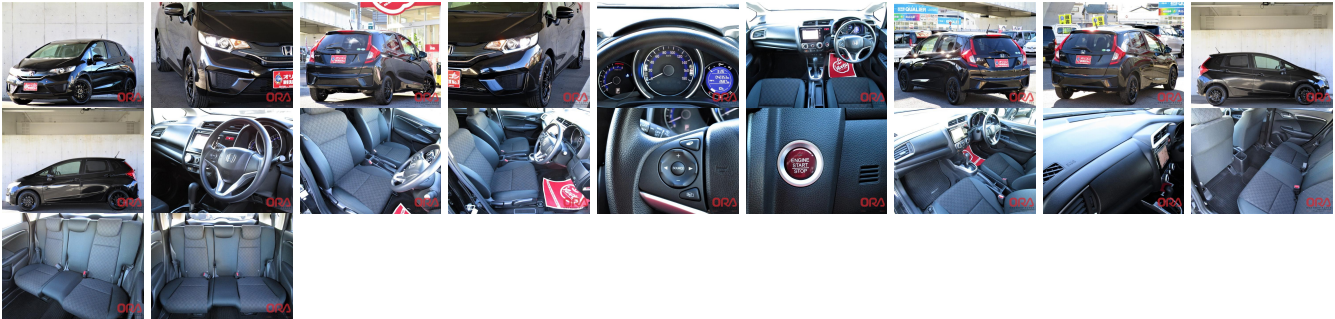

Vehicle Information

ORA 6043

HONDA

First Registration Year: 2013-01
 Manufacture Year: 2013-01

Model: FIT **Chassis No:** GP1-112**** **Transmission:** Automatic **Exterior:**
Grade: 4.0 **Engine:** **Mileage:** 42,352 **Interior:**
Fuel: Petrol **Seats:** 5 **Engine Capacity:** 1,300
Drive Train: 2WD **Color:** Black

Vehicle Options:

Pwr Steering	Pwr Wind	Pwr Mirrors	Center Lock
Air Cond	Reverse Camera	Pwr Slide Door	Easy Closer
Cruise Control	ABS	Air Bag	Fog Lamps
HID Head Lamps	LED Head Lamps	Spare Key	Remote Key
Push Start	Seat Heater	Pwr Seat	Leather Seat
Floor Mat	Sun Roof	Alloy Wheels	Grill Guard
Rear Wiper	Rear Spoiler	Stereo	Navi/TV
Car CD	Car MD	AUX	Spare Tire
Spare Tire Case	Puncture Repairing Kit	Tool	Jack
Operators Manual	Maint. Record		