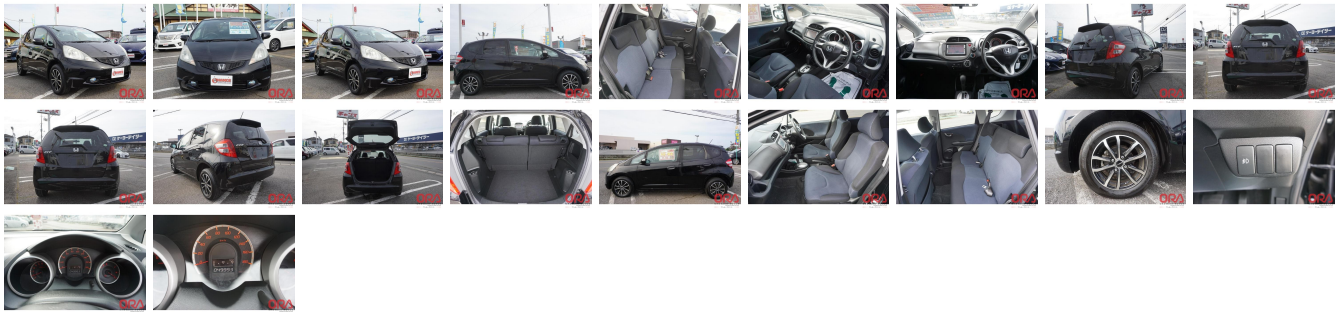

Vehicle Information

ORA 6109

HONDA

First Registration Year: 2010-08
Manufacture Year: 2010-08

Model: FIT **Chassis No:** GE6-130**** **Transmission:** Automatic **Exterior:**
Grade: 4.0 **Engine:** **Mileage:** 50,000 **Interior:**
Fuel: Petrol **Seats:** 5 **Engine Capacity:** 1,300
Drive Train: 2WD **Color:** BLACK

Vehicle Options:

Pwr Steering	Pwr Wind	Pwr Mirrors	Center Lock
Air Cond	Reverse Camera	Pwr Slide Door	Easy Closer
Cruise Control	ABS	Air Bag	Fog Lamps
HID Head Lamps	LED Head Lamps	Spare Key	Remote Key
Push Start	Seat Heater	Pwr Seat	Leather Seat
Floor Mat	Sun Roof	Alloy Wheels	Grill Guard
Rear Wiper	Rear Spoiler	Stereo	Navi/TV
Car CD	Car MD	AUX	Spare Tire
Spare Tire Case	Puncture Repairing Kit	Tool	Jack
Operators Manual	Maint. Record		