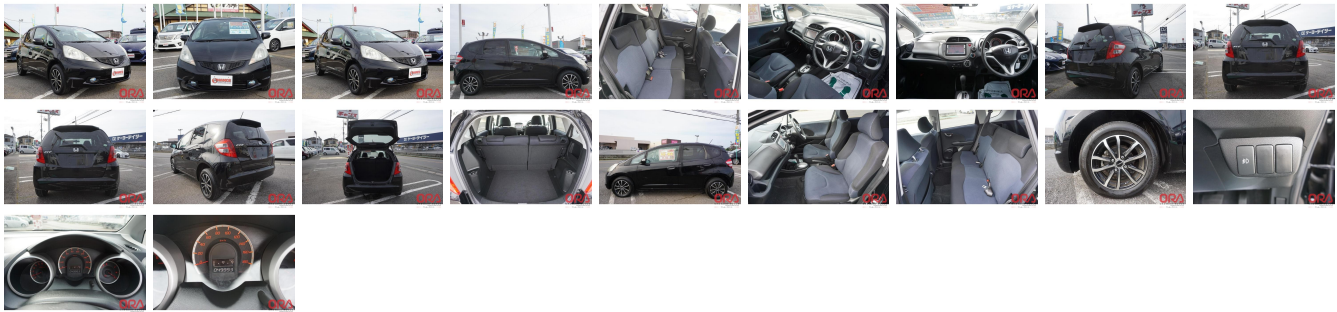

Vehicle Information

ORA 6109

HONDA

First Registration Year: 2010-08
 Manufacture Year: 2010-08

Model:	FIT	Chassis No:	GE6-130****	Transmission:	Automatic	Exterior:
Grade:	4.0	Engine:		Mileage:	50,000	Interior:
Fuel:	Petrol	Seats:	5	Engine Capacity:	1,300	
Drive Train:	2WD			Color:	BLACK	

Vehicle Options:

Pwr Steering	Pwr Wind	Pwr Mirrors	Center Lock
Air Cond	Reverse Camera	Pwr Slide Door	Easy Closer
Cruise Control	ABS	Air Bag	Fog Lamps
HID Head Lamps	LED Head Lamps	Spare Key	Remote Key
Push Start	Seat Heater	Pwr Seat	Leather Seat
Floor Mat	Sun Roof	Alloy Wheels	Grill Guard
Rear Wiper	Rear Spoiler	Stereo	Navi/TV
Car CD	Car MD	AUX	Spare Tire
Spare Tire Case	Puncture Repairing Kit	Tool	Jack
Operators Manual	Maint. Record		