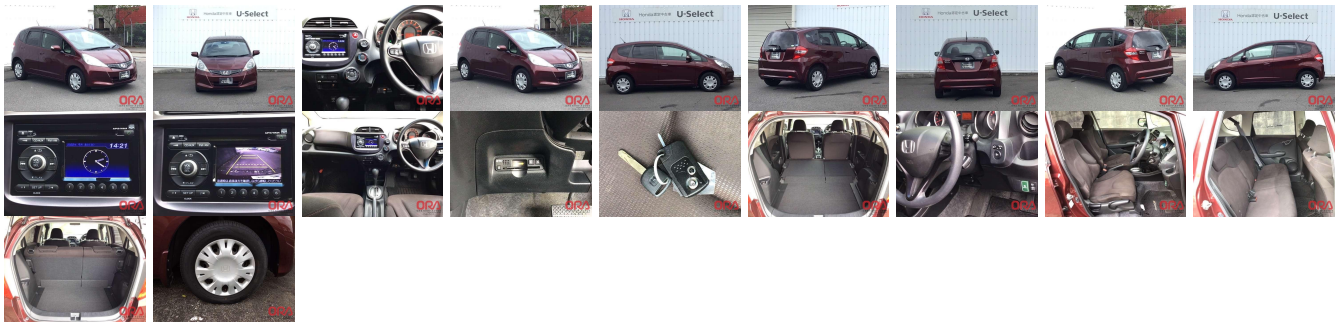

Vehicle Information

ORA 6047

HONDA First Registration Year: 2012-06
 Manufacture Year: 2012-06

Model:	FIT	Chassis No:	GP1-120****	Transmission:	Automatic	Exterior:
Grade:	4.5	Engine:		Mileage:	34,609	Interior:
Fuel:	Petrol	Seats:	5	Engine Capacity:	1,300	
Drive Train:				Color:	BROWN	

Vehicle Options:

Pwr Steering	Pwr Wind	Pwr Mirrors	Center Lock
Air Cond	Reverse Camera	Pwr Slide Door	Easy Closer
Cruise Control	ABS	Air Bag	Fog Lamps
HID Head Lamps	LED Head Lamps	Spare Key	Remote Key
Push Start	Seat Heater	Pwr Seat	Leather Seat
Floor Mat	Sun Roof	Alloy Wheels	Grill Guard
Rear Wiper	Rear Spoiler	Stereo	Navi/TV
Car CD	Car MD	AUX	Spare Tire
Spare Tire Case	Puncture Repairing Kit	Tool	Jack
Operators Manual	Maint. Record		