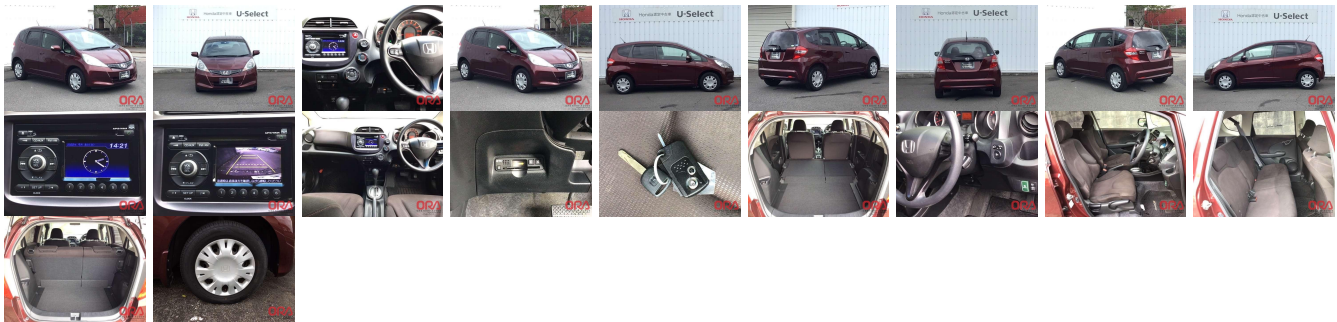

## Vehicle Information

ORA 6047

HONDA

**First Registration Year:** 2012-06  
**Manufacture Year:** 2012-06

**Model:** FIT      **Chassis No:** GP1-120\*\*\*\*      **Transmission:** Automatic      **Exterior:**  
**Grade:** 4.5      **Engine:**      **Mileage:** 34,609      **Interior:**  
**Fuel:** Petrol      **Seats:** 5      **Engine Capacity:** 1,300  
**Drive Train:**      **Color:** BROWN

## Vehicle Options:

Pwr Steering	Pwr Wind	Pwr Mirrors	Center Lock
Air Cond	Reverse Camera	Pwr Slide Door	Easy Closer
Cruise Control	ABS	Air Bag	Fog Lamps
HID Head Lamps	LED Head Lamps	Spare Key	Remote Key
Push Start	Seat Heater	Pwr Seat	Leather Seat
Floor Mat	Sun Roof	Alloy Wheels	Grill Guard
Rear Wiper	Rear Spoiler	Stereo	Navi/TV
Car CD	Car MD	AUX	Spare Tire
Spare Tire Case	Puncture Repairing Kit	Tool	Jack
Operators Manual	Maint. Record		