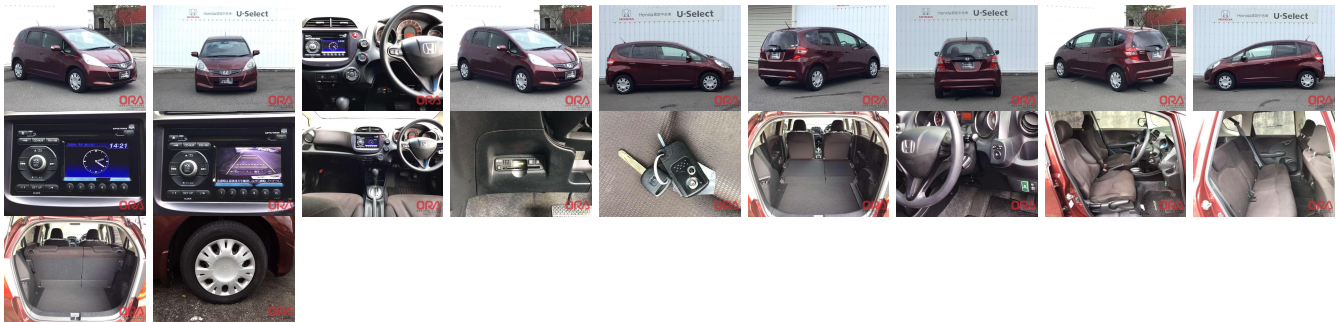

Vehicle Information

ORA 6047

HONDA **First Registration Year:** 2012-06
Manufacture Year: 2012-06

Model: FIT **Chassis No:** GP1-120**** **Transmission:** Automatic **Exterior:**
Grade: 4.5 **Engine:** **Mileage:** 34,609 **Interior:**
Fuel: Petrol **Seats:** 5 **Engine Capacity:** 1,300
Drive Train: **Color:** BROWN

Vehicle Options:

Pwr Steering	Pwr Wind	Pwr Mirrors	Center Lock
Air Cond	Reverse Camera	Pwr Slide Door	Easy Closer
Cruise Control	ABS	Air Bag	Fog Lamps
HID Head Lamps	LED Head Lamps	Spare Key	Remote Key
Push Start	Seat Heater	Pwr Seat	Leather Seat
Floor Mat	Sun Roof	Alloy Wheels	Grill Guard
Rear Wiper	Rear Spoiler	Stereo	Navi/TV
Car CD	Car MD	AUX	Spare Tire
Spare Tire Case	Puncture Repairing Kit	Tool	Jack
Operators Manual	Maint. Record		