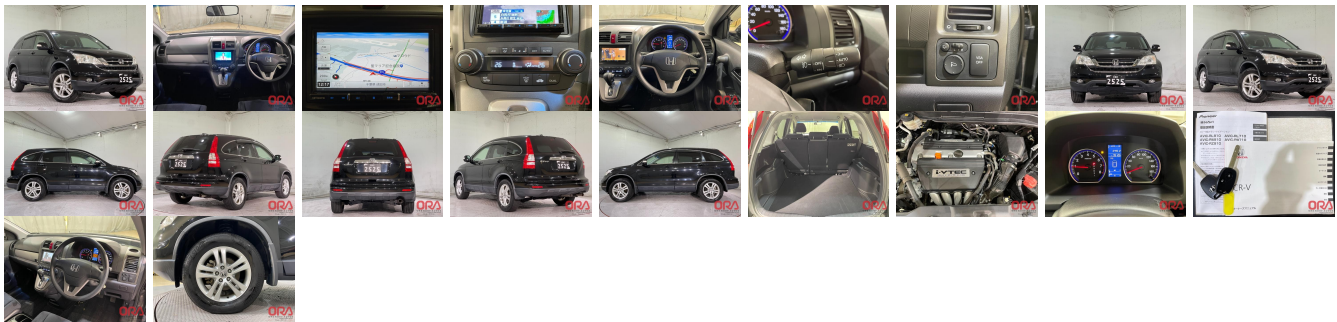

Vehicle Information

ORA 1279

HONDA First Registration Year: 2011-06
 Manufacture Year: 2011-06

Model:	CR-V X	Chassis No:	RE4-134****	Transmission:	Automatic	Exterior:
Grade:	4.5	Engine:		Mileage:	50,000	Interior:
Fuel:	Petrol	Seats:	5	Engine Capacity:	2,400	
Drive Train:	4WD			Color:	BLACK M	

Vehicle Options:

Pwr Steering	Pwr Wind	Pwr Mirrors	Center Lock
Air Cond	Reverse Camera	Pwr Slide Door	Easy Closer
Cruise Control	ABS	Air Bag	Fog Lamps
HID Head Lamps	LED Head Lamps	Spare Key	Remote Key
Push Start	Seat Heater	Pwr Seat	Leather Seat
Floor Mat	Sun Roof	Alloy Wheels	Grill Guard
Rear Wiper	Rear Spoiler	Stereo	Navi/TV
Car CD	Car MD	AUX	Spare Tire
Spare Tire Case	Puncture Repairing Kit	Tool	Jack
Operators Manual	Maint. Record		