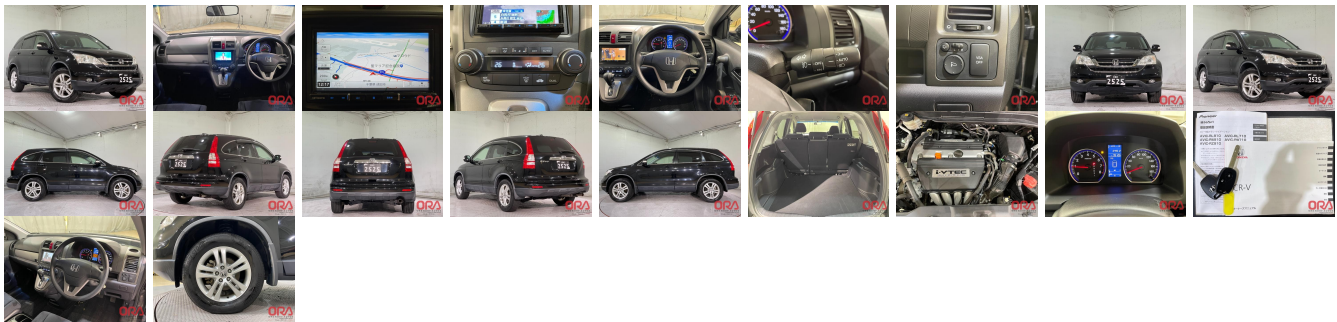

**Vehicle Information**

**ORA 1279**

HONDA First Registration Year: 2011-06  
 Manufacture Year: 2011-06

<b>Model:</b>	CR-V X	<b>Chassis No:</b>	RE4-134****	<b>Transmission:</b>	Automatic	<b>Exterior:</b>
<b>Grade:</b>	4.5	<b>Engine:</b>		<b>Mileage:</b>	50,000	<b>Interior:</b>
<b>Fuel:</b>	Petrol	<b>Seats:</b>	5	<b>Engine Capacity:</b>	2,400	
<b>Drive Train:</b>	4WD			<b>Color:</b>	BLACK M	

**Vehicle Options:**

Pwr Steering	Pwr Wind	Pwr Mirrors	Center Lock
Air Cond	Reverse Camera	Pwr Slide Door	Easy Closer
Cruise Control	ABS	Air Bag	Fog Lamps
HID Head Lamps	LED Head Lamps	Spare Key	Remote Key
Push Start	Seat Heater	Pwr Seat	Leather Seat
Floor Mat	Sun Roof	Alloy Wheels	Grill Guard
Rear Wiper	Rear Spoiler	Stereo	Navi/TV
Car CD	Car MD	AUX	Spare Tire
Spare Tire Case	Puncture Repairing Kit	Tool	Jack
Operators Manual	Maint. Record		