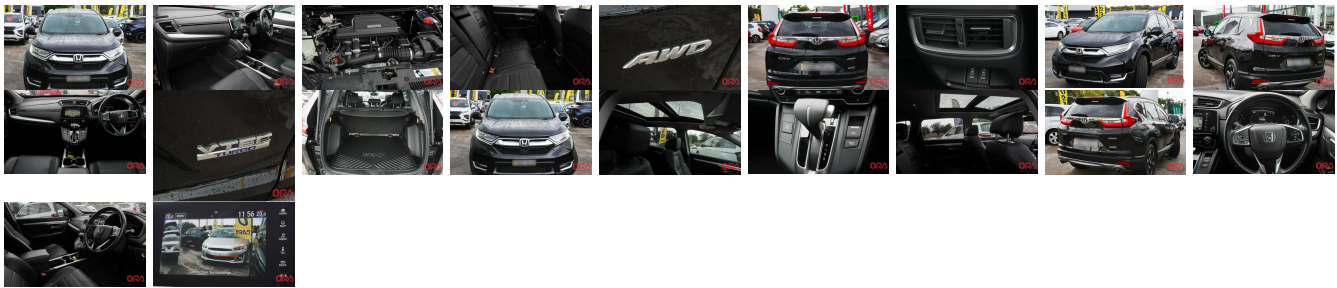

Vehicle Information

ORA 6152

HONDA

First Registration Year: 2017-05
 Manufacture Year: 2017-05

Model:	CR-V	Chassis No:	RW2-100	Transmission:	Automatic	Exterior:
Grade:	4.5	Engine:		Mileage:	23,460	Interior:
Fuel:	Petrol	Seats:	5	Engine Capacity:	1,500	
Drive Train:	4WD			Color:	BLACK	

Vehicle Options:

Pwr Steering	Pwr Wind	Pwr Mirrors	Center Lock
Air Cond	Reverse Camera	Pwr Slide Door	Easy Closer
Cruise Control	ABS	Air Bag	Fog Lamps
HID Head Lamps	LED Head Lamps	Spare Key	Remote Key
Push Start	Seat Heater	Pwr Seat	Leather Seat
Floor Mat	Sun Roof	Alloy Wheels	Grill Guard
Rear Wiper	Rear Spoiler	Stereo	Navi/TV
Car CD	Car MD	AUX	Spare Tire
Spare Tire Case	Puncture Repairing Kit	Tool	Jack
Operators Manual	Maint. Record		