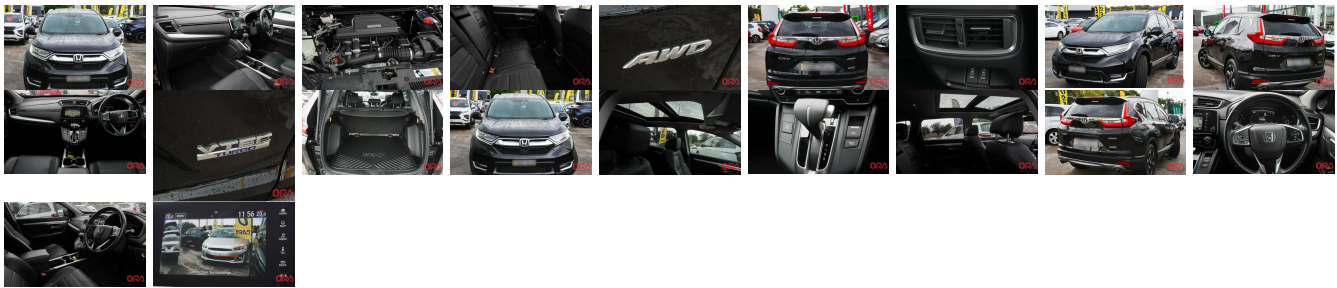

## Vehicle Information

ORA 6152

HONDA

First Registration Year: 2017-05  
 Manufacture Year: 2017-05

<b>Model:</b>	CR-V	<b>Chassis No:</b>	RW2-100	<b>Transmission:</b>	Automatic	<b>Exterior:</b>
<b>Grade:</b>	4.5	<b>Engine:</b>		<b>Mileage:</b>	23,460	<b>Interior:</b>
<b>Fuel:</b>	Petrol	<b>Seats:</b>	5	<b>Engine Capacity:</b>	1,500	
<b>Drive Train:</b>	4WD			<b>Color:</b>	BLACK	

## Vehicle Options:

Pwr Steering	Pwr Wind	Pwr Mirrors	Center Lock
Air Cond	Reverse Camera	Pwr Slide Door	Easy Closer
Cruise Control	ABS	Air Bag	Fog Lamps
HID Head Lamps	LED Head Lamps	Spare Key	Remote Key
Push Start	Seat Heater	Pwr Seat	Leather Seat
Floor Mat	Sun Roof	Alloy Wheels	Grill Guard
Rear Wiper	Rear Spoiler	Stereo	Navi/TV
Car CD	Car MD	AUX	Spare Tire
Spare Tire Case	Puncture Repairing Kit	Tool	Jack
Operators Manual	Maint. Record		