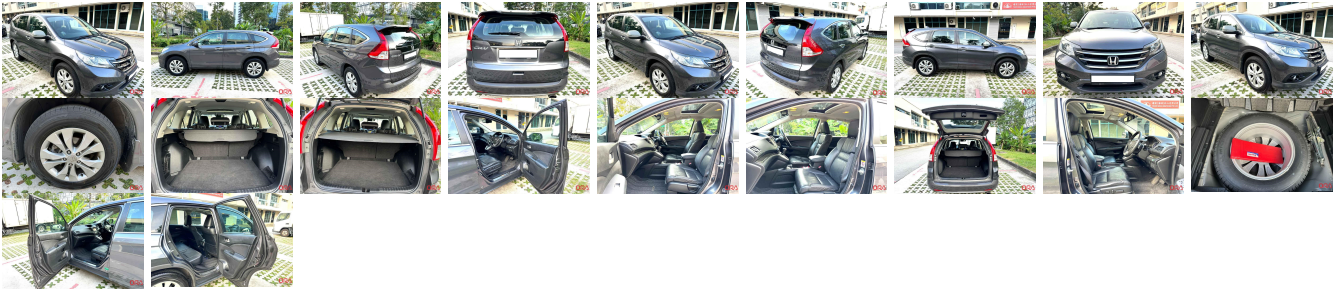

Vehicle Information

ORA 6099

HONDA

First Registration Year: 2015-03
 Manufacture Year: 2015-03

Model: C-RV **Chassis No:** MRHRM3850FP000 **Transmission:** Automatic **Exterior:**
Grade: 4.0 **Engine:** **Mileage:** 57,376 **Interior:**
Fuel: Petrol **Seats:** 5 **Engine Capacity:** 2,400
Drive Train: 2WD **Color:** GRAY

Vehicle Options:

Pwr Steering	Pwr Wind	Pwr Mirrors	Center Lock
Air Cond	Reverse Camera	Pwr Slide Door	Easy Closer
Cruise Control	ABS	Air Bag	Fog Lamps
HID Head Lamps	LED Head Lamps	Spare Key	Remote Key
Push Start	Seat Heater	Pwr Seat	Leather Seat
Floor Mat	Sun Roof	Alloy Wheels	Grill Guard
Rear Wiper	Rear Spoiler	Stereo	Navi/TV
Car CD	Car MD	AUX	Spare Tire
Spare Tire Case	Puncture Repairing Kit	Tool	Jack
Operators Manual	Maint. Record		