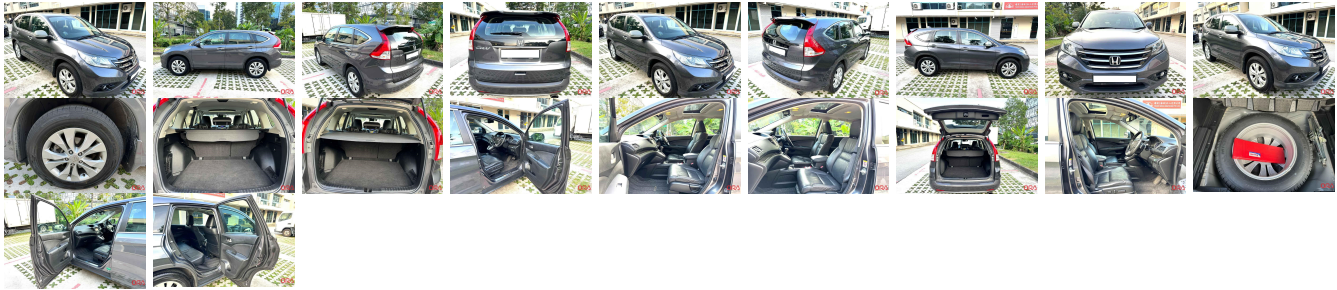

## Vehicle Information

ORA 6099

HONDA

First Registration Year: 2015-03  
 Manufacture Year: 2015-03

**Model:** C-RV      **Chassis No:** MRHRM3850FP000      **Transmission:** Automatic      **Exterior:**  
**Grade:** 4.0      **Engine:**      **Mileage:** 57,376      **Interior:**  
**Fuel:** Petrol      **Seats:** 5      **Engine Capacity:** 2,400  
**Drive Train:** 2WD      **Color:** GRAY

## Vehicle Options:

Pwr Steering	Pwr Wind	Pwr Mirrors	Center Lock
Air Cond	Reverse Camera	Pwr Slide Door	Easy Closer
Cruise Control	ABS	Air Bag	Fog Lamps
HID Head Lamps	LED Head Lamps	Spare Key	Remote Key
Push Start	Seat Heater	Pwr Seat	Leather Seat
Floor Mat	Sun Roof	Alloy Wheels	Grill Guard
Rear Wiper	Rear Spoiler	Stereo	Navi/TV
Car CD	Car MD	AUX	Spare Tire
Spare Tire Case	Puncture Repairing Kit	Tool	Jack
Operators Manual	Maint. Record		