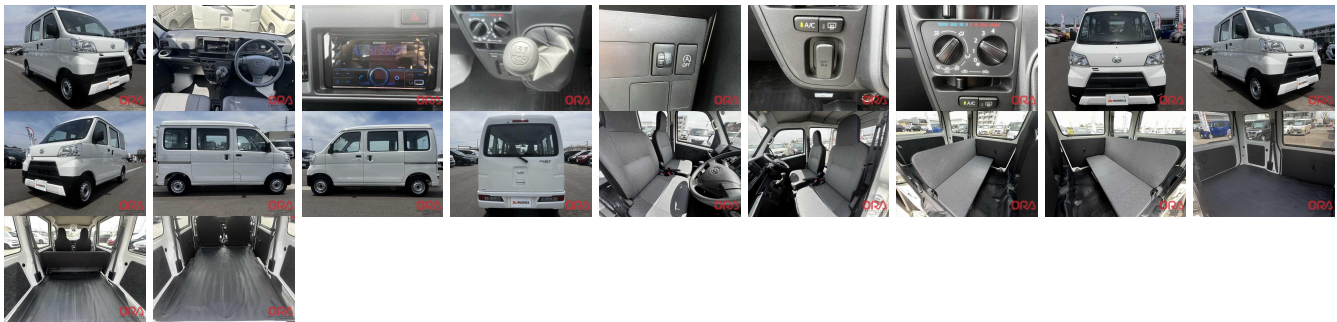

Vehicle Information

ORA 1885

DAIHATSU

First Registration Year: 2021-07
 Manufacture Year: 2021-07

Model: HIJET CARGO **Chassis No:** S321V-052**** **Transmission:** Manual **Exterior:**
Grade: 4 **Engine:** **Mileage:** 7,150 **Interior:**
Fuel: Petrol **Seats:** 4 **Engine Capacity:** 660
Drive Train: 2WD **Color:** WHITE

Vehicle Options:

Pwr Steering	Pwr Wind	Pwr Mirrors	Center Lock
Air Cond	Reverse Camera	Pwr Slide Door	Easy Closer
Cruise Control	ABS	Air Bag	Fog Lamps
HID Head Lamps	LED Head Lamps	Spare Key	Remote Key
Push Start	Seat Heater	Pwr Seat	Leather Seat
Floor Mat	Sun Roof	Alloy Wheels	Grill Guard
Rear Wiper	Rear Spoiler	Stereo	Navi/TV
Car CD	Car MD	AUX	Spare Tire
Spare Tire Case	Puncture Repairing Kit	Tool	Jack
Operators Manual	Maint. Record		